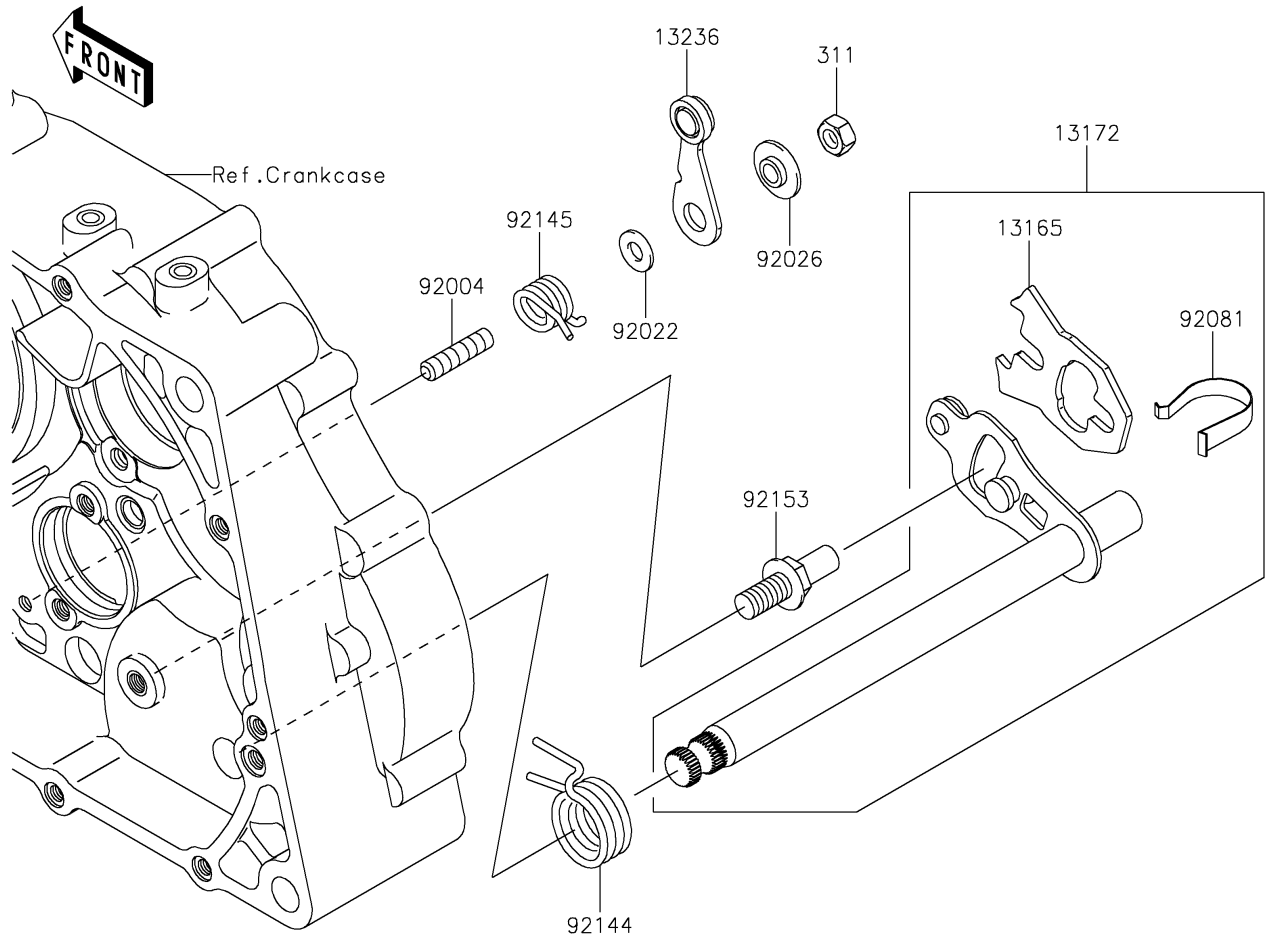

2020 KLX[®]150L

PARTS DIAGRAM

Gear Change Mechanism

E1370

2020 KLX[®]150L

PARTS LIST

Gear Change Mechanism

ITEM NAME

PART NUMBER

QUANTITY
