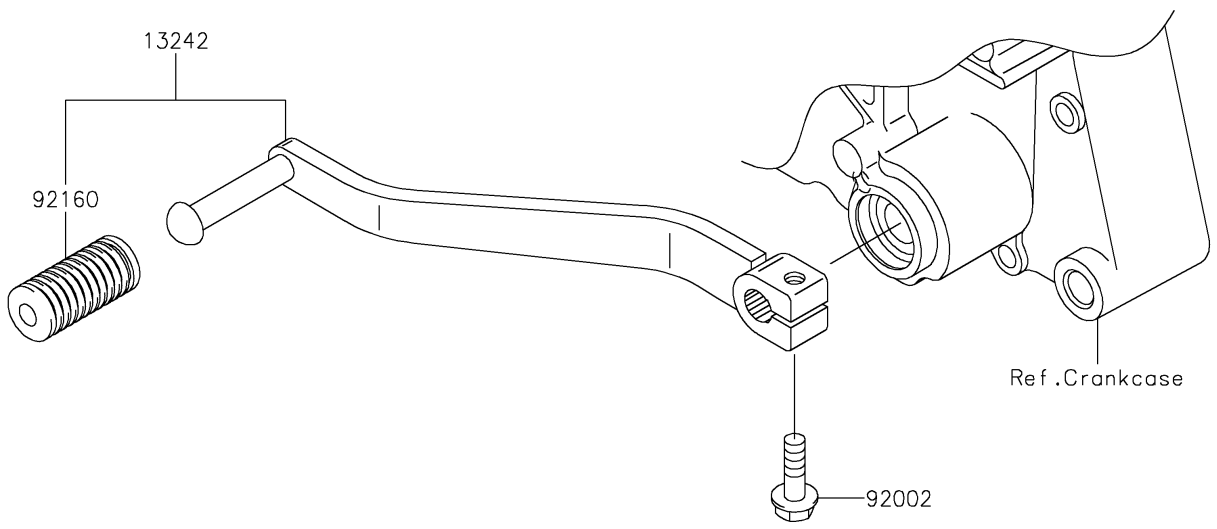

2020 KLX[®]150L

PARTS DIAGRAM

Gear Change Mechanism

E1370

2020 KLX[®]150L

PARTS LIST

Gear Change Mechanism

ITEM NAME

PART NUMBER

QUANTITY
