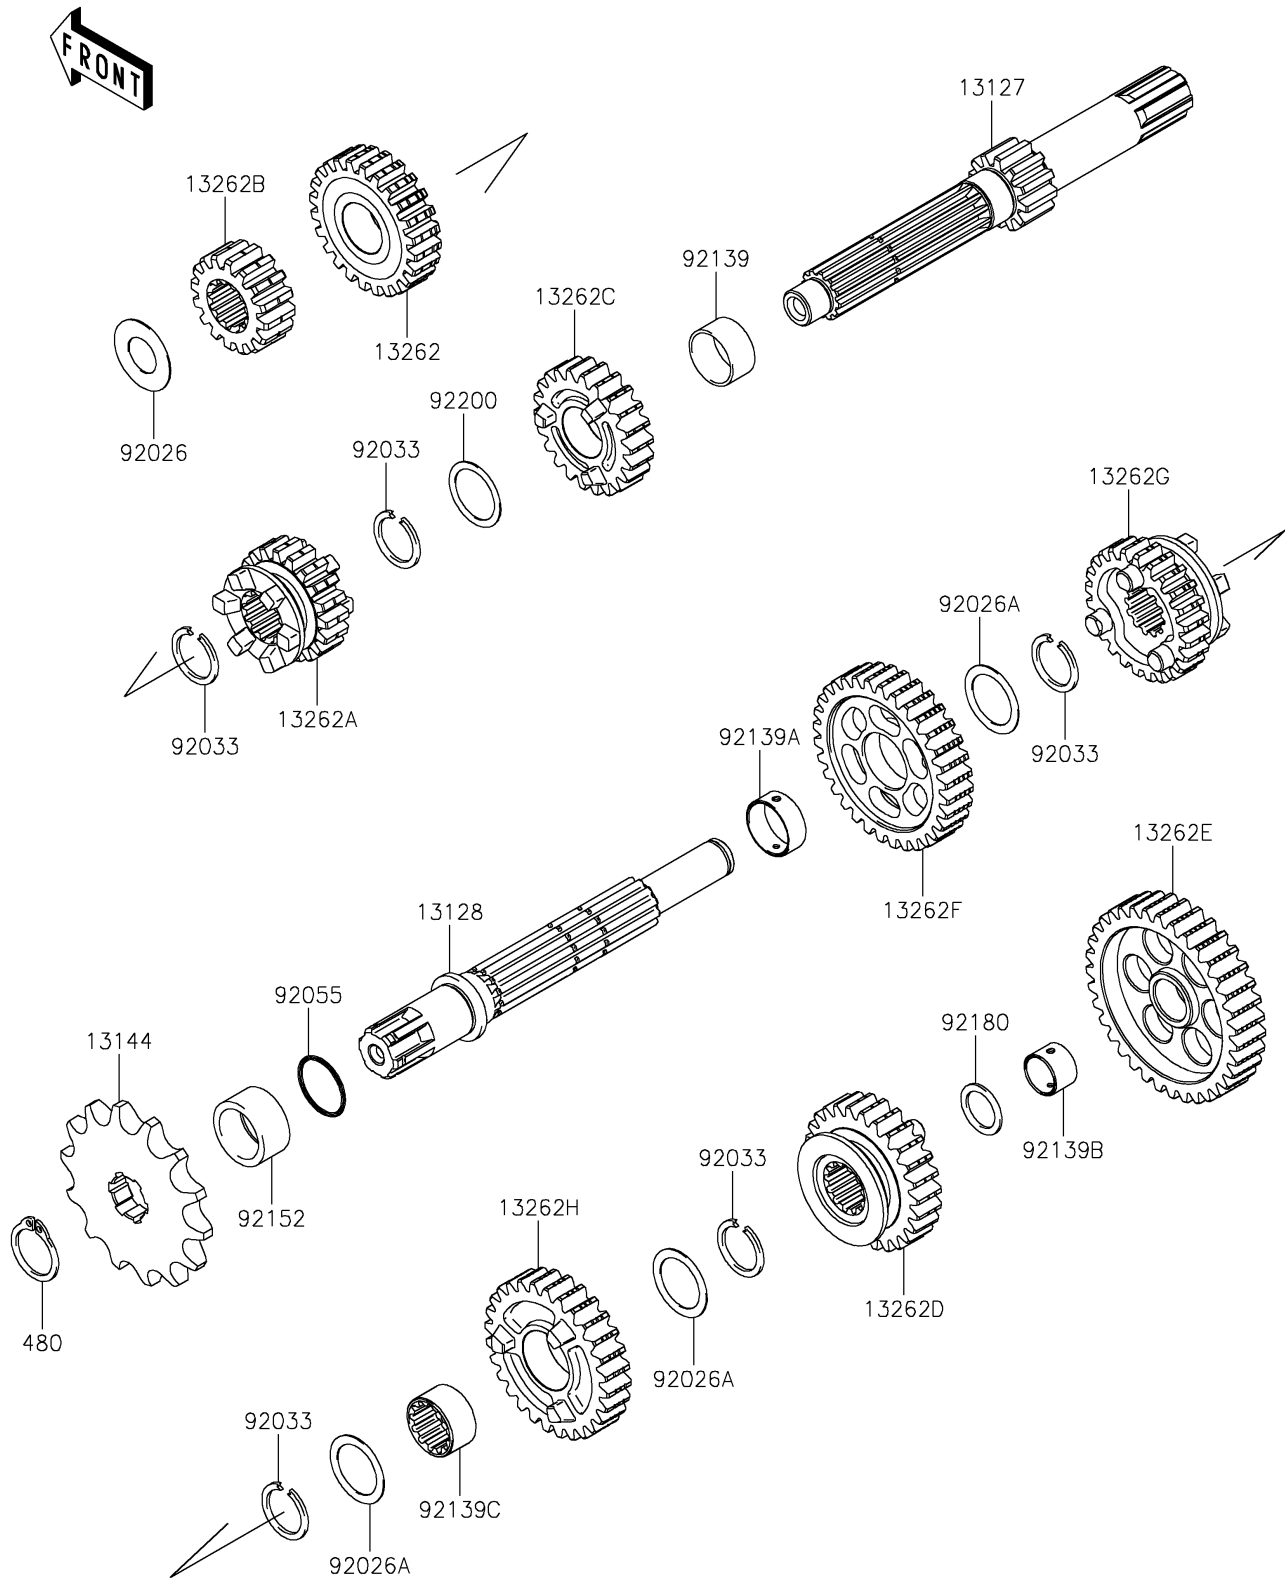

2020 KLX[®]150L

PARTS DIAGRAM

Transmission

E1361

2020 KLX[®]150L

PARTS LIST

Transmission

ITEM NAME	PART NUMBER	QUANTITY
SHAFT-TRANSMISSION INPUT,12T (Ref # 13127)	13127-0648	1
SHAFT-TRANSMISSION OUTPUT (Ref # 13128)	13128-0679	1
SPROCKET-OUTPUT,14T (Ref # 13144)	13144-0562	1
GEAR,INPUT 5TH,24T (Ref # 13262)	13262-0965	1
GEAR,INPUT 3RD,19T (Ref # 13262A)	13262-0966	1
GEAR,INPUT 2ND,16T (Ref # 13262B)	13262-0967	1
GEAR,INPUT 4TH,22T (Ref # 13262C)	13262-0968	1
GEAR,OUTPUT 4TH,26T (Ref # 13262D)	13262-0969	1
GEAR,OUTPUT LOW,35T (Ref # 13262E)	13262-0970	1
GEAR,OUTPUT 2ND,32T (Ref # 13262F)	13262-0971	1
GEAR,OUTPUT 5TH,24T (Ref # 13262G)	13262-0972	1
GEAR,OUTPUT 3RD,28T (Ref # 13262H)	13262-0973	1
CIRCLIP-TYPE-C,17MM (Ref # 480)	480J1700	1
SPACER,12.2X24X0.5 (Ref # 92026)	92026-0754	1
SPACER,17.2X23X0.5 (Ref # 92026A)	92026-0755	3
RING-SNAP (Ref # 92033)	92033-0731	5
RING-O,16.8X1.9 (Ref # 92055)	92055-0151	1
BUSHING,17X19X9.5 (Ref # 92139)	92139-0795	1
BUSHING,17X19X7.4 (Ref # 92139A)	92139-0796	1
BUSHING,12X14X9.4 (Ref # 92139B)	92139-0797	1
BUSHING (Ref # 92139C)	92139-0913	1
COLLAR,SPROCKET (Ref # 92152)	92152-0998	1
SHIM (Ref # 92180)	92180-0774	1
WASHER,17.3X22X0.5 (Ref # 92200)	92200-0865	1