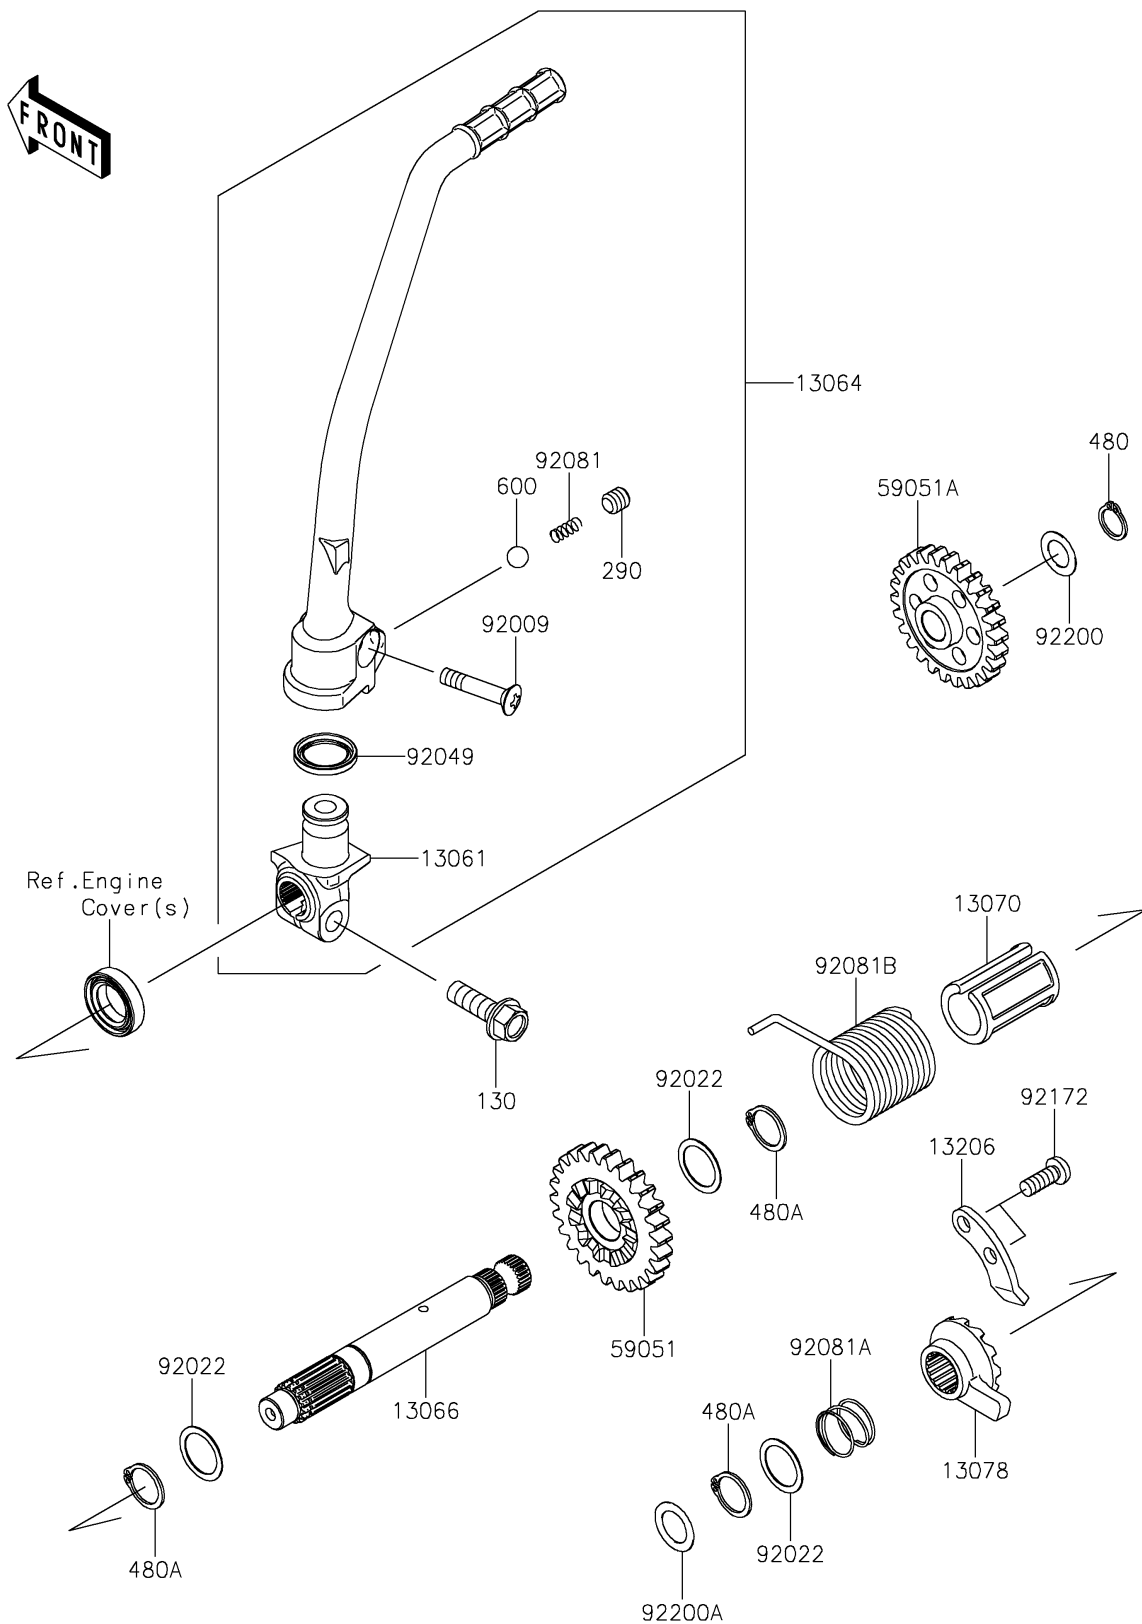

2020 KLX[®]150L

PARTS DIAGRAM

Kickstarter Mechanism

E1340

2020 KLX[®]150L

PARTS LIST

Kickstarter Mechanism

ITEM NAME

PART NUMBER

QUANTITY
