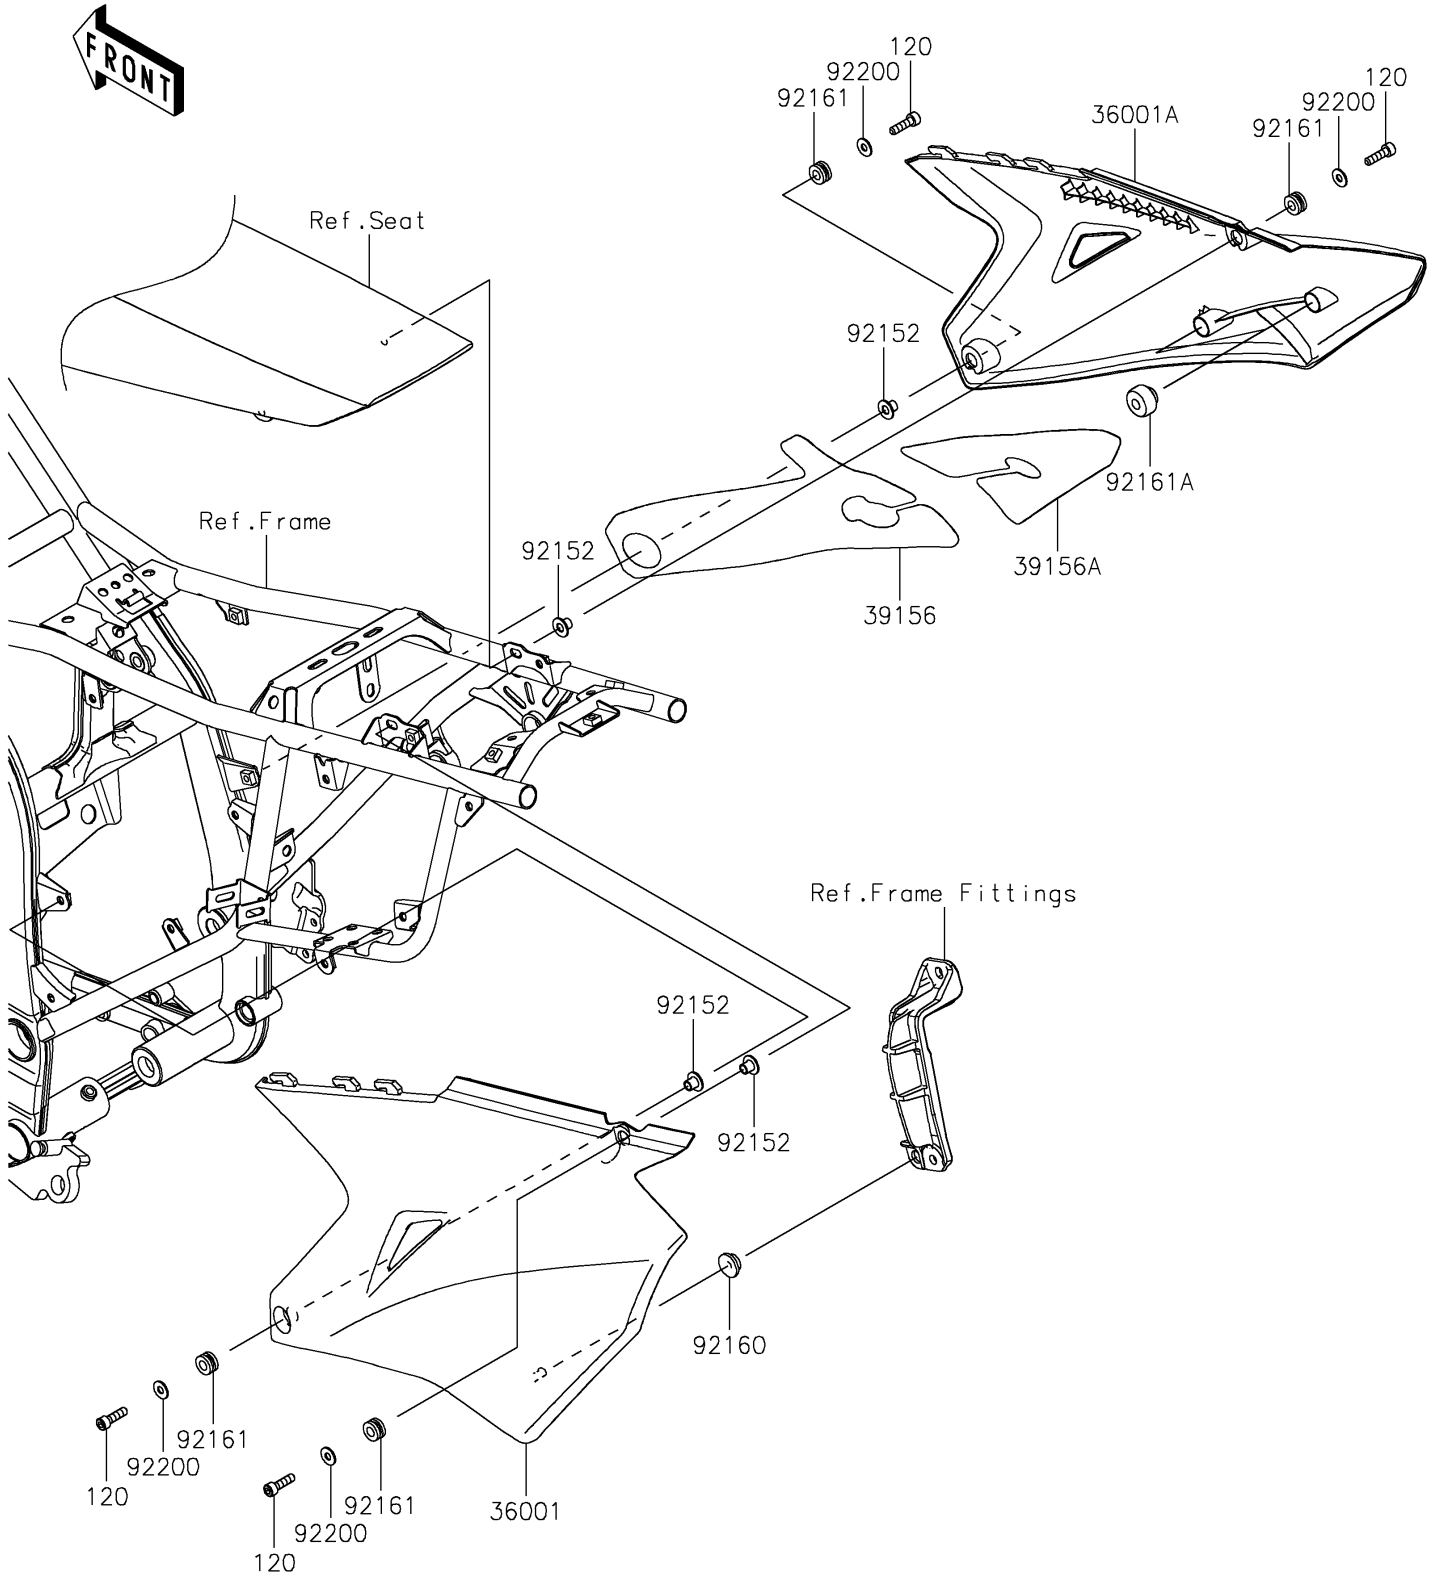

2020 KLX[®] 300R

PARTS DIAGRAM

Side Covers

F2611

2020 KLX[®] 300R

PARTS LIST

Side Covers

ITEM NAME	PART NUMBER	QUANTITY
BOLT-SOCKET,6X25 (Ref # 120)	120CC0625	4
COVER-SIDE,LH,B.WHITE (Ref # 36001)	36001-0682-266	1
COVER-SIDE,RH,B.WHITE (Ref # 36001A)	36001-0683-266	1
PAD,COVER-SIDE,RH,FR (Ref # 39156)	39156-2458	1
PAD,COVER-SIDE,RH,RR (Ref # 39156A)	39156-2459	1
COLLAR,6.3X8.3X9.2 (Ref # 92152)	92152-1671	4
DAMPER (Ref # 92160)	92160-1613	1
DAMPER,8X16X8.6 (Ref # 92161)	92161-0685	4
DAMPER (Ref # 92161A)	92161-1783	2
WASHER,6.2X15X1.2 (Ref # 92200)	92200-1762	4