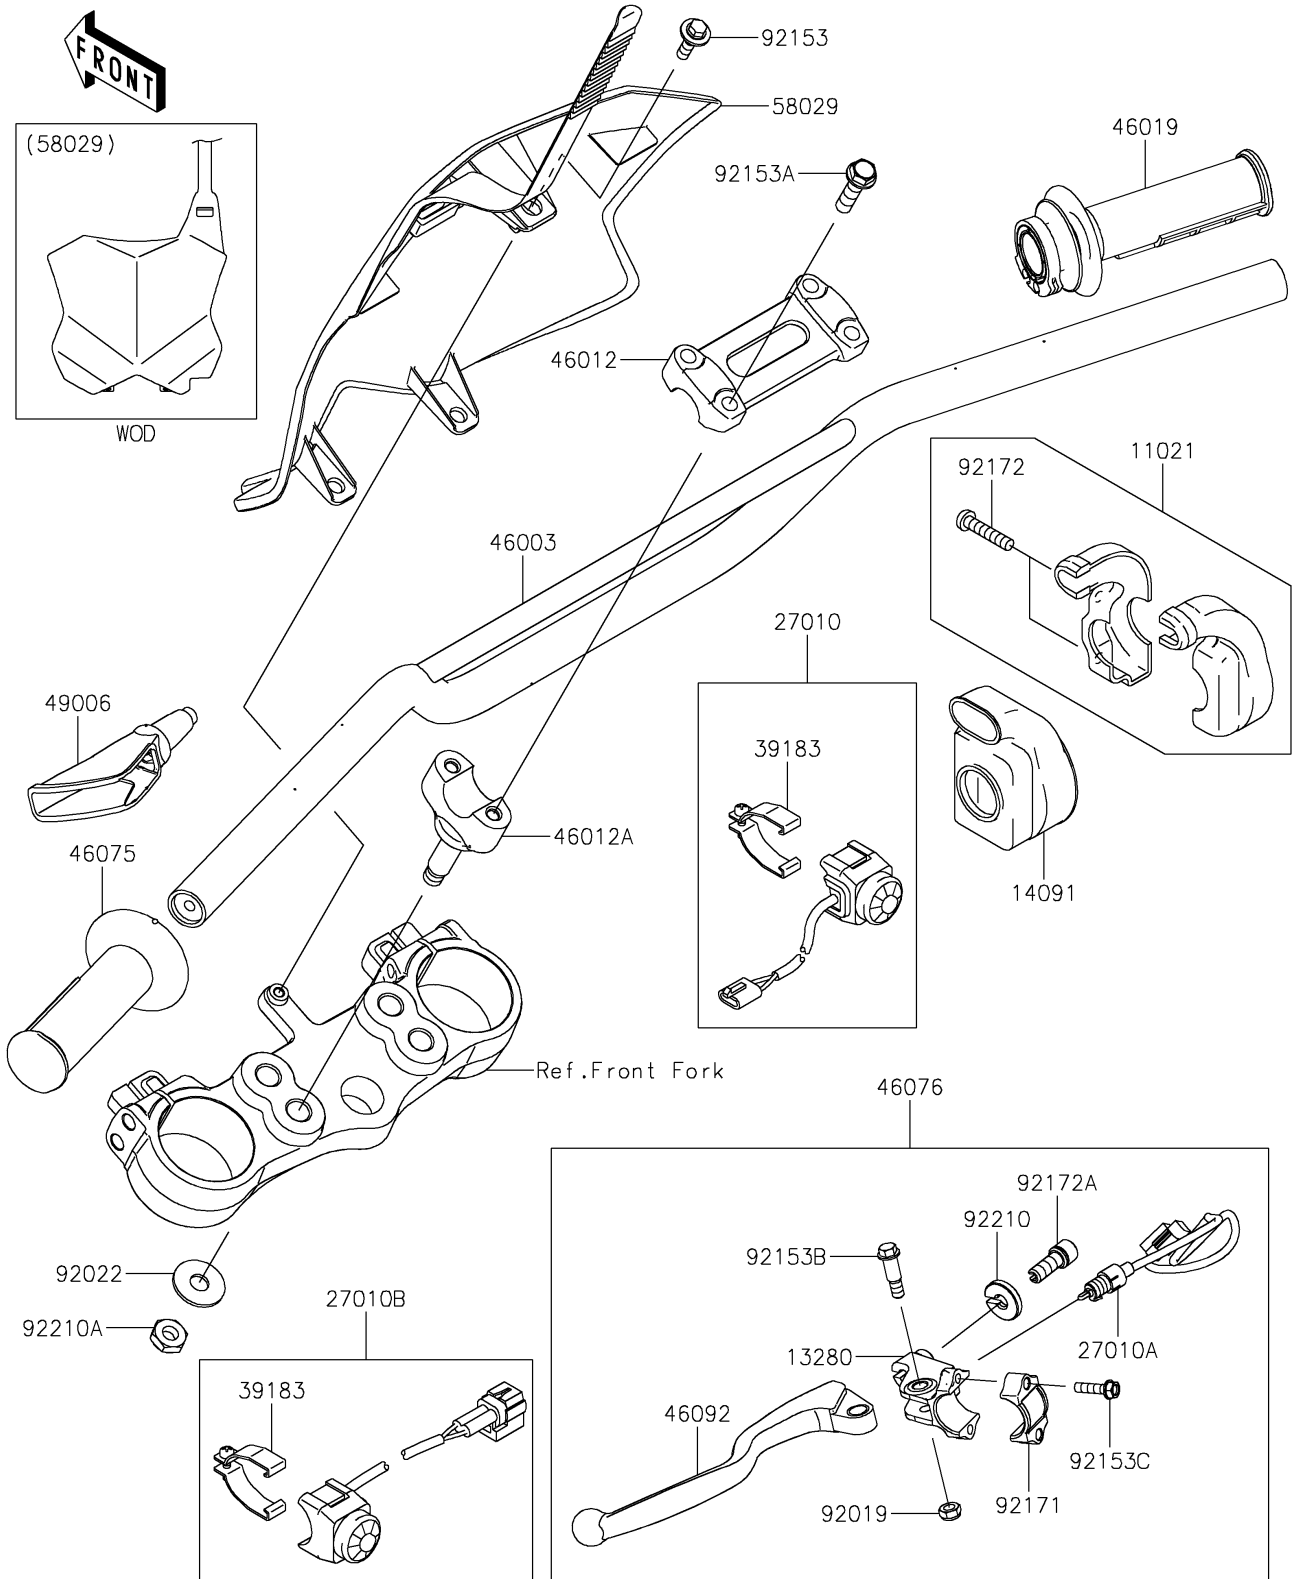

2020 KLX[®] 300R

PARTS DIAGRAM

Handlebar

F2310

2020 KLX[®] 300R

PARTS LIST

Handlebar

ITEM NAME	PART NUMBER	QUANTITY
CASE-ASSY,THROTTLE (Ref # 11021)	11021-0035	1
HOLDER,CLUTCH LEVER (Ref # 13280)	13280-0256	1
COVER,THROTTLE CASE (Ref # 14091)	14091-0182	1
SWITCH,ENGINE START (Ref # 27010)	27010-0069	1
SWITCH,CLUTCH (Ref # 27010A)	27010-0071	1
SWITCH,ENGINE STOP (Ref # 27010B)	27010-0826	1
BAND-ASSY,SWITCH (Ref # 39183)	39183-1059	2
HANDLE,P.SILVER (Ref # 46003)	46003-0737-458	1
HOLDER-HANDLE,UPP,F.S.BLACK (Ref # 46012)	46012-0010-18R	1
HOLDER-HANDLE,LWR,F.S.BLACK (Ref # 46012A)	46012-0412-18R	2
GRIP-ASSY,THROTTLE (Ref # 46019)	46019-0041	1
GRIP,LH (Ref # 46075)	46075-0072	1
LEVER-ASSY-GRIP,CLUTCH (Ref # 46076)	46076-0049	1
LEVER-GRIP,CLUTCH (Ref # 46092)	46092-0026	1
BOOT,LEVER HOLDER (Ref # 49006)	49006-0080	1
PLATE-NUMBER,B.WHITE (Ref # 58029)	58029-0013-266	1
NUT,LOCK,6MM (Ref # 92019)	92019-008	1
WASHER,10.2X28X2 (Ref # 92022)	92022-1088	2
BOLT,FLANGED,6X22 (Ref # 92153)	92153-0950	1
BOLT,FLANGED,8X30 (Ref # 92153A)	92153-1519	4
BOLT,6MM (Ref # 92153B)	92153-1897	1
BOLT,5X20 (Ref # 92153C)	92153-1898	2
CLAMP,LEVER HOLDER (Ref # 92171)	92171-1671	1
SCREW,5X20 (Ref # 92172)	92172-0069	2
SCREW,CABLE ADJUST,8MM (Ref # 92172A)	92172-0330	1
NUT,CABLE ADJUST (Ref # 92210)	92210-0411	1
NUT,LOCK,10MM (Ref # 92210A)	92210-1184	2