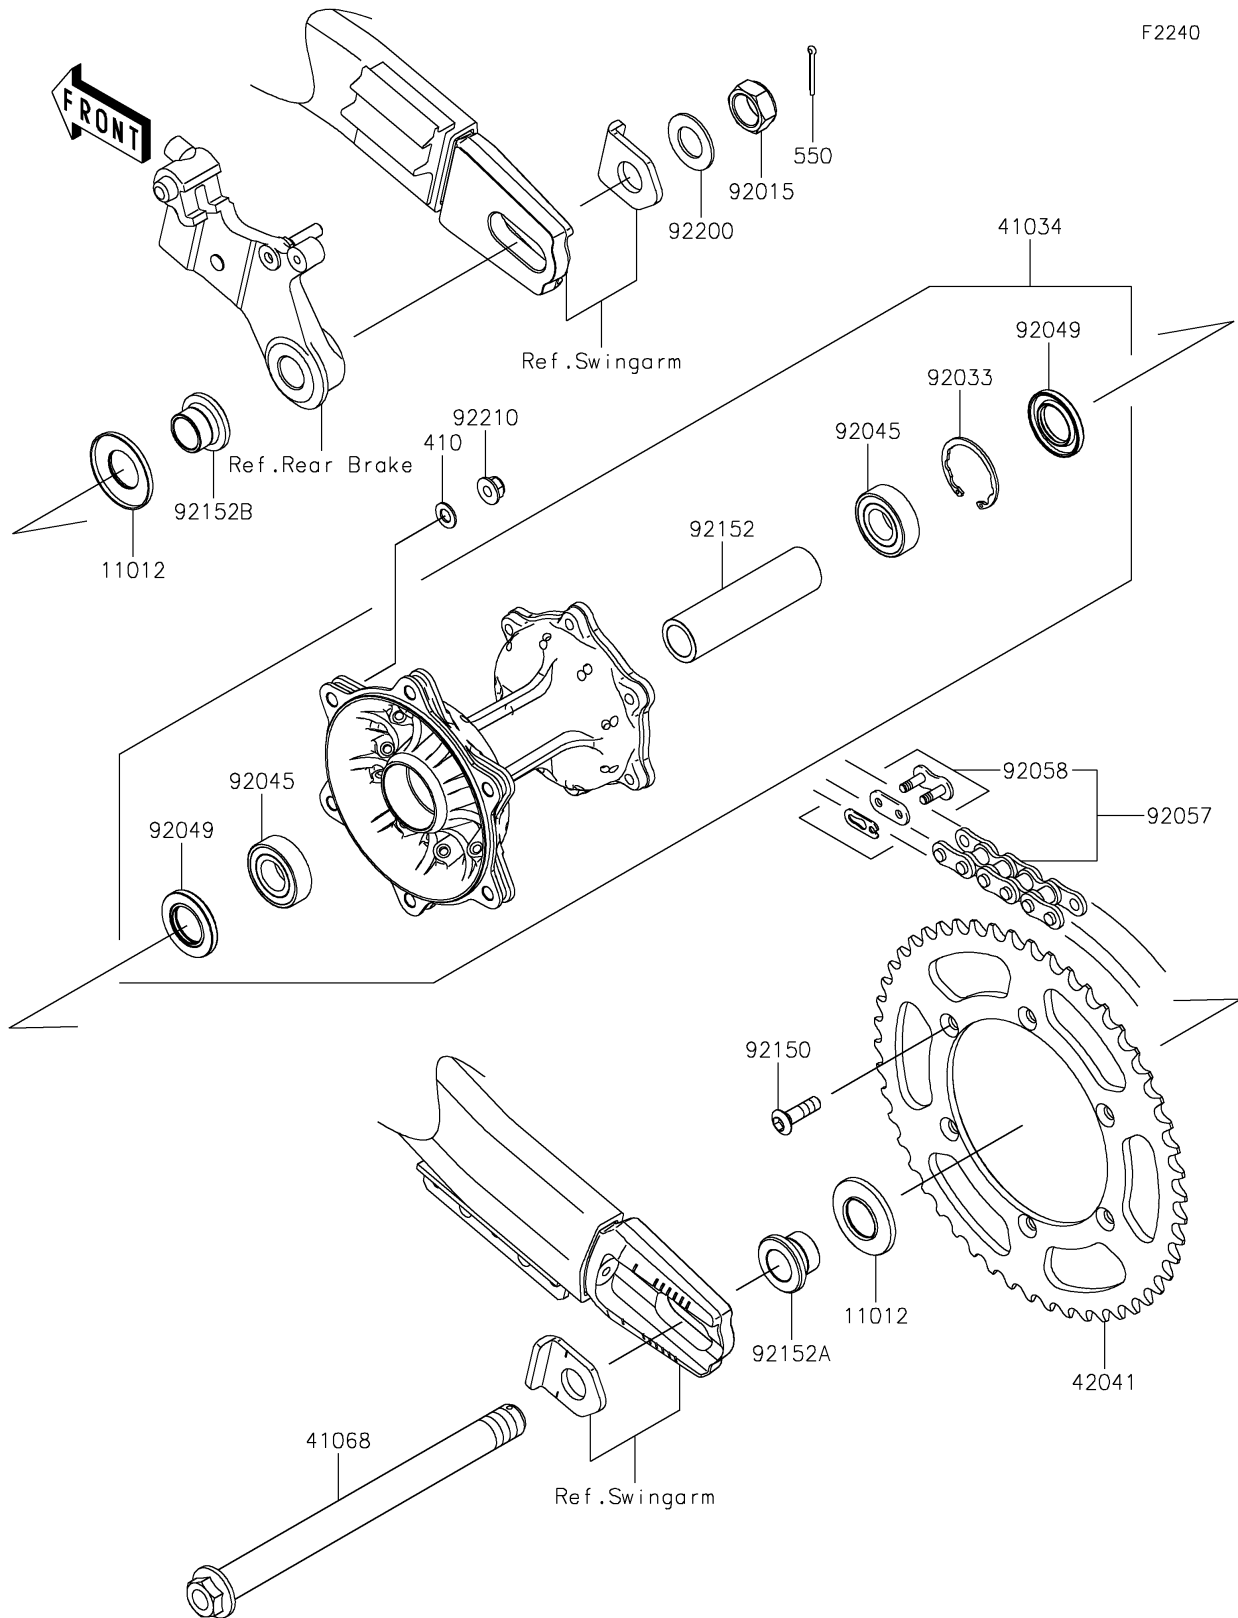

## PARTS DIAGRAM

### Rear Hub

## PARTS LIST

### Rear Hub

ITEM NAME	PART NUMBER	QUANTITY
CAP,AXLE (Ref # 11012)	11012-1581	2
WASHER-PLAIN-SMALL,8MM (Ref # 410)	410AA0800	6
DRUM-ASSY,REAR BRAKE (Ref # 41034)	41034-0044	1
AXLE,RR,20X250 (Ref # 41068)	41068-0602	1
SPROCKET-HUB,50T (Ref # 42041)	42041-0176	1
PIN-COTTER,3.0X25 (Ref # 550)	550AA3025	1
NUT,LOCK,20MM (Ref # 92015)	92015-1770	1
RING-SNAP,42MM (Ref # 92033)	92033-1041	1
BEARING-BALL,6004X8JRLX2/3A (Ref # 92045)	92045-1239	2
SEAL-OIL,BJNC2 25425 (Ref # 92049)	92049-1203	2
CHAIN,DRIVE,520VEX110L (Ref # 92057)	92057-0806	1
JOINT-CHAIN (Ref # 92058)	92058-0044	1
BOLT,SOCKET,8X28 (Ref # 92150)	92150-1978	6
COLLAR,REAR BRAKE DRUM,L=105 (Ref # 92152)	92152-0529	1
COLLAR,RR AXLE,LH,L=22 (Ref # 92152A)	92152-0734	1
COLLAR,RR AXLE,RH,L=20 (Ref # 92152B)	92152-0735	1
WASHER,20.2X36X2 (Ref # 92200)	92200-1146	1
NUT,FLANGED,LOCK,8MM (Ref # 92210)	92210-0493	6