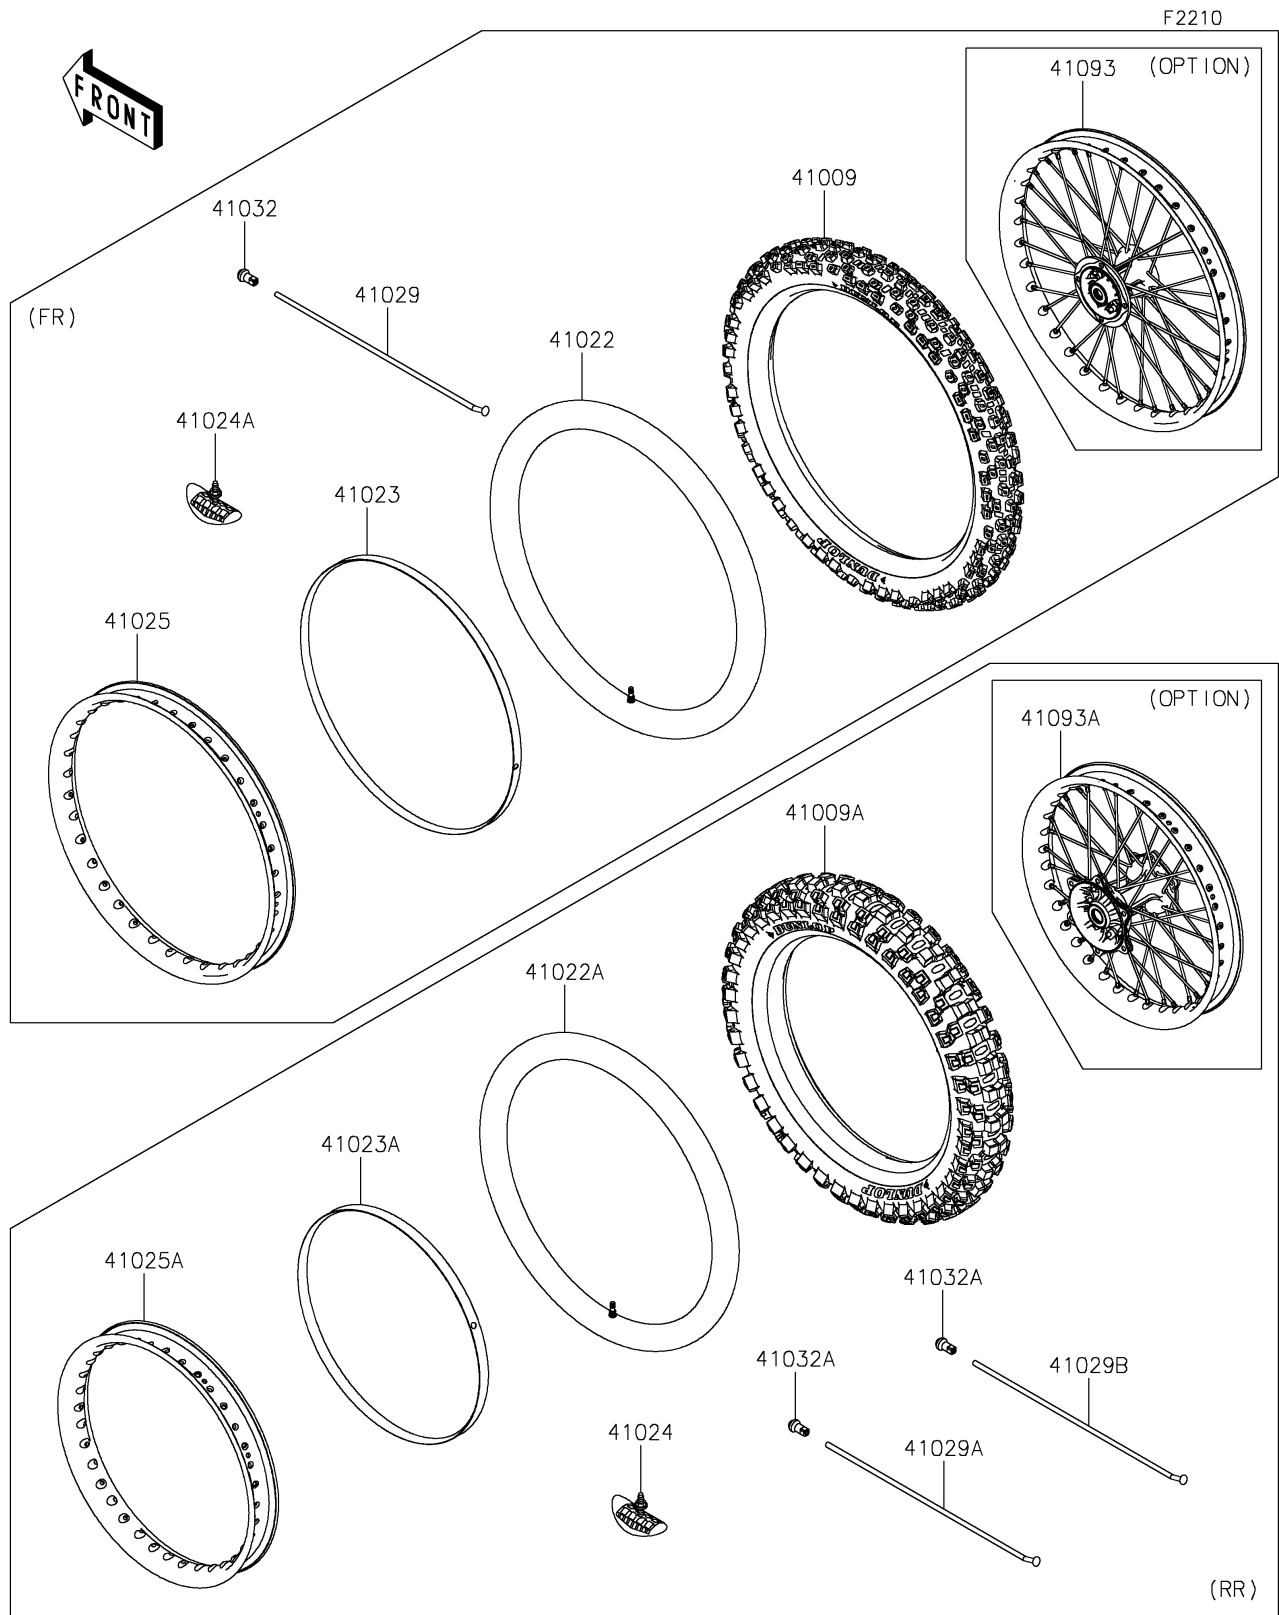

## PARTS DIAGRAM

### Wheels/Tires

## PARTS LIST

### Wheels/Tires

ITEM NAME	PART NUMBER	QUANTITY
TIRE,FR,80/100-21 51M,MX52F (Ref # 41009)	41009-0830	1
TIRE,RR,100/100-18 59M,MX52 (Ref # 41009A)	41009-0831	1
TUBE-TIRE,FR (Ref # 41022)	41022-0110	1
TUBE-TIRE,RR (Ref # 41022A)	41022-0111	1
BAND-RIM,FR,90/100-21(D) (Ref # 41023)	41023-0009	1
BAND-RIM,RR,100/100-18(D) (Ref # 41023A)	41023-1070	1
STOPPER-RIM,RR,2.15-M(DUNLOP) (Ref # 41024)	41024-009	1
STOPPER-RIM,FR,1.60-M(DUNLOP) (Ref # 41024A)	41024-010	1
RIM,FR,21X1.60 (Ref # 41025)	41025-0401	1
RIM,RR,18X1.85 (Ref # 41025A)	41025-0405	1
SPOKE-INNER,FR,228MMX165D (Ref # 41029)	41029-0004	36
SPOKE-INNER,RR,LH,193.1MMX165D (Ref # 41029A)	41029-0047	18
SPOKE-INNER,RR,RH,189.1MMX160D (Ref # 41029B)	41029-0048	18
NIPPLE-SPOKE,FR (Ref # 41032)	41032-0005	36
NIPPLE-SPOKE,RR (Ref # 41032A)	41032-0007	36
WHEEL-SUB ASSY,FR (Ref # 41093)	41093-0004	1
WHEEL-SUB ASSY,RR (Ref # 41093A)	41093-0005	1