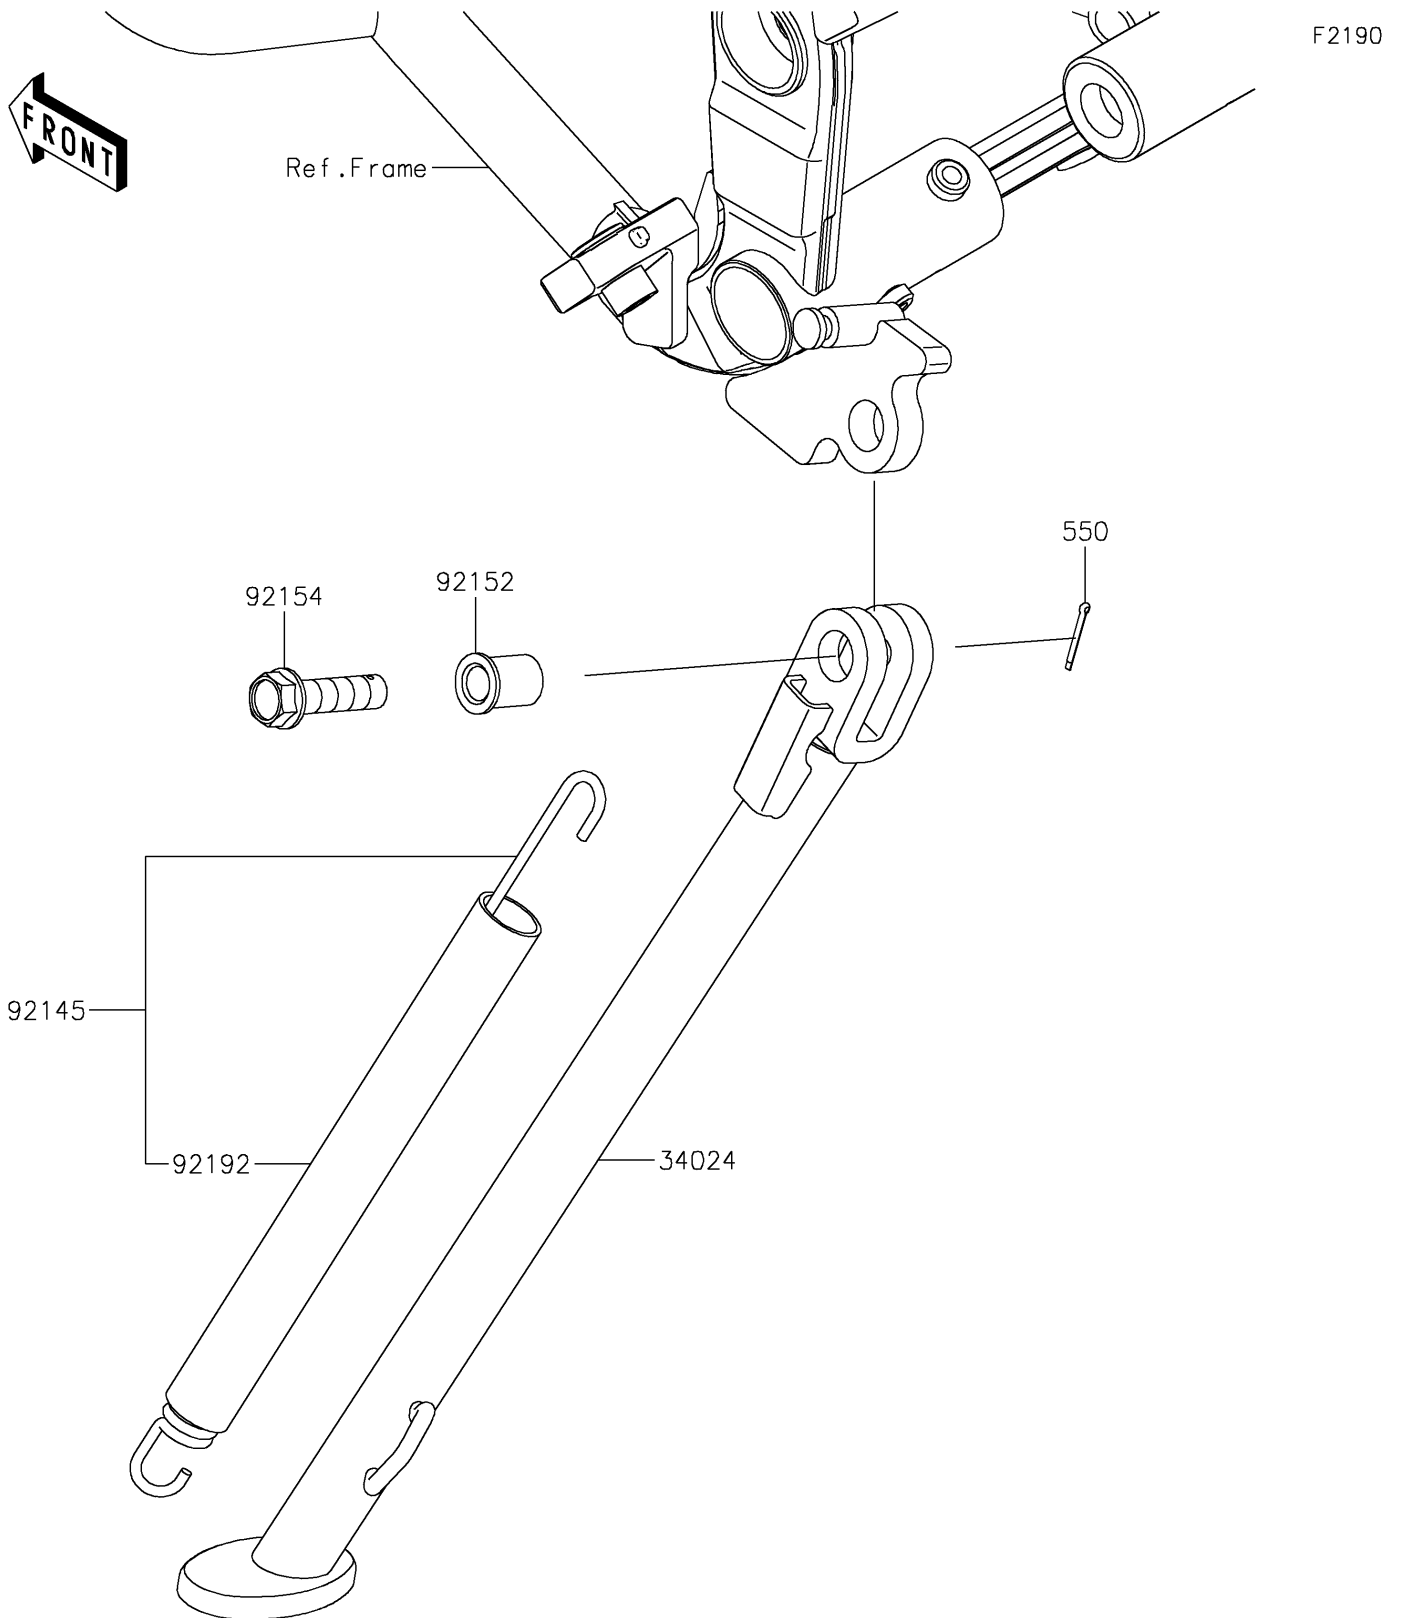

2020 KLX[®] 300R

PARTS DIAGRAM

Stand(s)

2020 KLX[®] 300R

PARTS LIST

Stand(s)

ITEM NAME	PART NUMBER	QUANTITY
STAND-SIDE,P.SILVER (Ref # 34024)	34024-0156-458	1
PIN-COTTER,2.0X15 (Ref # 550)	550AA2015	1
SPRING,SIDE STAND (Ref # 92145)	92145-1941	1
COLLAR,10.2X15X20.1 (Ref # 92152)	92152-1914	1
BOLT,FLANGED,10X37 (Ref # 92154)	92154-1539	1
TUBE,18X21X200 (Ref # 92192)	92192-2340	1