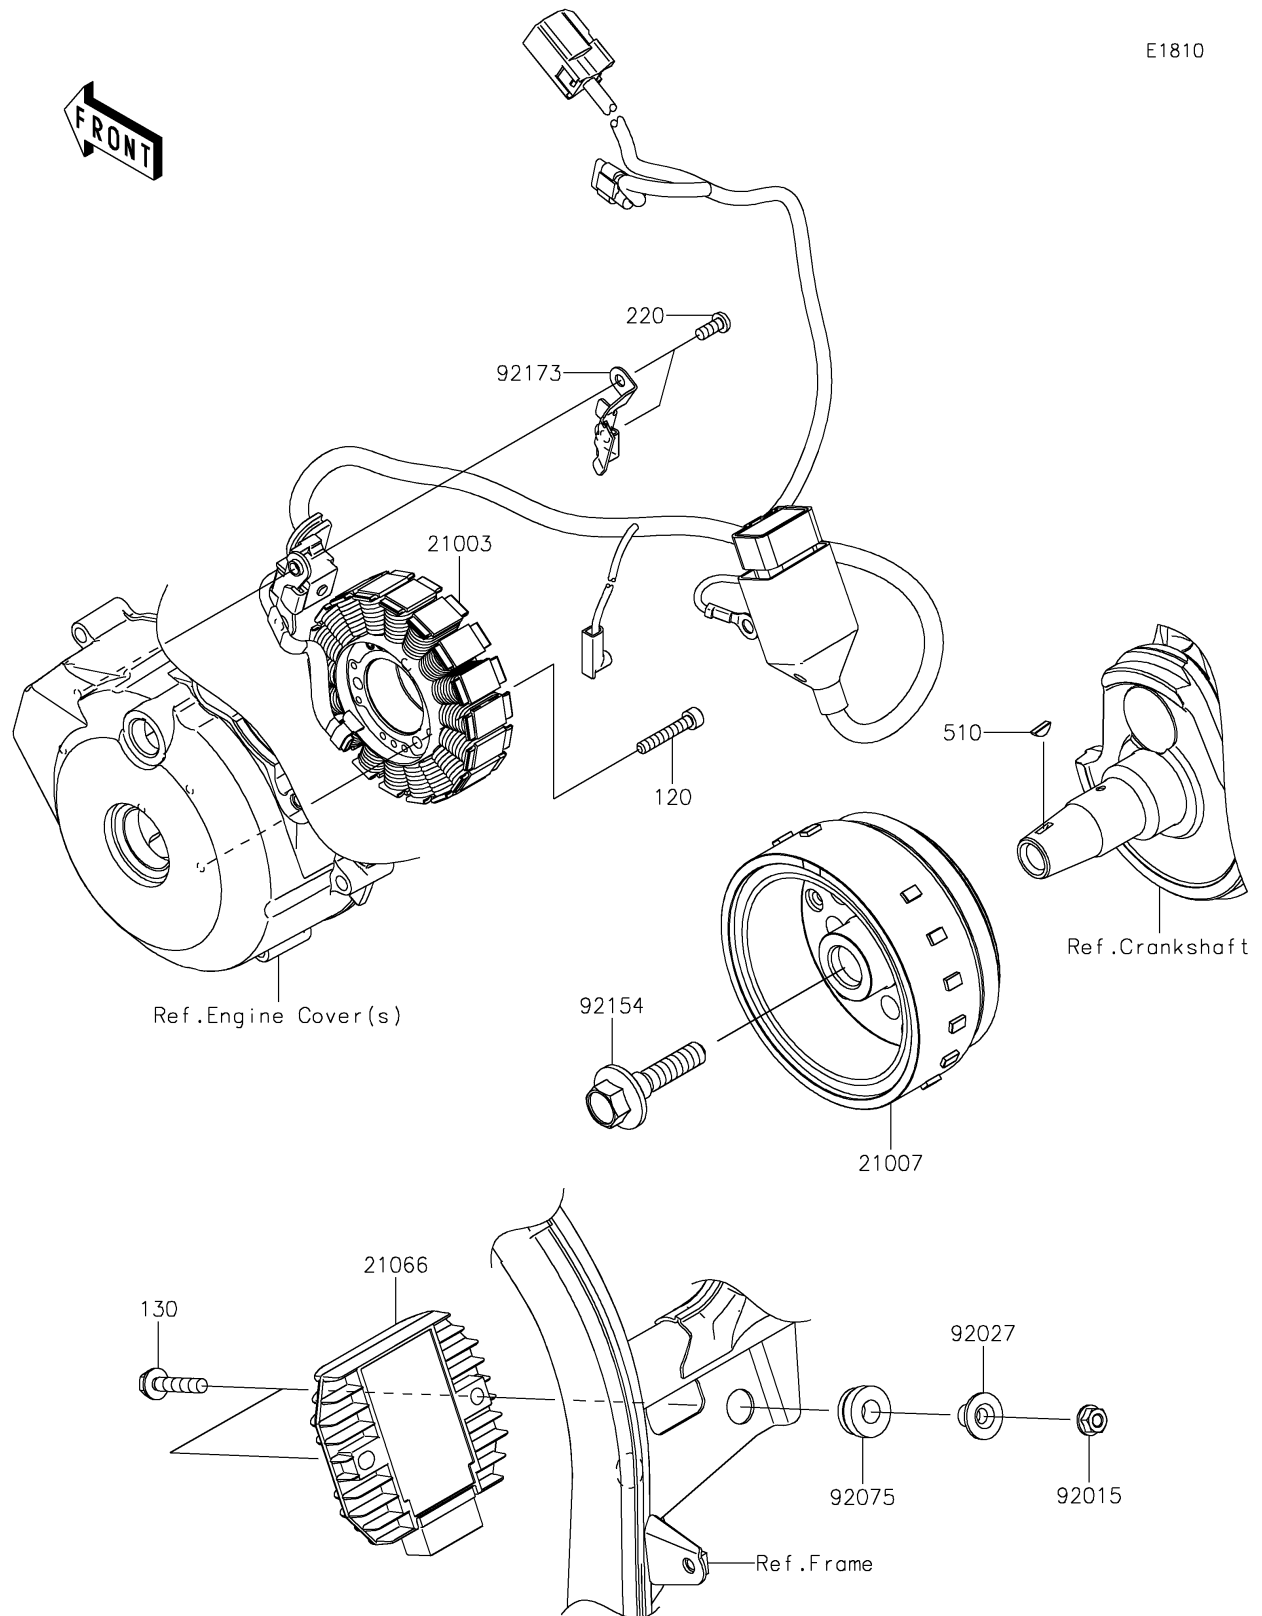

2020 KLX[®] 300R

PARTS DIAGRAM

Generator

2020 KLX[®] 300R

PARTS LIST

Generator

ITEM NAME	PART NUMBER	QUANTITY
BOLT-SOCKET,5X30 (Ref # 120)	120CA0530	3
BOLT-FLANGED,6X30 (Ref # 130)	130BA0630	2
STATOR (Ref # 21003)	21003-0187	1
ROTOR (Ref # 21007)	21007-0678	1
REGULATOR-VOLTAGE (Ref # 21066)	21066-0724	1
SCREW-PAN-CROS,5X12 (Ref # 220)	220AA0512	2
KEY-WOODRUFF (Ref # 510)	510A3100	1
NUT,FLANGED,6MM,BLACK (Ref # 92015)	92015-1233	2
COLLAR,FLANGED,L=12.1,BLACK (Ref # 92027)	92027-1651	2
DAMPER (Ref # 92075)	92075-277	2
BOLT (Ref # 92154)	92154-1309	1
CLAMP (Ref # 92173)	92173-1150	1