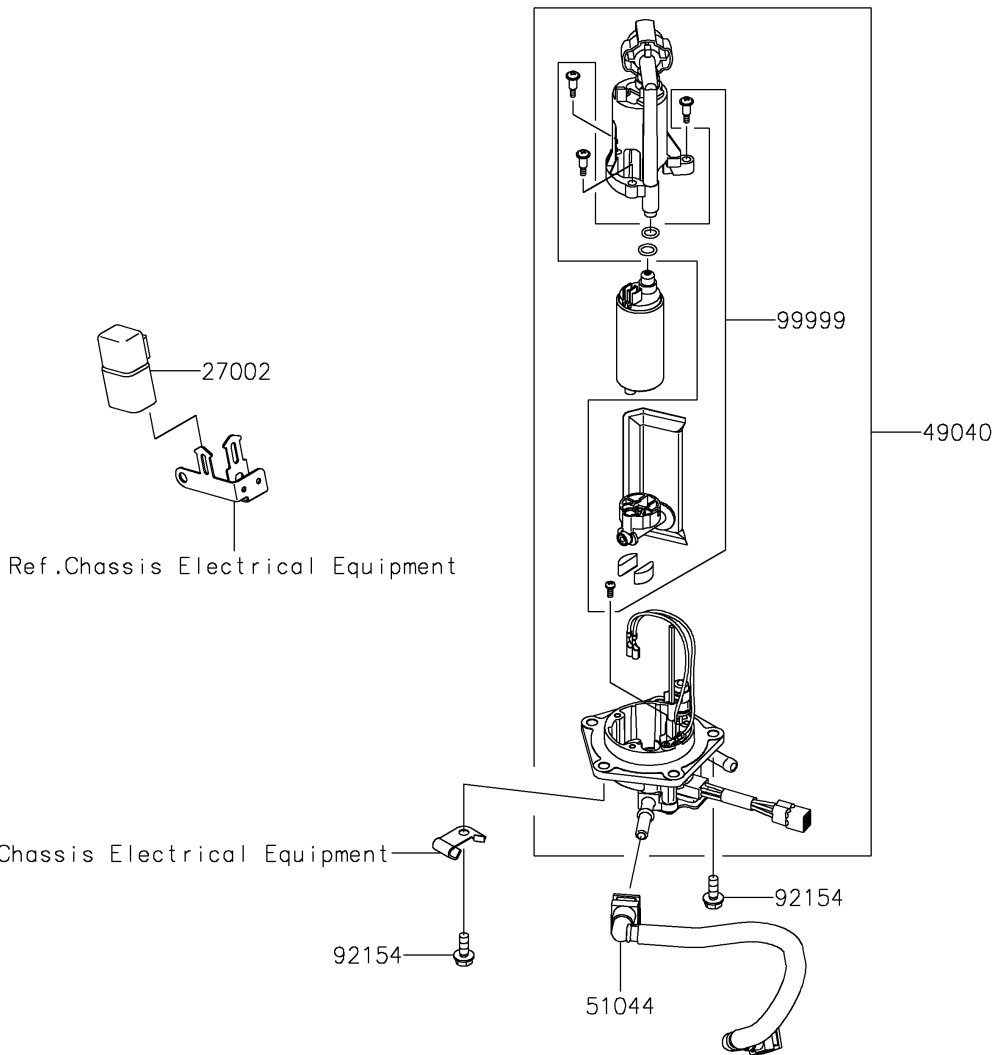

2020 KLX[®] 300R

PARTS DIAGRAM

Fuel Pump

E1520

2020 KLX[®] 300R

PARTS LIST

Fuel Pump

ITEM NAME	PART NUMBER	QUANTITY
RELAY-ASSY (Ref # 27002)	27002-1086	1
PUMP-FUEL (Ref # 49040)	49040-0767	1
TUBE-ASSY,FUEL (Ref # 51044)	51044-0912	1
RING-O,64.6X5.7 (Ref # 92055)	92055-0185	1
BOLT,FLANGED,6X16 (Ref # 92154)	92154-0899	5
KIT.,FUEL FILTER (Ref # 99999)	99999-0535	1