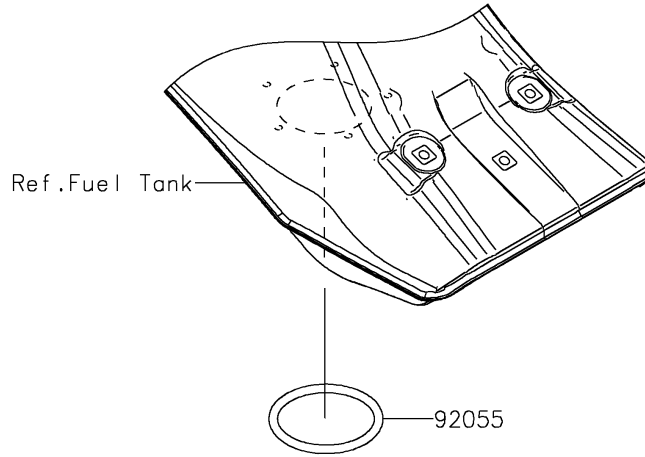

2020 KLX[®] 300R

PARTS DIAGRAM

Fuel Pump

E1520

2020 KLX[®] 300R

PARTS LIST

Fuel Pump

ITEM NAME	PART NUMBER	QUANTITY
RELAY-ASSY (Ref # 27002)	27002-1086	1
PUMP-FUEL (Ref # 49040)	49040-0767	1
TUBE-ASSY,FUEL (Ref # 51044)	51044-0912	1
RING-O,64.6X5.7 (Ref # 92055)	92055-0185	1
BOLT,FLANGED,6X16 (Ref # 92154)	92154-0899	5
KIT.,FUEL FILTER (Ref # 99999)	99999-0535	1