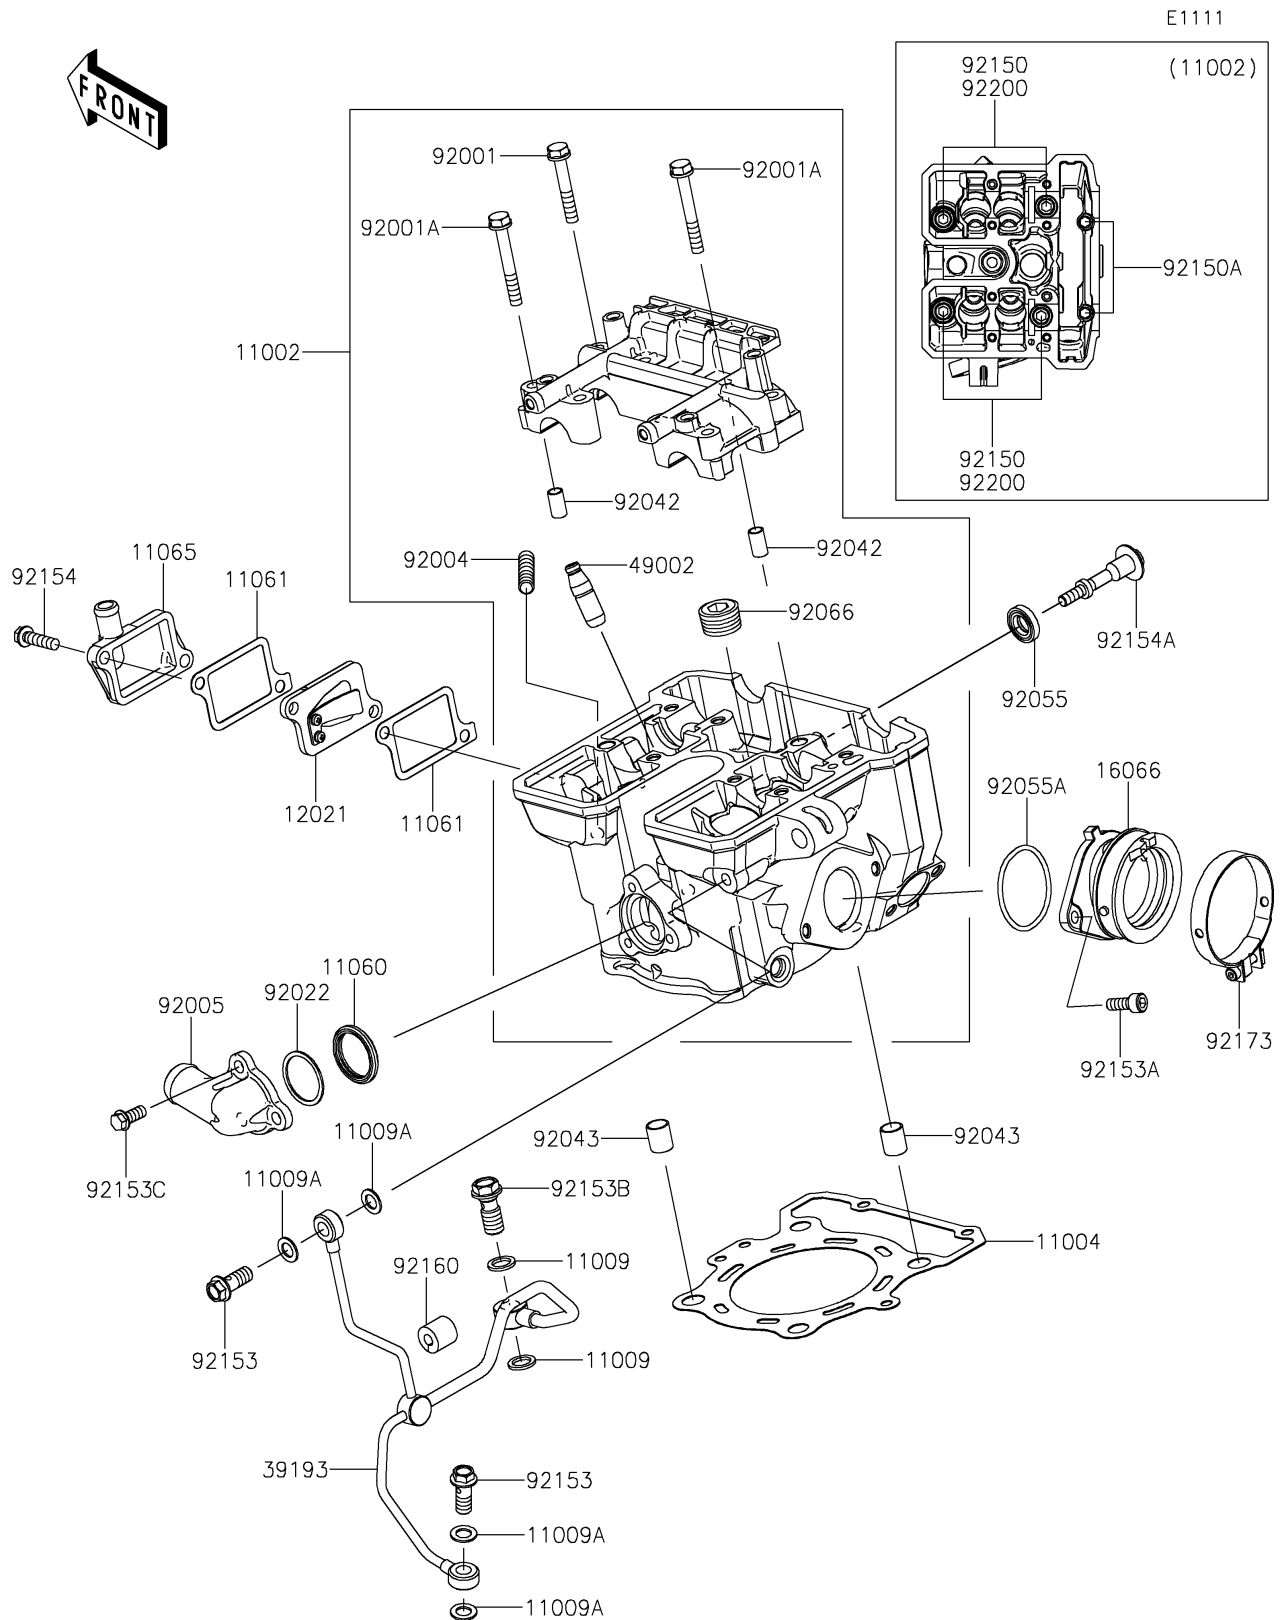

2020 KLX[®] 300R

PARTS DIAGRAM

Cylinder Head

2020 KLX[®] 300R

PARTS LIST

Cylinder Head

ITEM NAME	PART NUMBER	QUANTITY
HEAD-ASSY-CYLINDER (Ref # 11002)	11002-0177	1
GASKET-HEAD (Ref # 11004)	11004-0091	1
GASKET,10X14.5X1.5 (Ref # 11009)	11009-1105	2
GASKET,8.2X14X1.0 (Ref # 11009A)	11009-1344	4
GASKET,THERMOSTAT (Ref # 11060)	11060-1300	1
GASKET,REED VALVE (Ref # 11061)	11061-0890	2
CAP (Ref # 11065)	11065-1308	1
VALVE-ASSY-REED (Ref # 12021)	12021-0049	1
HOLDER-THROTTLE BODY (Ref # 16066)	16066-0017	1
PIPE-OIL (Ref # 39193)	39193-0045	1
GUIDE-VALVE (Ref # 49002)	49002-1126	4
BOLT,FLANGED,6X38 (Ref # 92001)	92001-1105	6
BOLT,6X46 (Ref # 92001A)	92001-1872	2
STUD,8X25 (Ref # 92004)	92004-0731	2
FITTING (Ref # 92005)	92005-0937	1
WASHER,25.3X30X1 (Ref # 92022)	92022-161	1
PIN,DOWEL,6.3X8X14 (Ref # 92042)	92042-007	2
PIN,10.1X12X14 (Ref # 92043)	92043-4009	2
RING-O,HEAD COVER BOLT (Ref # 92055)	92055-0195	1
RING-O (Ref # 92055A)	92055-1255	1
PLUG,PT1/2X12.5 (Ref # 92066)	92066-0002	1
BOLT,10X165 (Ref # 92150)	92150-1368	4
BOLT,6X135 (Ref # 92150A)	92150-1552	2
BOLT,BANJO,8X20 (Ref # 92153)	92153-0651	2
BOLT,SOCKET,6X16 (Ref # 92153A)	92153-1344	2
BOLT,BANJO,10X23 (Ref # 92153B)	92153-1345	1
BOLT (Ref # 92153C)	92153-1805	3
BOLT,FLANGED,6X22 (Ref # 92154)	92154-0504	2
BOLT (Ref # 92154A)	92154-1230	1

2020 KLX[®] 300R

PARTS LIST

Cylinder Head

ITEM NAME	PART NUMBER	QUANTITY
DAMPER,6.3X15X14 (Ref # 92160)	92160-1523	1
CLAMP,58MM (Ref # 92173)	92173-0927	1
WASHER,10.5X19X2.3 (Ref # 92200)	92200-1042	4