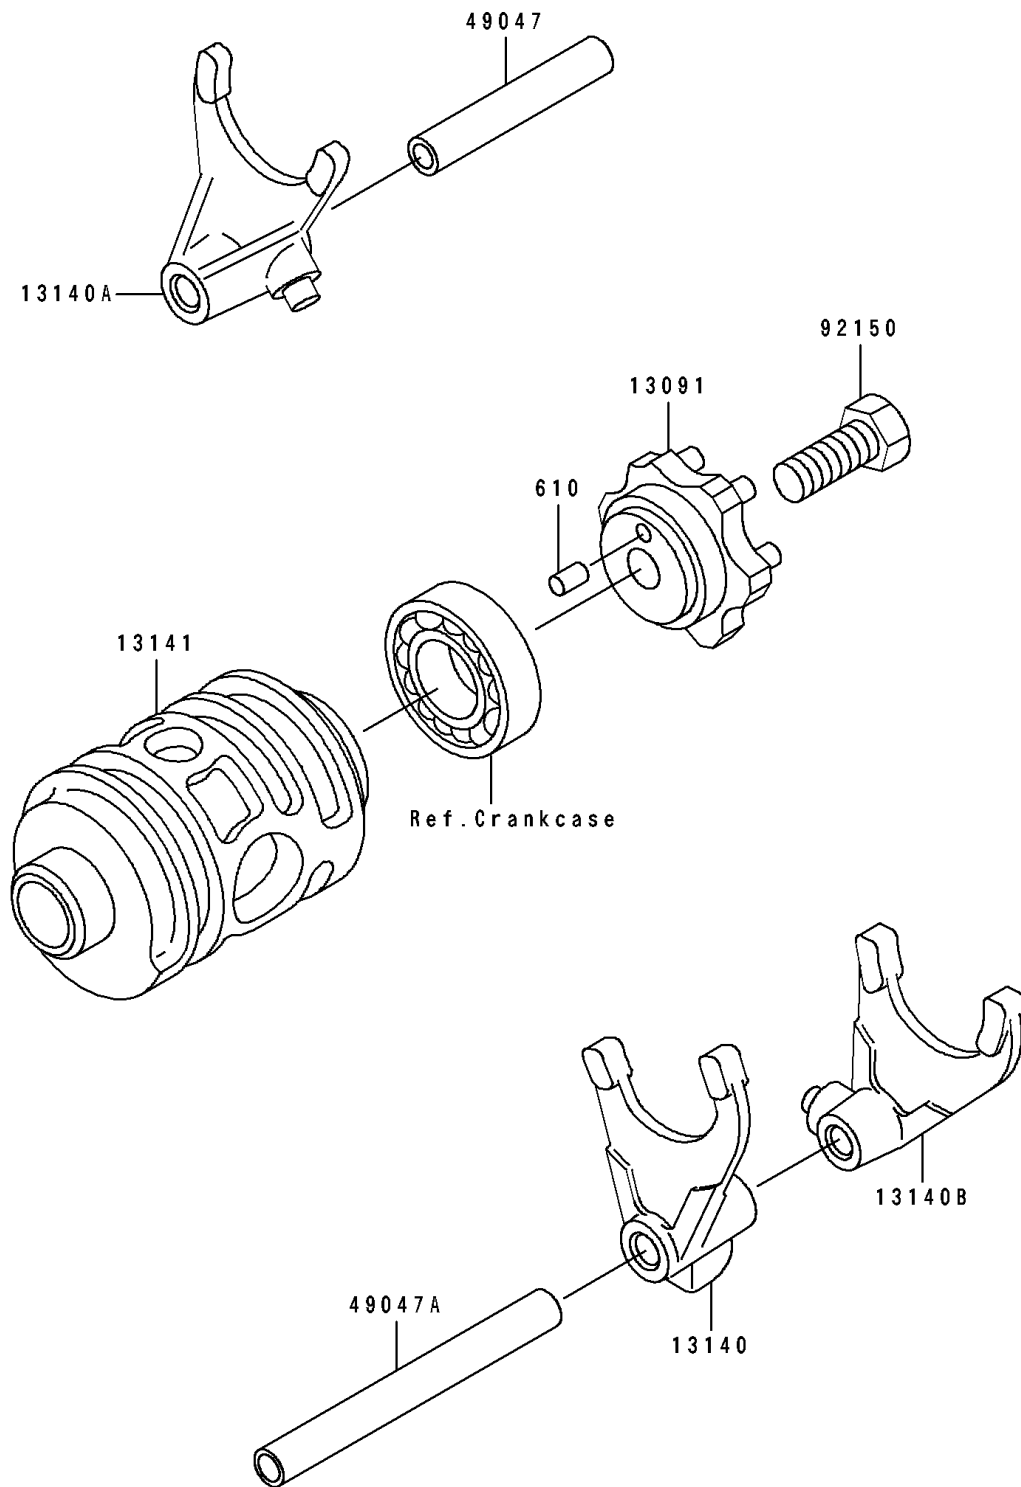

1993 KX125

PARTS DIAGRAM

Change Drum/Shift Fork

Kawasaki

Let the Good Times Roll®

E1362

1993 KX125

PARTS LIST

Change Drum/Shift Fork

ITEM NAME	PART NUMBER	QUANTITY
HOLDER,CHANGE DRUM (Ref # 13091)	13091-1555	1
FORK-SHIFT,2ND&3RD (Ref # 13140)	13140-1206	1
FORK-SHIFT,5TH&TOP (Ref # 13140A)	13140-1207	1
FORK-SHIFT,LOW&4TH (Ref # 13140B)	13140-1208	1
DRUM-CHANGE (Ref # 13141)	13141-1175	1
ROD-SHIFT,SHORT (Ref # 49047)	49047-1083	1
ROD-SHIFT,LONG (Ref # 49047A)	49047-1084	1
BOLT,8X18 (Ref # 92150)	92150-1490	1
ROLLER,4X8 (Ref # 610)	610A0408	1