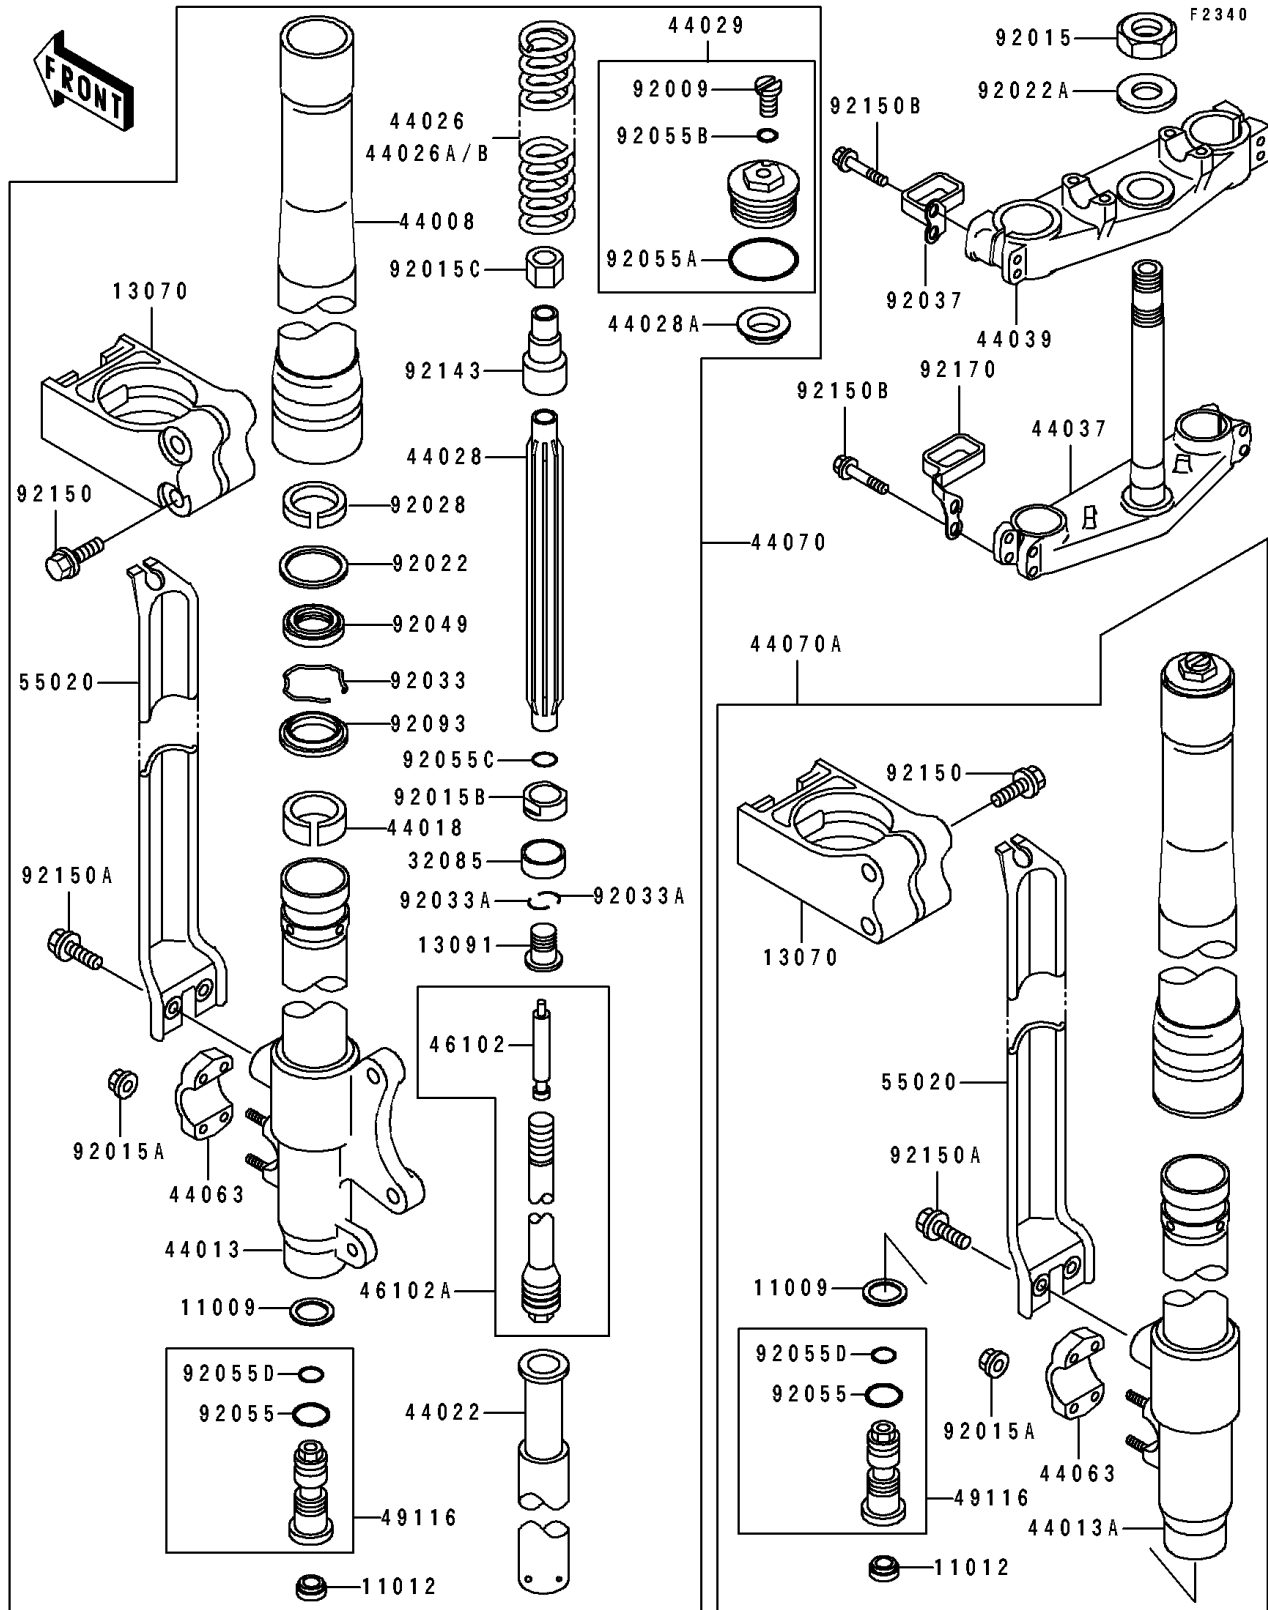

1992 KX125

PARTS DIAGRAM

Front Fork

1992 KX125

PARTS LIST

Front Fork

Kawasaki

Let the Good Times Roll®

ITEM NAME

PART NUMBER

QUANTITY
