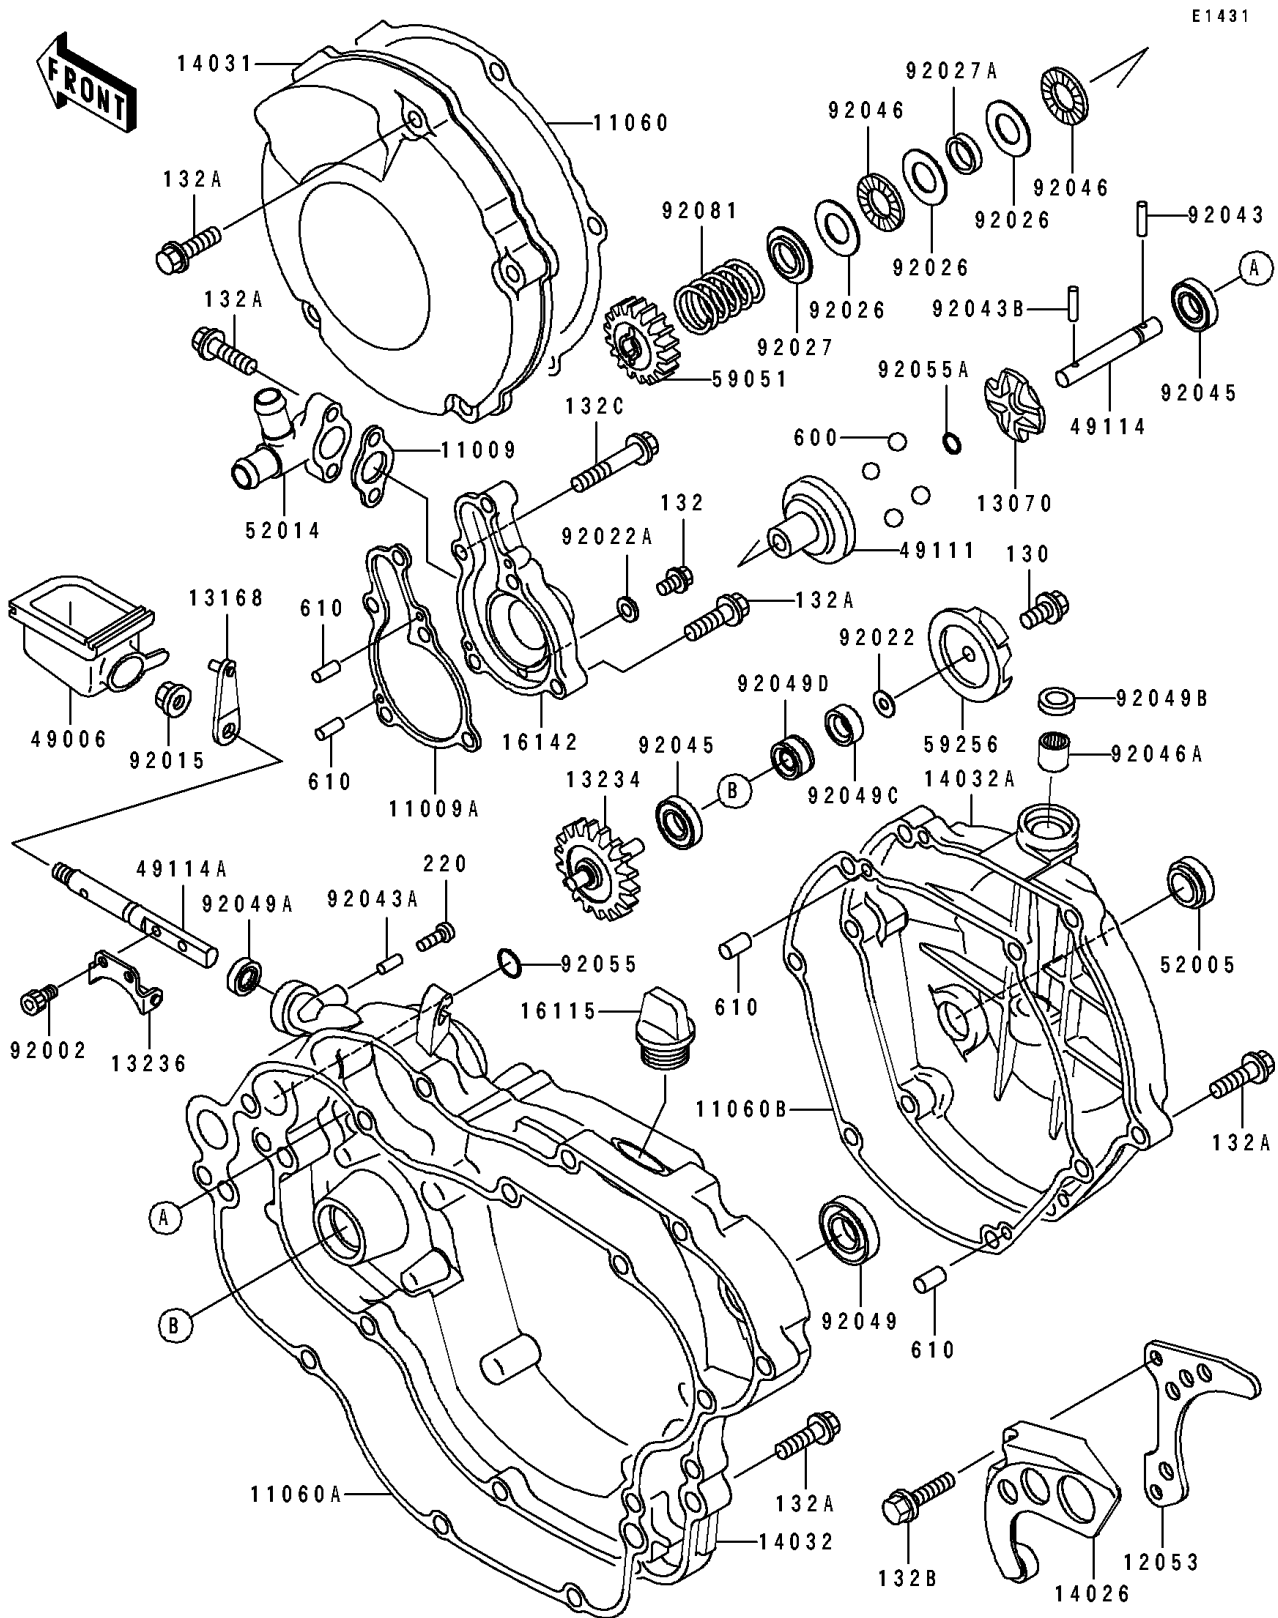

1992 KX125

PARTS DIAGRAM

Engine Cover

1992 KX125

PARTS LIST

Engine Cover

Kawasaki

Let the Good Times Roll®

ITEM NAME

PART NUMBER

QUANTITY
