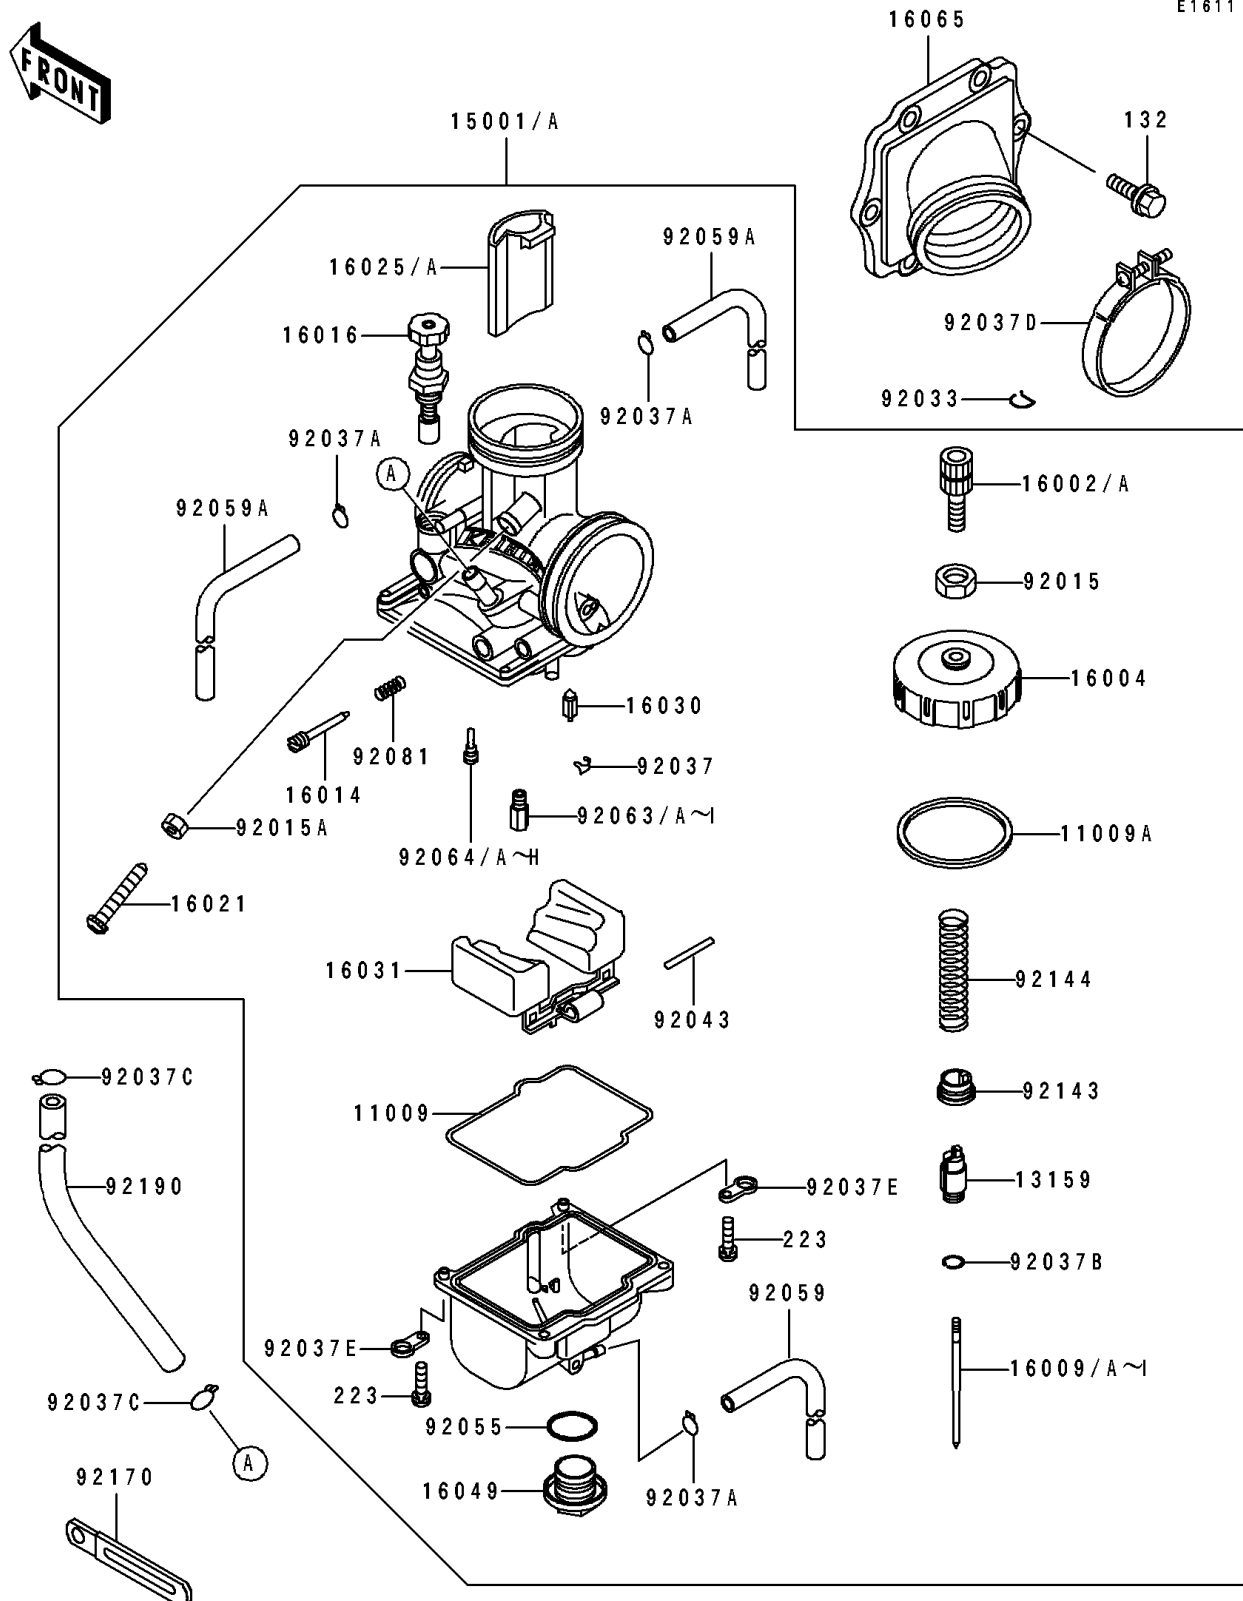

1991 KX125

PARTS DIAGRAM

Carburetor

1991 KX125

PARTS LIST

Carburetor

ITEM NAME

PART NUMBER

QUANTITY
