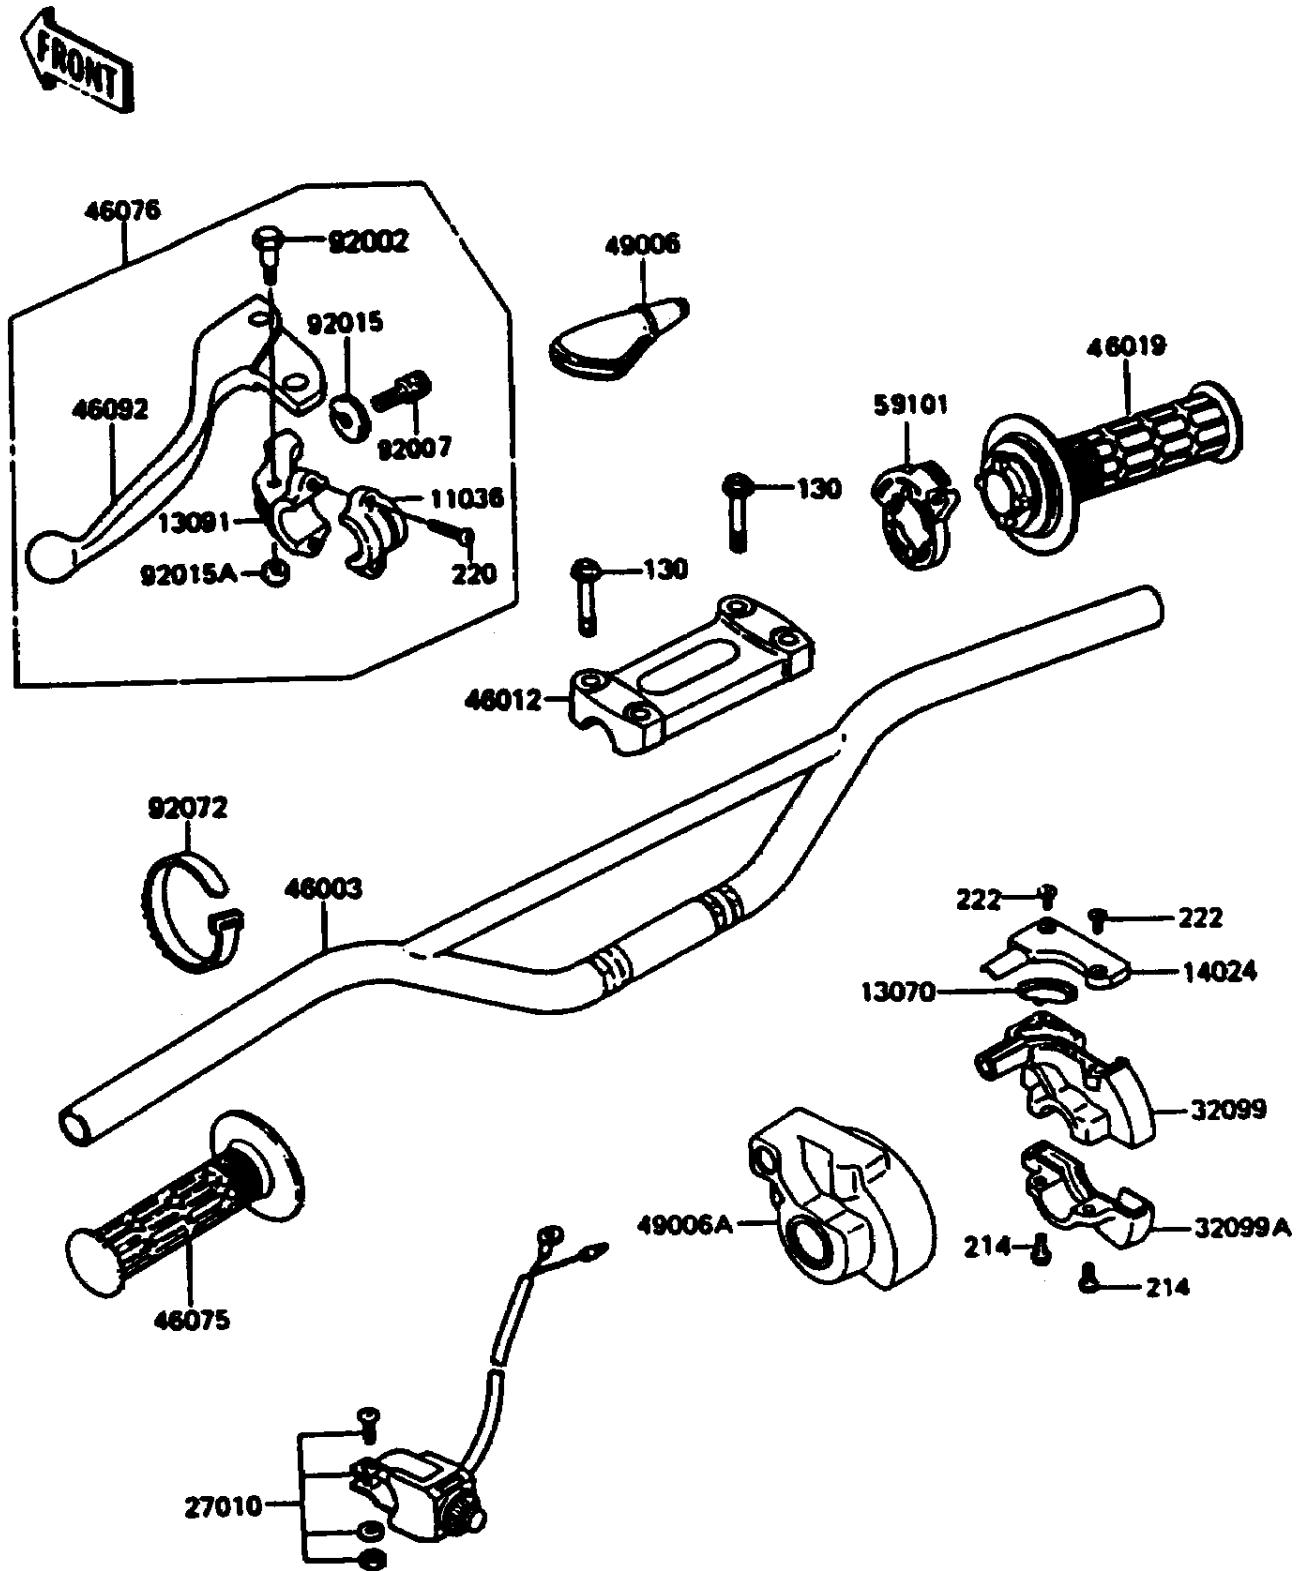

1989 KX125

PARTS DIAGRAM

Handlebar

(F2310)

1989 KX125

PARTS LIST

Handlebar

ITEM NAME

PART NUMBER

QUANTITY
