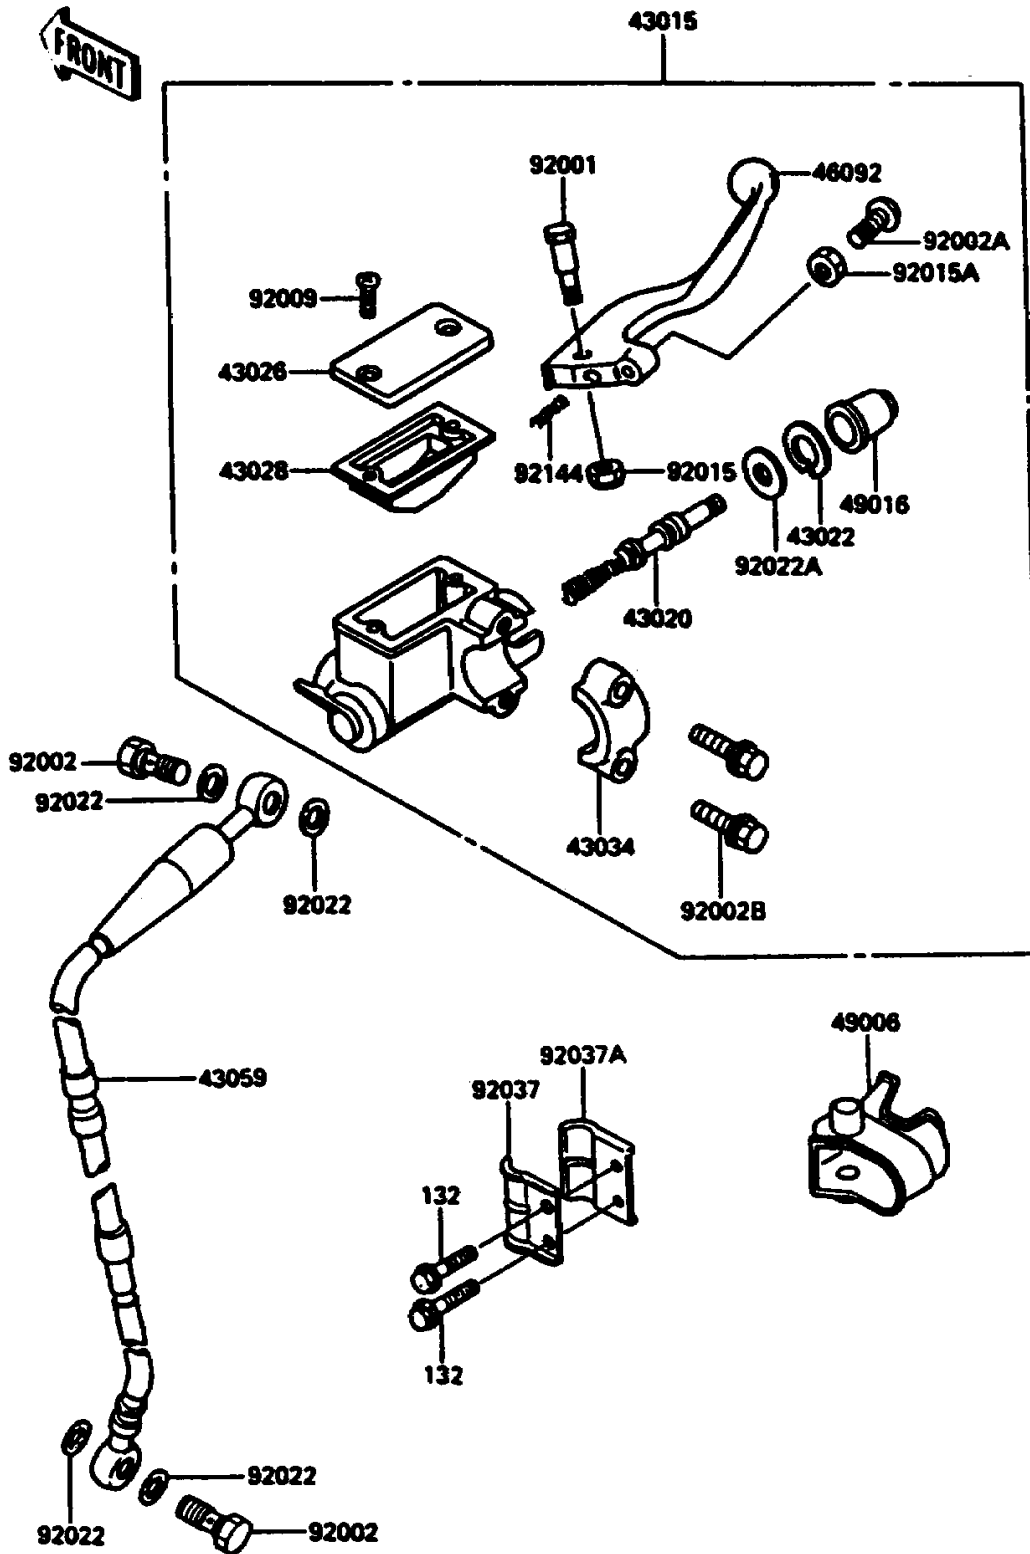

1989 KX125

PARTS DIAGRAM

Front Master Cylinder

(F2291)

1989 KX125

PARTS LIST

Front Master Cylinder

ITEM NAME

PART NUMBER

QUANTITY
