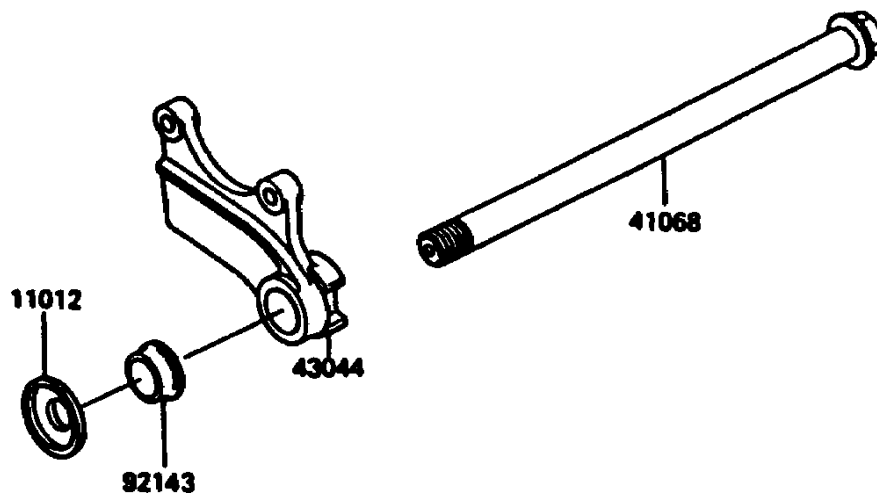

1989 KX125

PARTS DIAGRAM

Rear Hub

1989 KX125

PARTS LIST

Rear Hub

ITEM NAME

PART NUMBER

QUANTITY
