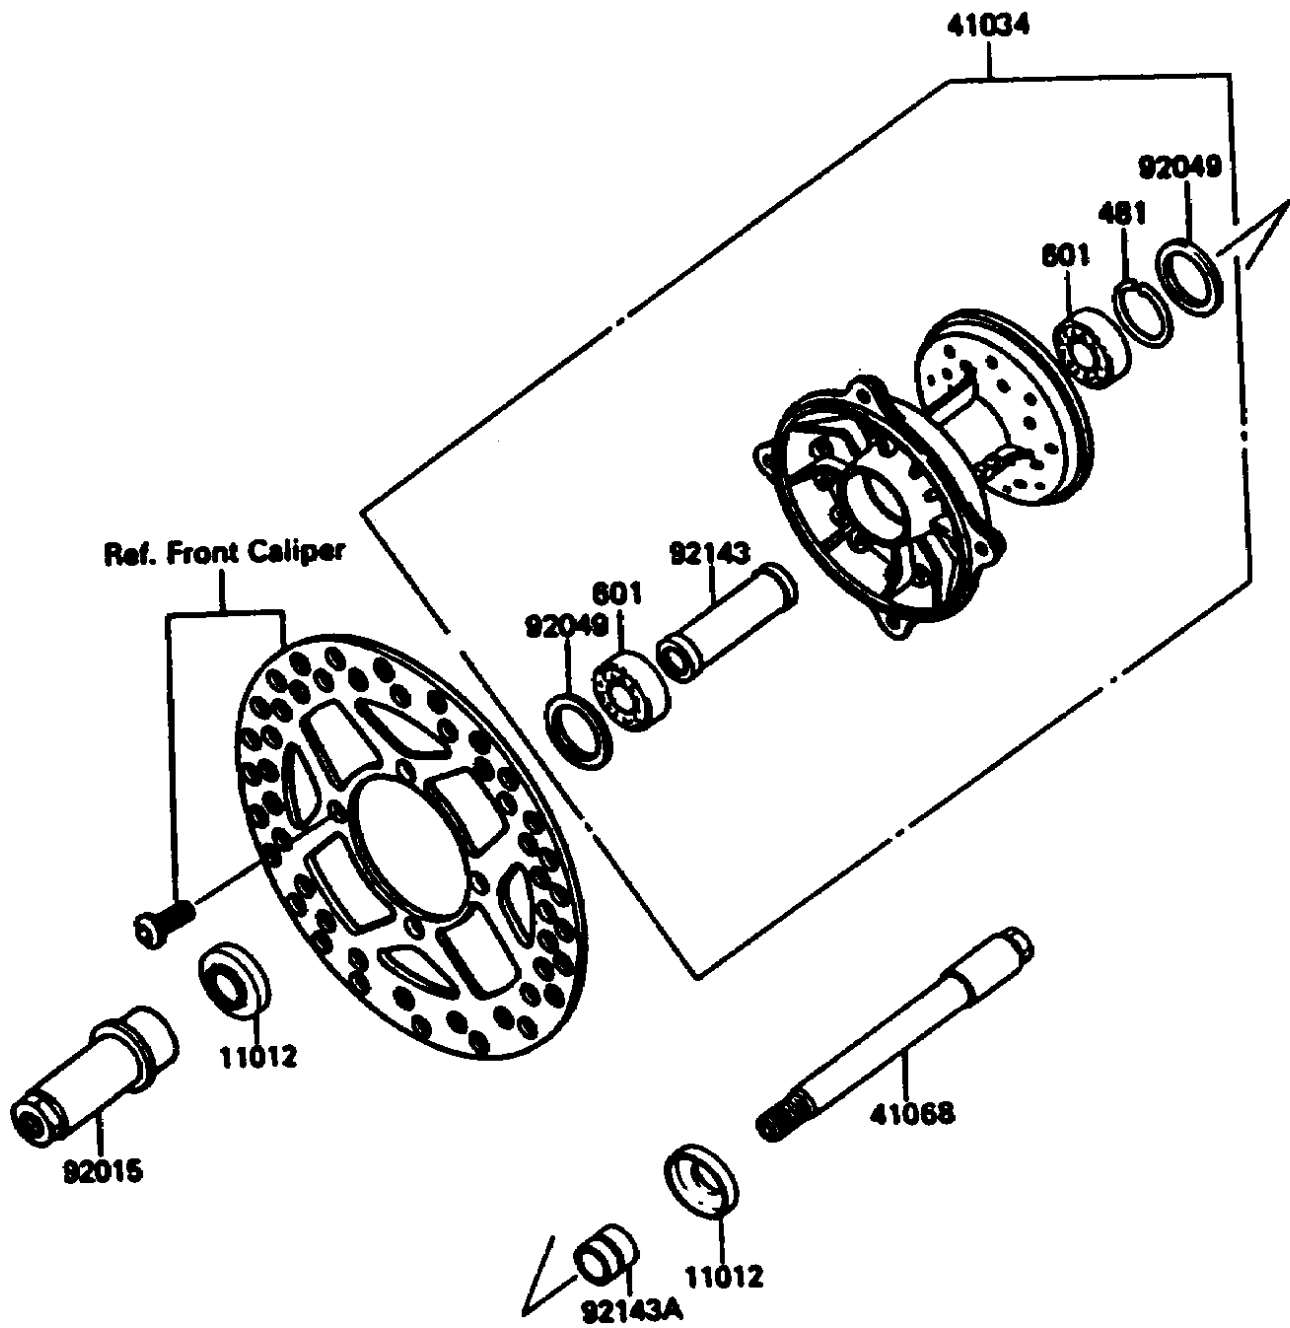

1989 KX125

PARTS DIAGRAM

Front Hub

(F2230.)

1989 KX125

PARTS LIST

Front Hub

ITEM NAME

PART NUMBER

QUANTITY
