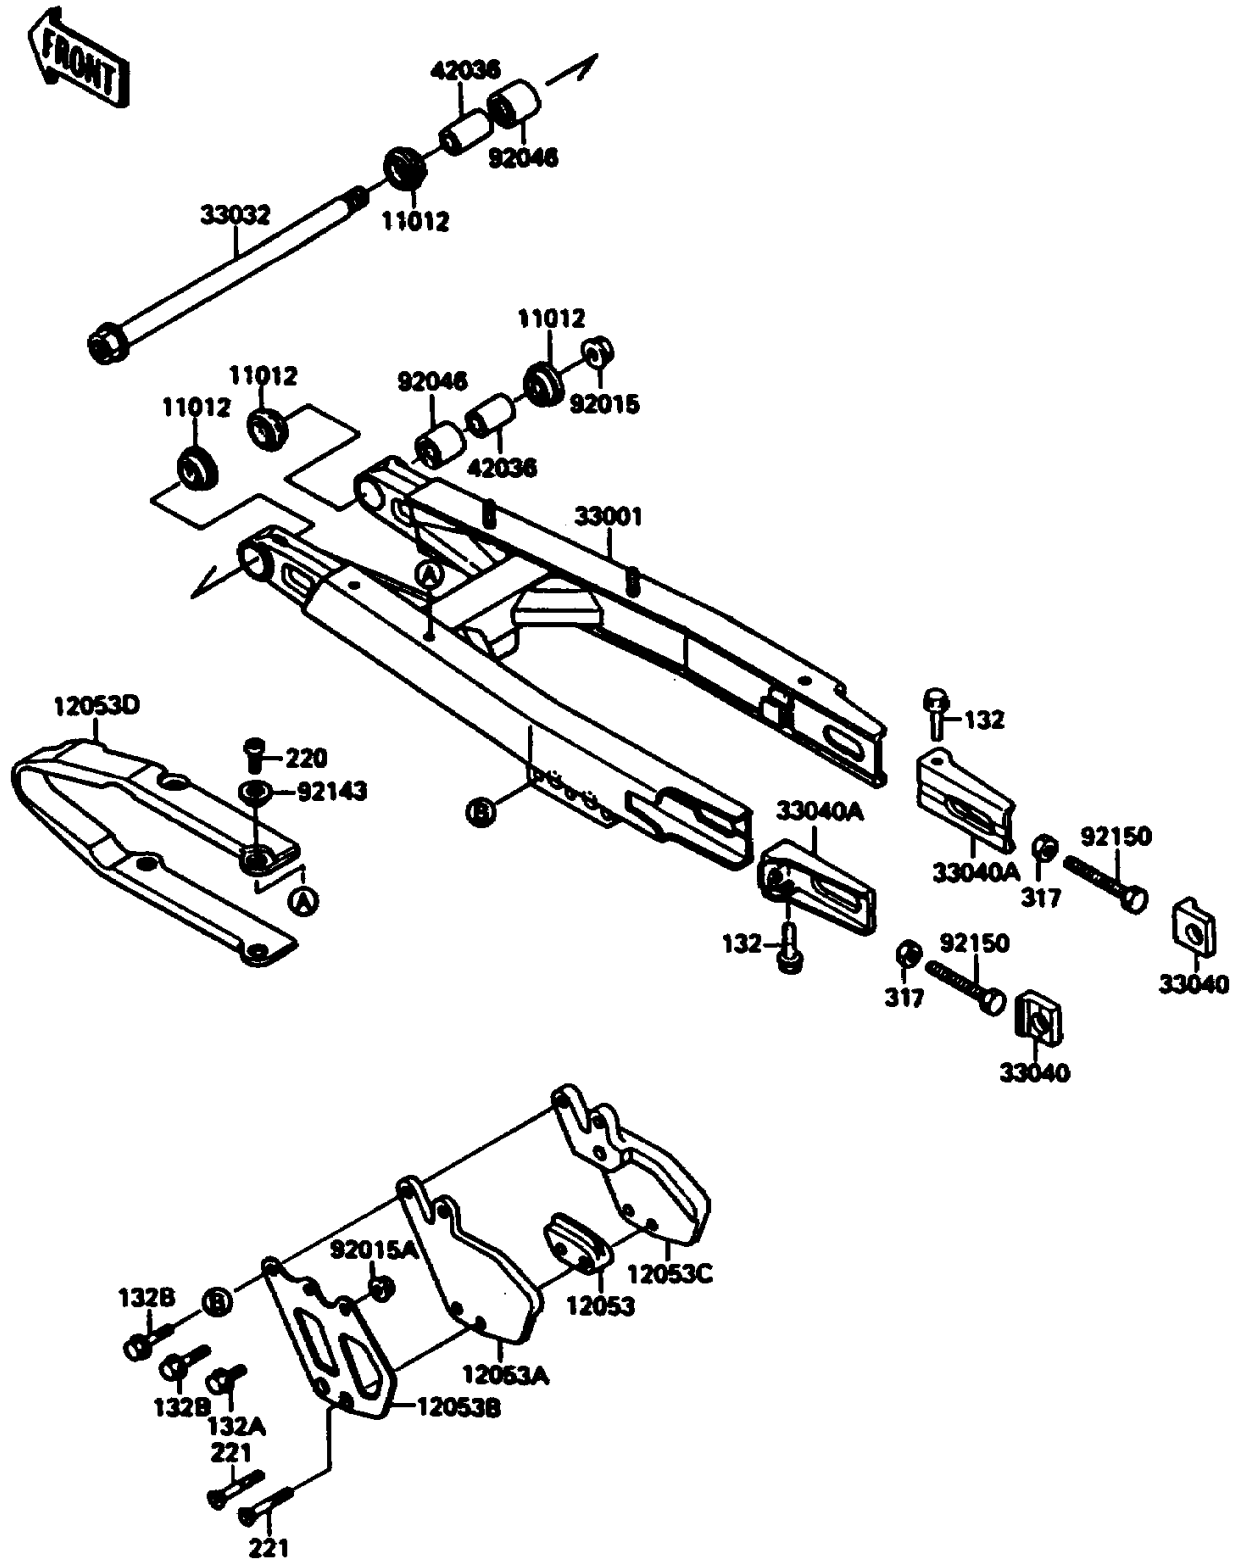

1989 KX125

PARTS DIAGRAM

Swingarm

(F2141)

1989 KX125

PARTS LIST

Swingarm

ITEM NAME

PART NUMBER

QUANTITY
