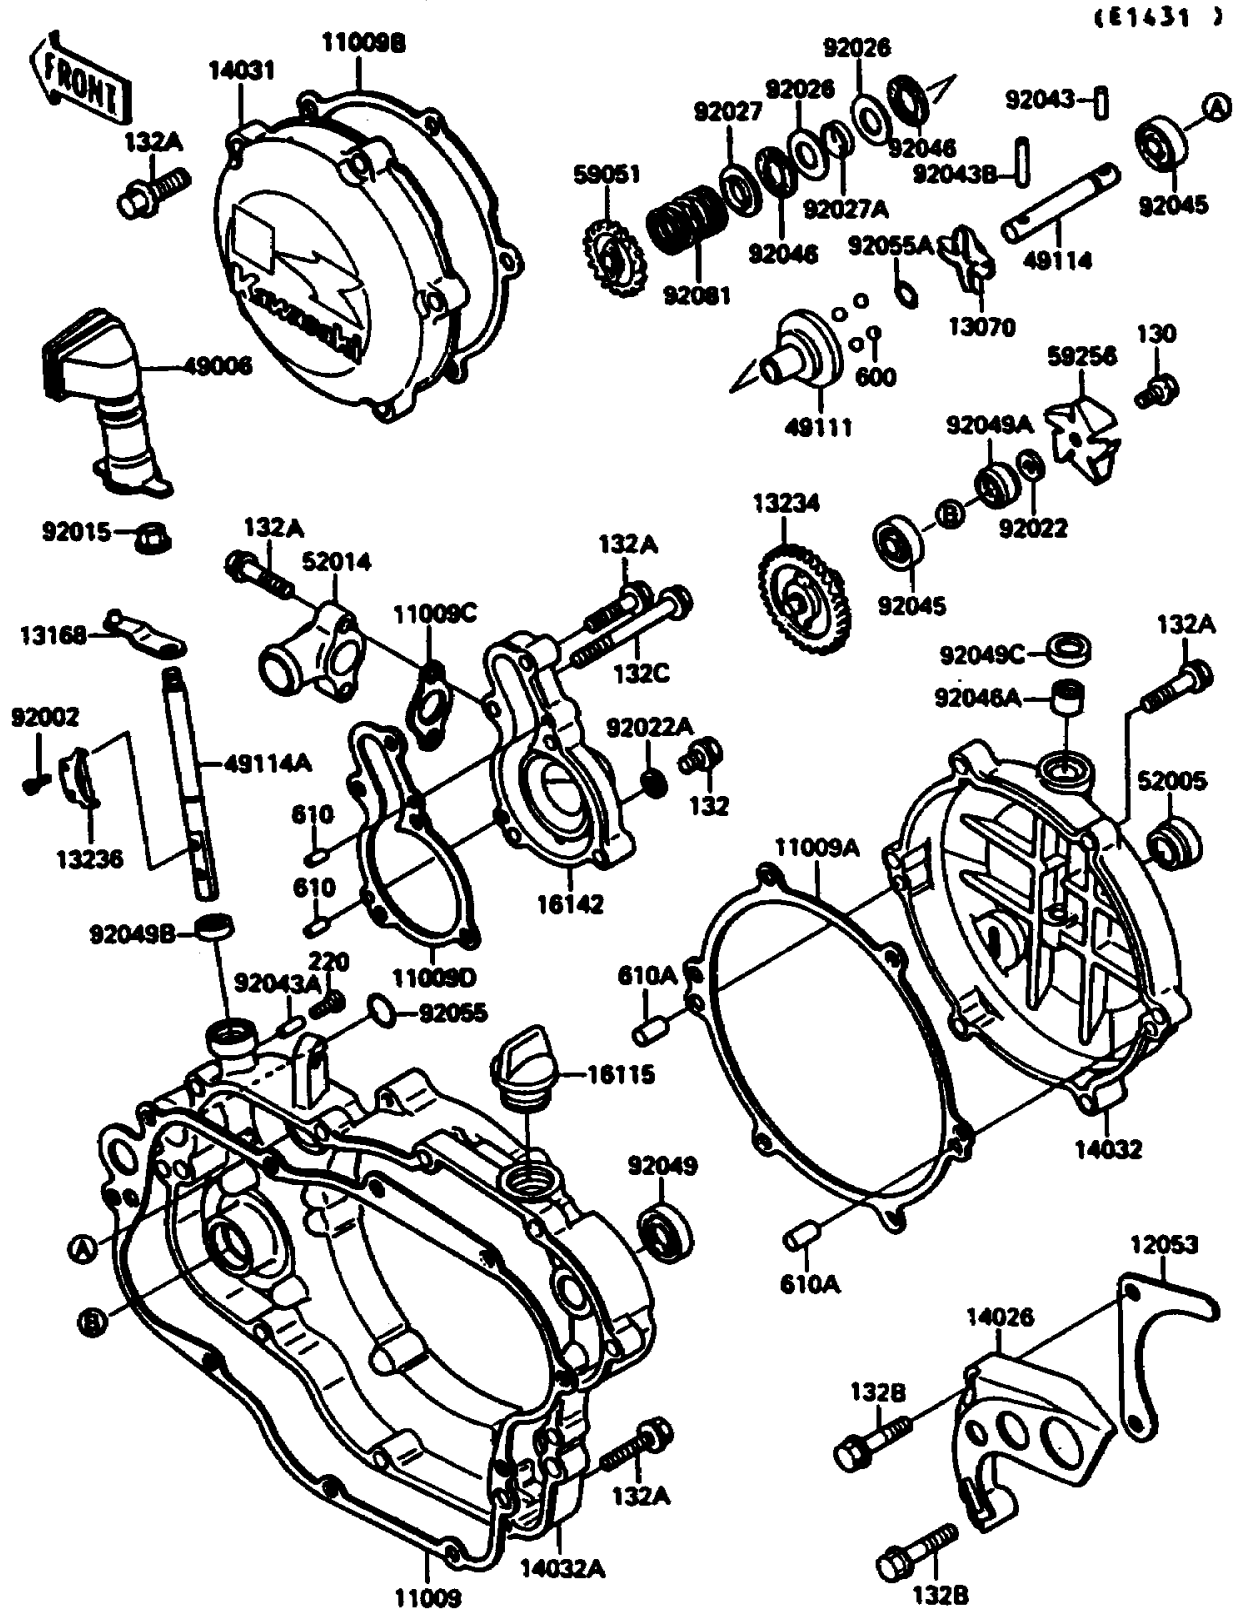

1989 KX125

PARTS DIAGRAM

Engine Cover(s)

Kawasaki

Let the Good Times Roll®

1989 KX125

PARTS LIST

Engine Cover(s)

ITEM NAME

PART NUMBER

QUANTITY
