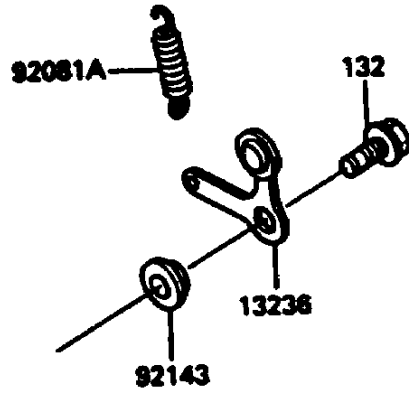

1989 KX125

PARTS DIAGRAM

Gear Change Mechanism

(E1370)

1989 KX125

PARTS LIST

Gear Change Mechanism

ITEM NAME

PART NUMBER

QUANTITY
