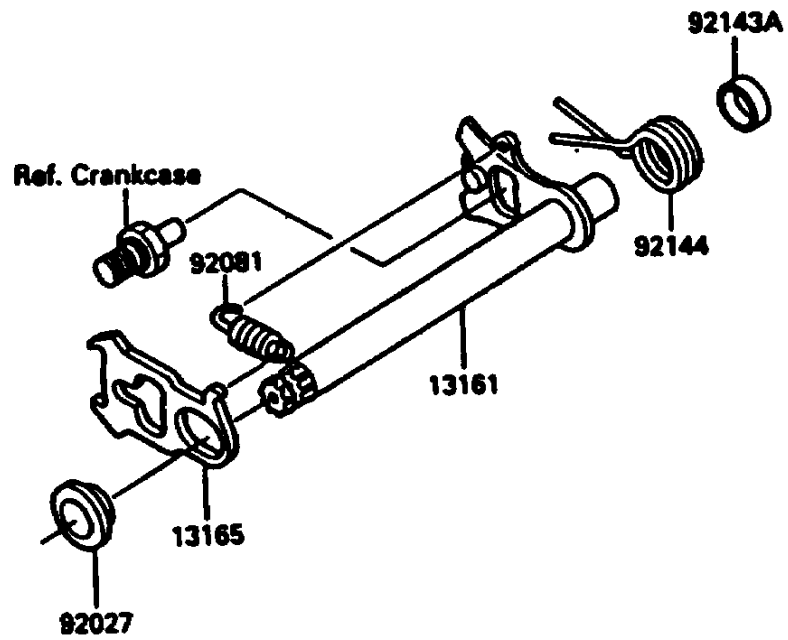

1989 KX125

PARTS DIAGRAM

Gear Change Mechanism

(E1370)

1989 KX125

PARTS LIST

Gear Change Mechanism

ITEM NAME

PART NUMBER

QUANTITY
