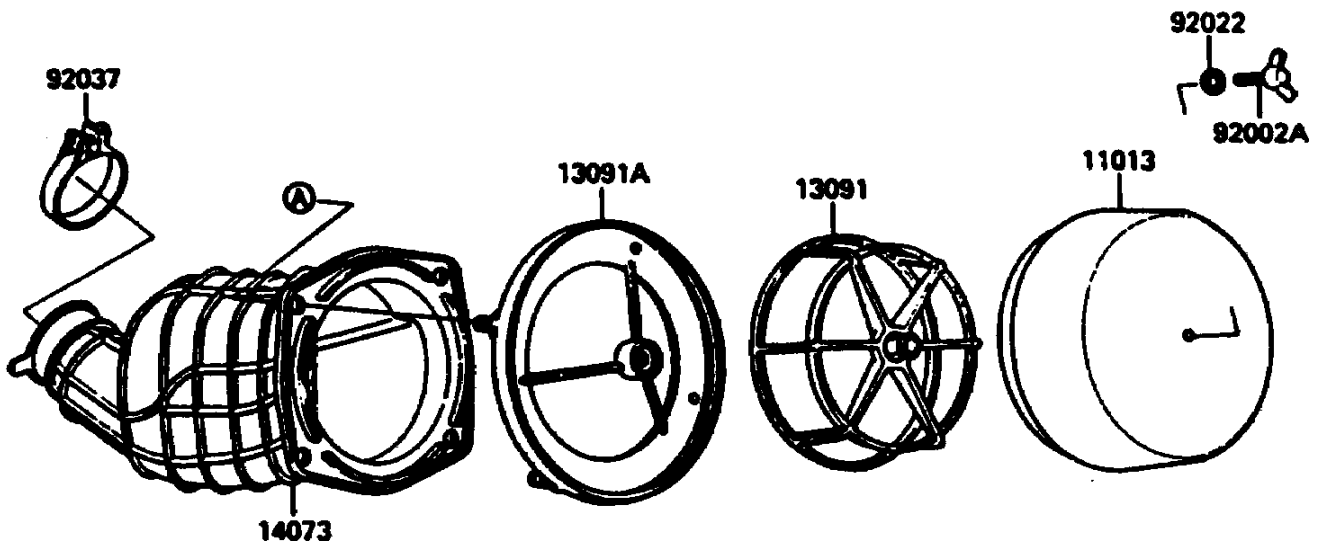

1989 KX125

PARTS DIAGRAM

Air Cleaner

(E1130)

1989 KX125

PARTS LIST

Air Cleaner

ITEM NAME

PART NUMBER

QUANTITY
