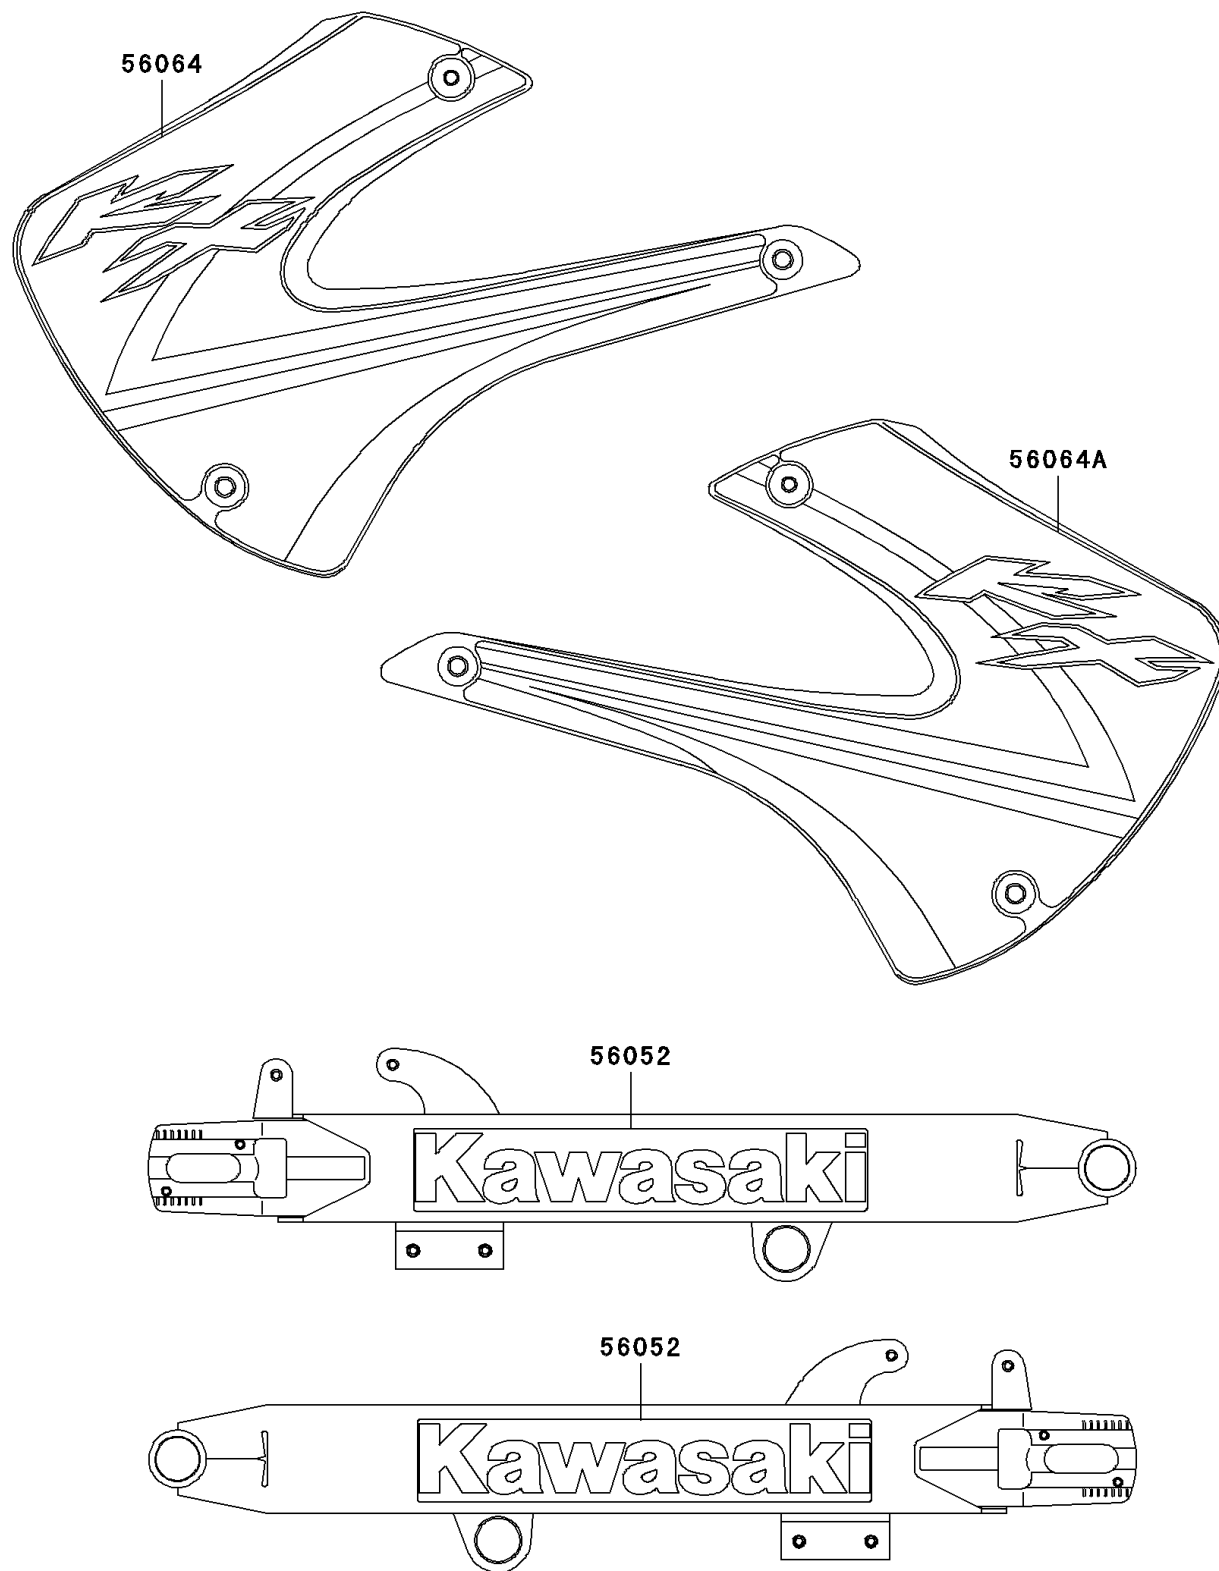

2002 KX100

PARTS DIAGRAM

Decals(D2)

Kawasaki

Let the Good Times Roll®

F2861A

2002 KX100

PARTS LIST

Decals(D2)

Kawasaki

Let the Good Times Roll®

ITEM NAME

PART NUMBER

QUANTITY
