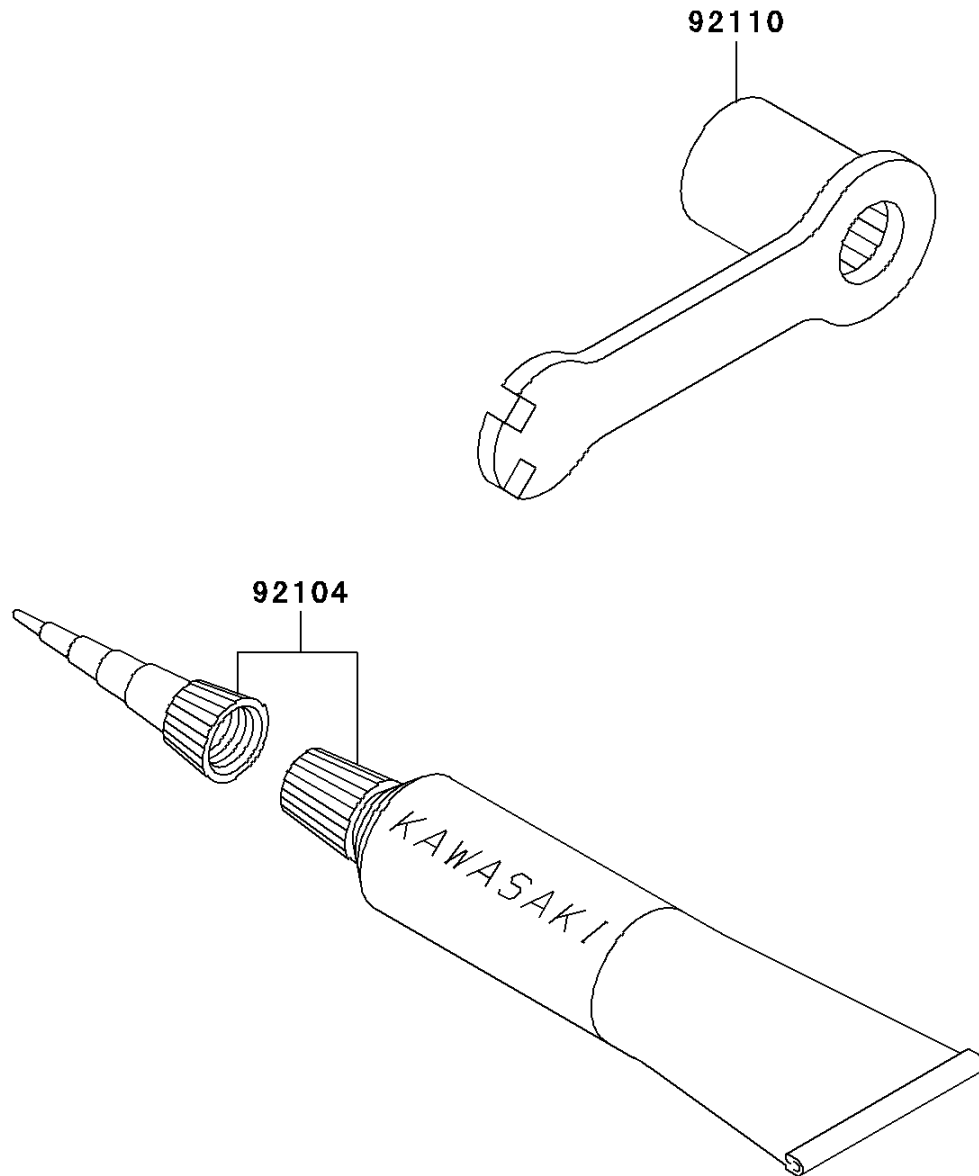

2002 KX100

PARTS DIAGRAM

Owner's Tools

F2810

2002 KX100

PARTS LIST

Owner's Tools

Kawasaki

Let the Good Times Roll®

ITEM NAME

PART NUMBER

QUANTITY
