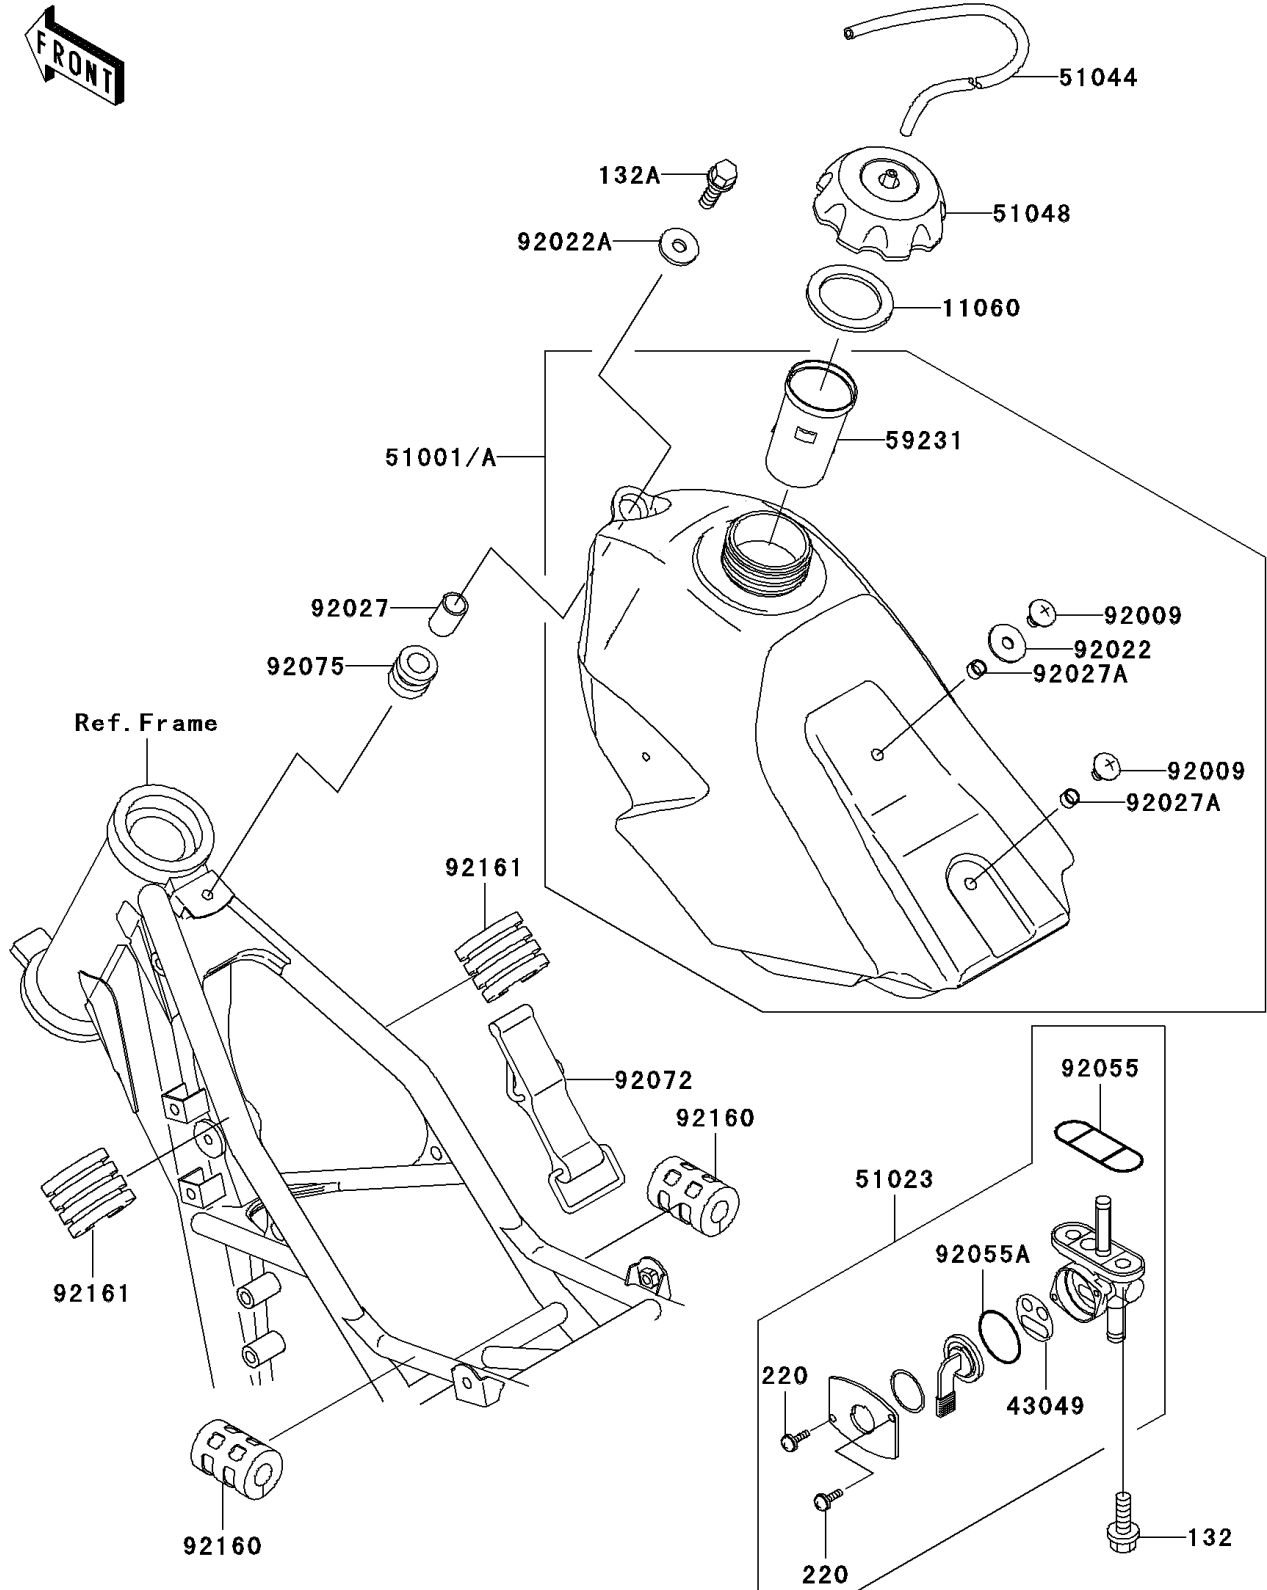

2002 KX100

PARTS DIAGRAM

Fuel Tank

F2410

2002 KX100

PARTS LIST

Fuel Tank

ITEM NAME

PART NUMBER

QUANTITY
