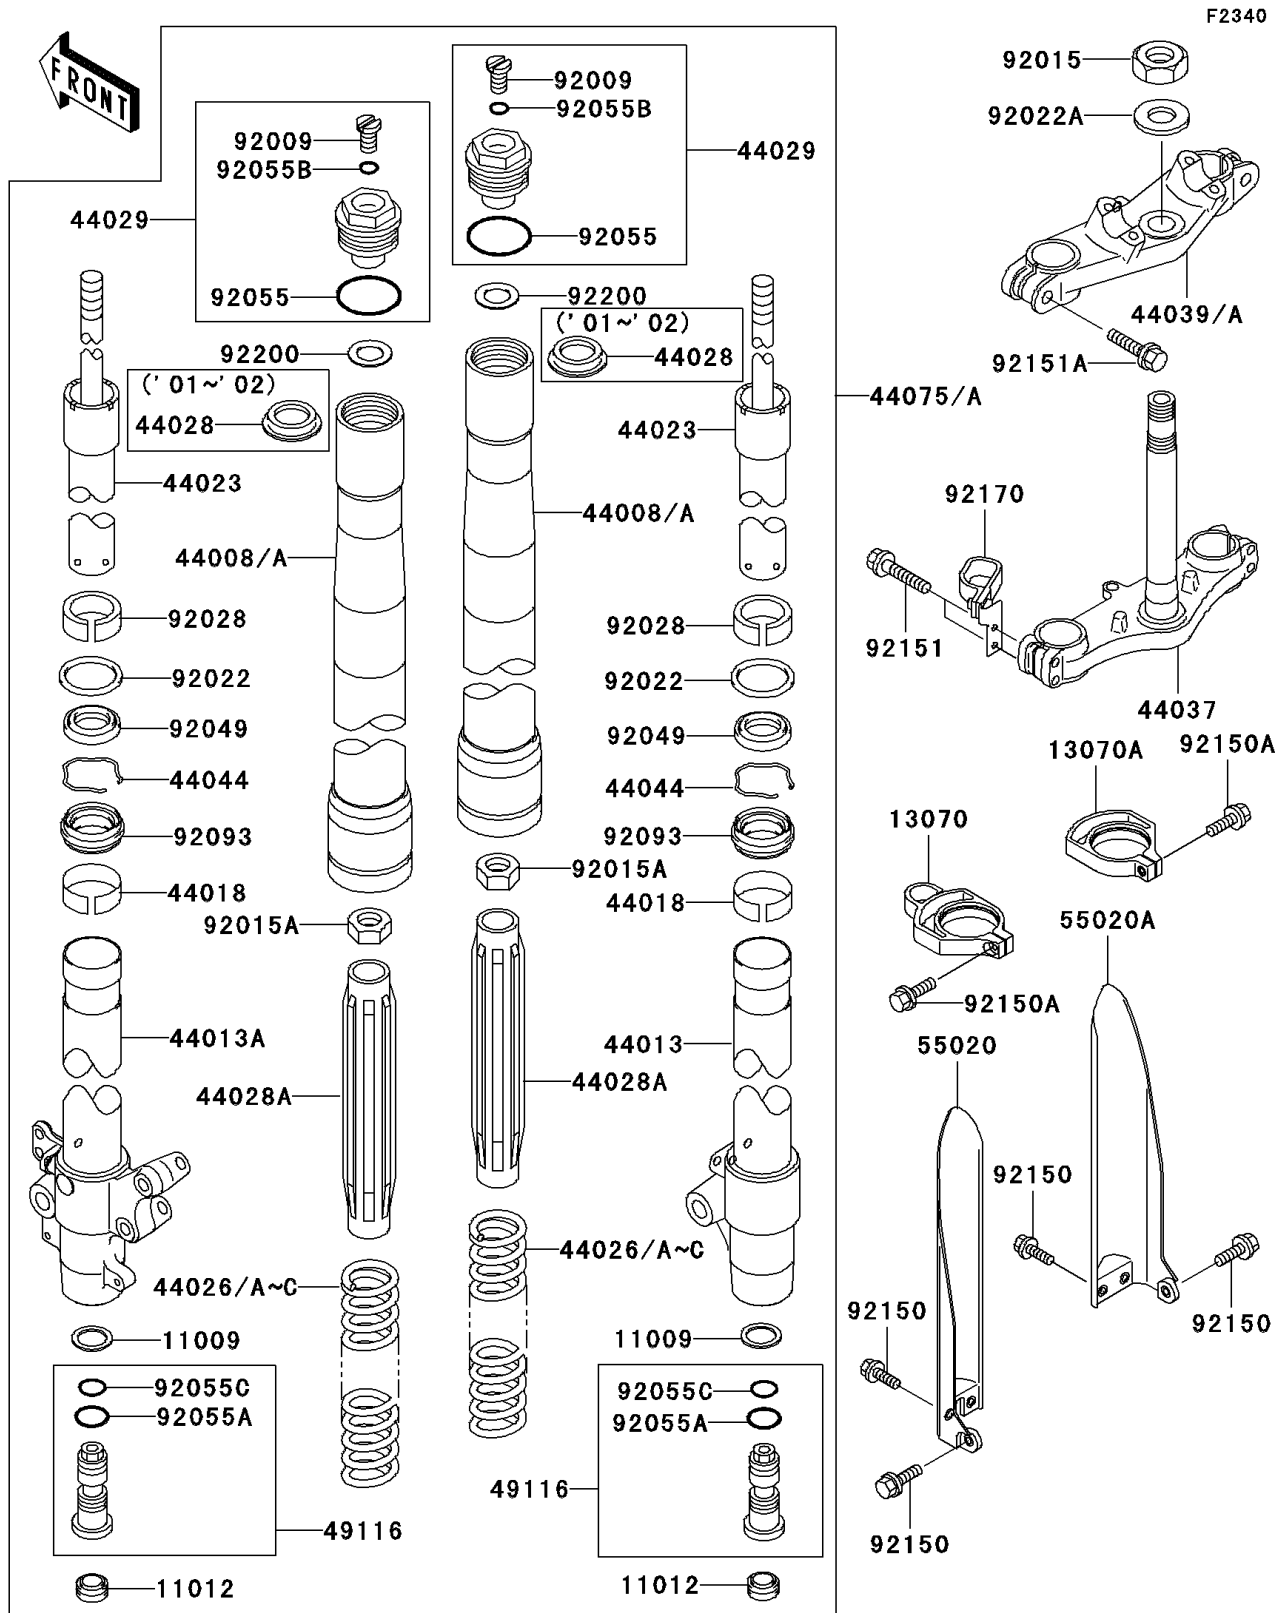

# 2002 KX100

## PARTS DIAGRAM

### Front Fork

## PARTS LIST