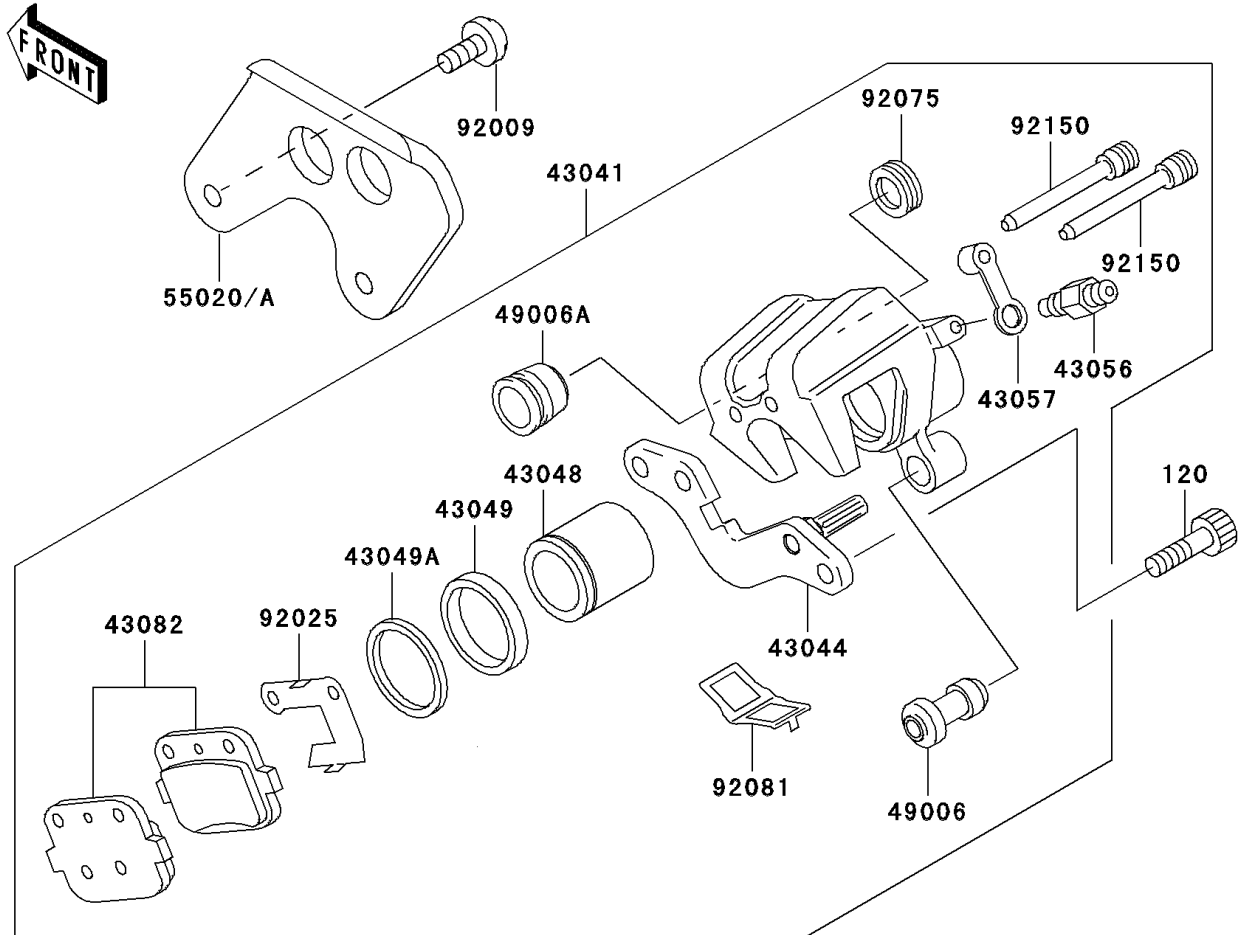

2002 KX100

PARTS DIAGRAM

Rear Brake(D1-D3)

F2294

2002 KX100

PARTS LIST

Rear Brake(D1-D3)

ITEM NAME

PART NUMBER

QUANTITY
