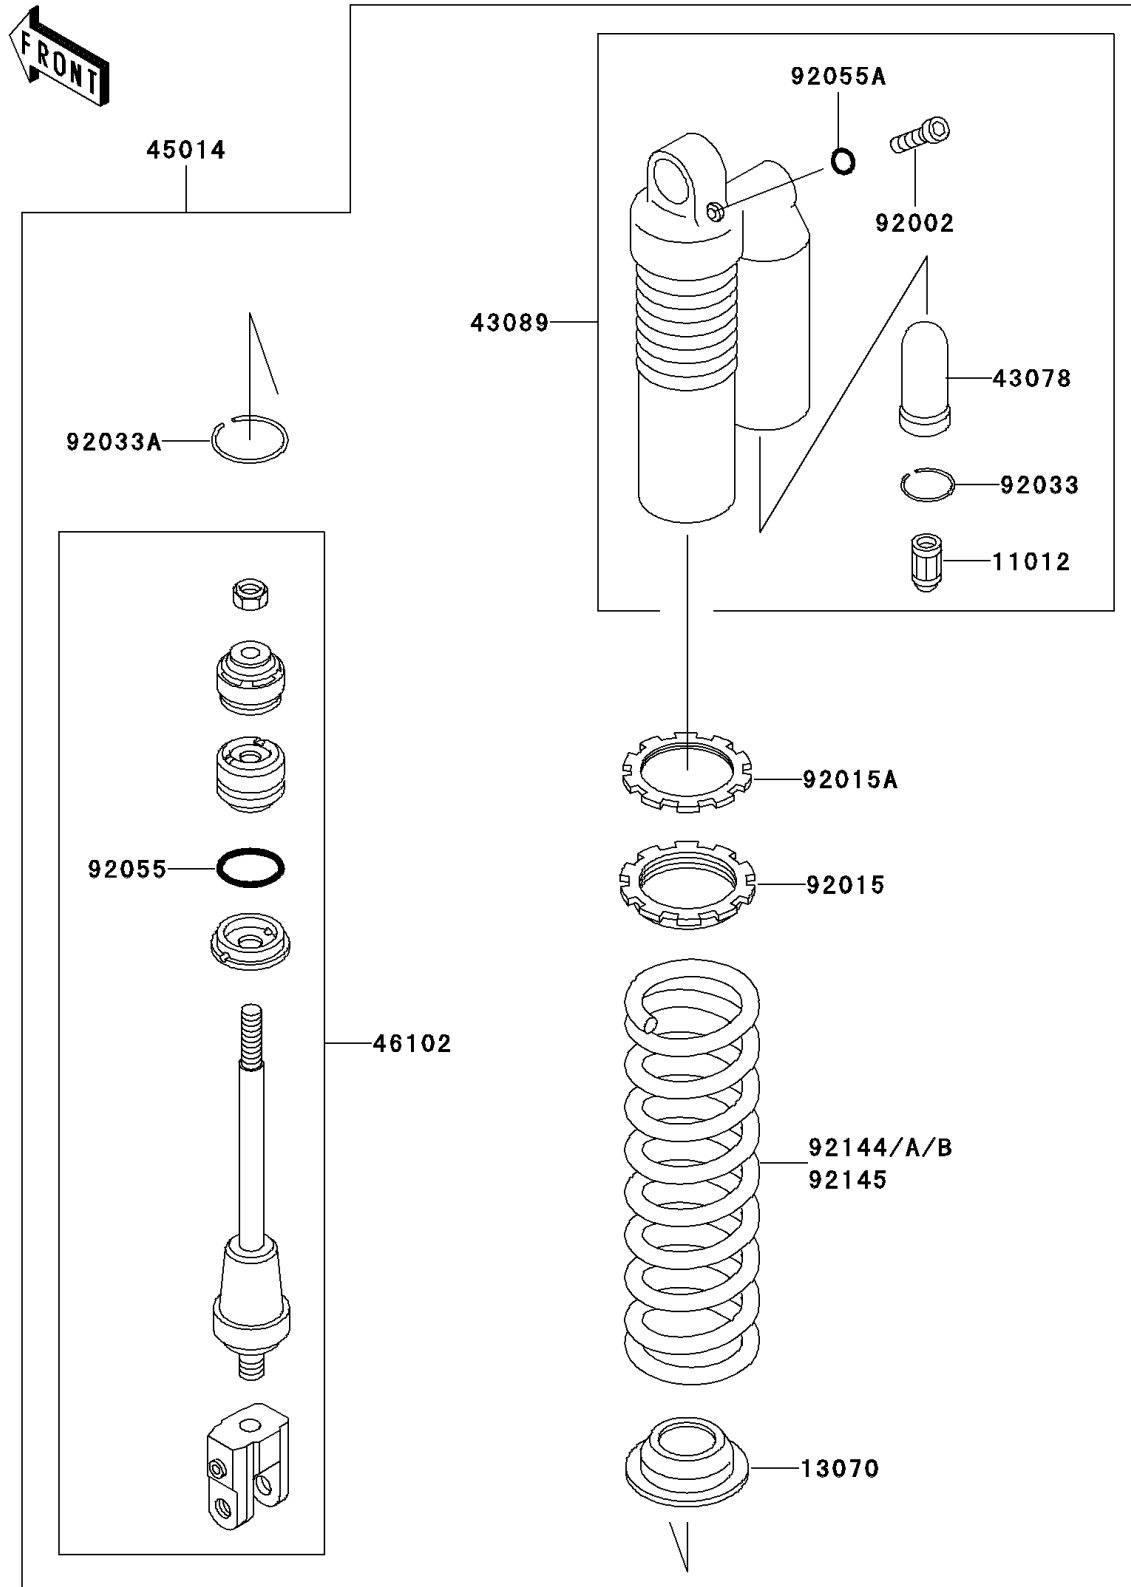

2004 KX100

PARTS DIAGRAM

Shock Absorber(s)

F2280

2004 KX100

PARTS LIST

Shock Absorber(s)

Kawasaki

Let the Good Times Roll®

ITEM NAME

PART NUMBER

QUANTITY
