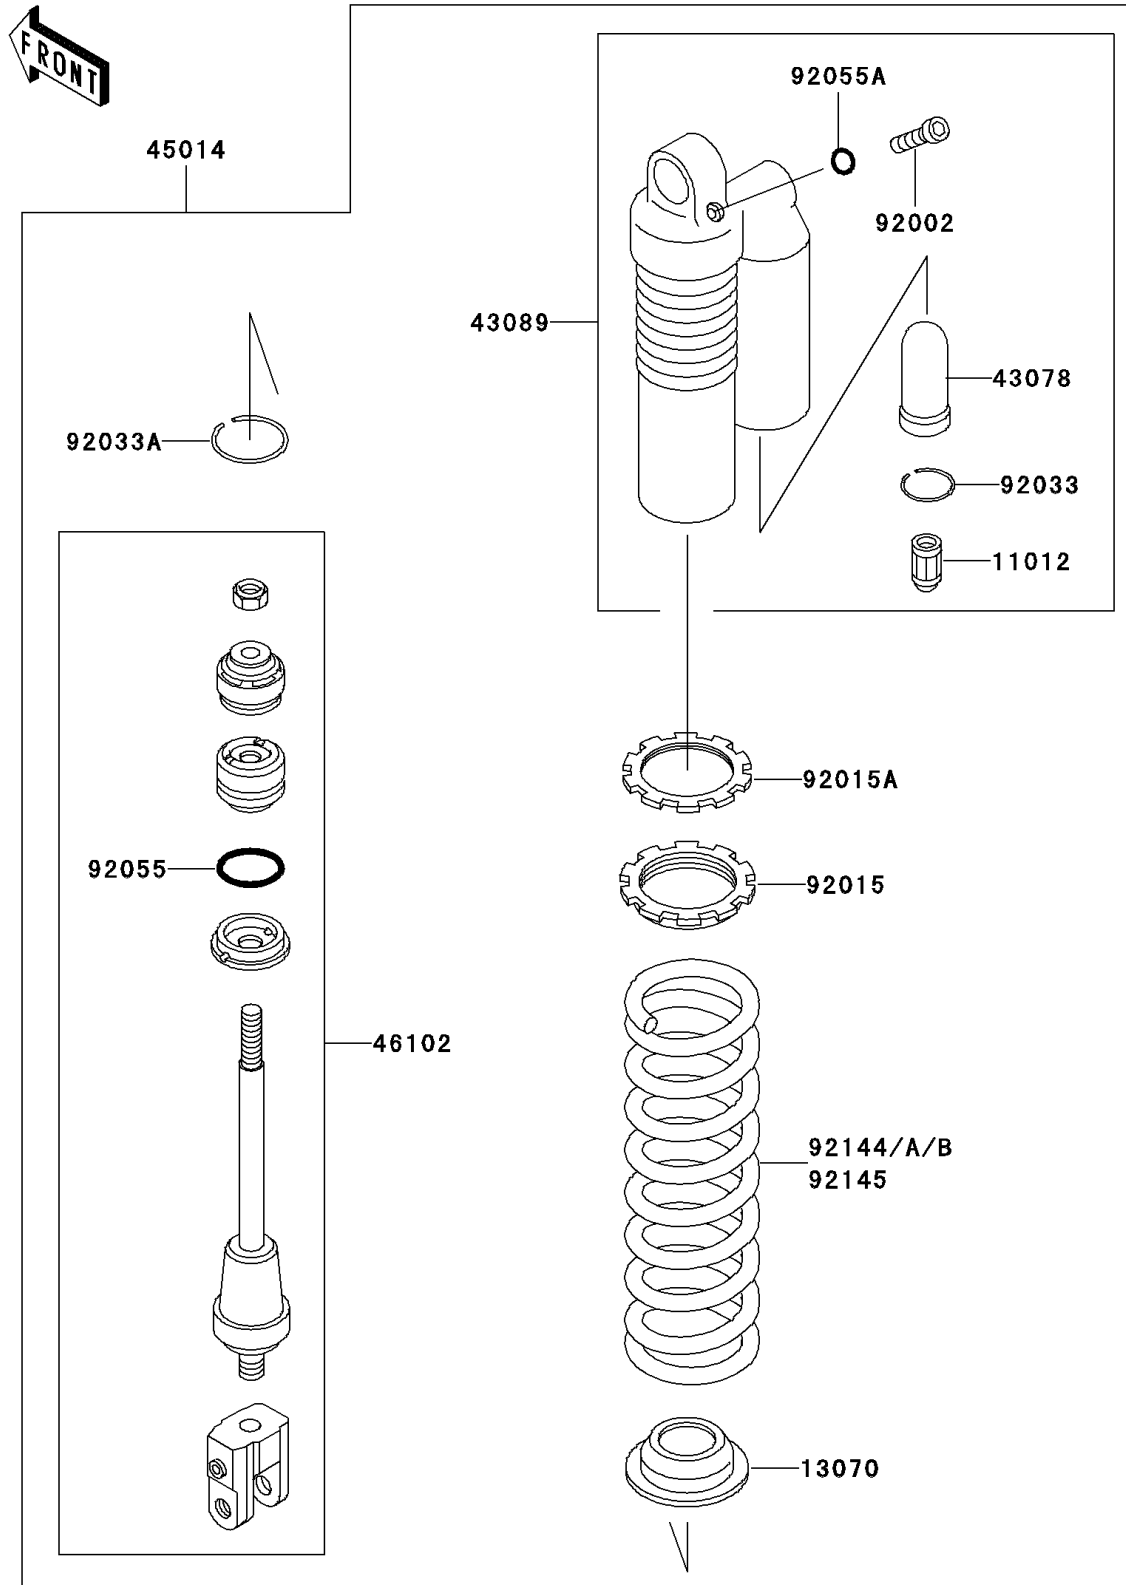

2001 KX100

PARTS DIAGRAM

Shock Absorber(s)

F2280

2001 KX100

PARTS LIST

Shock Absorber(s)

ITEM NAME

PART NUMBER

QUANTITY
