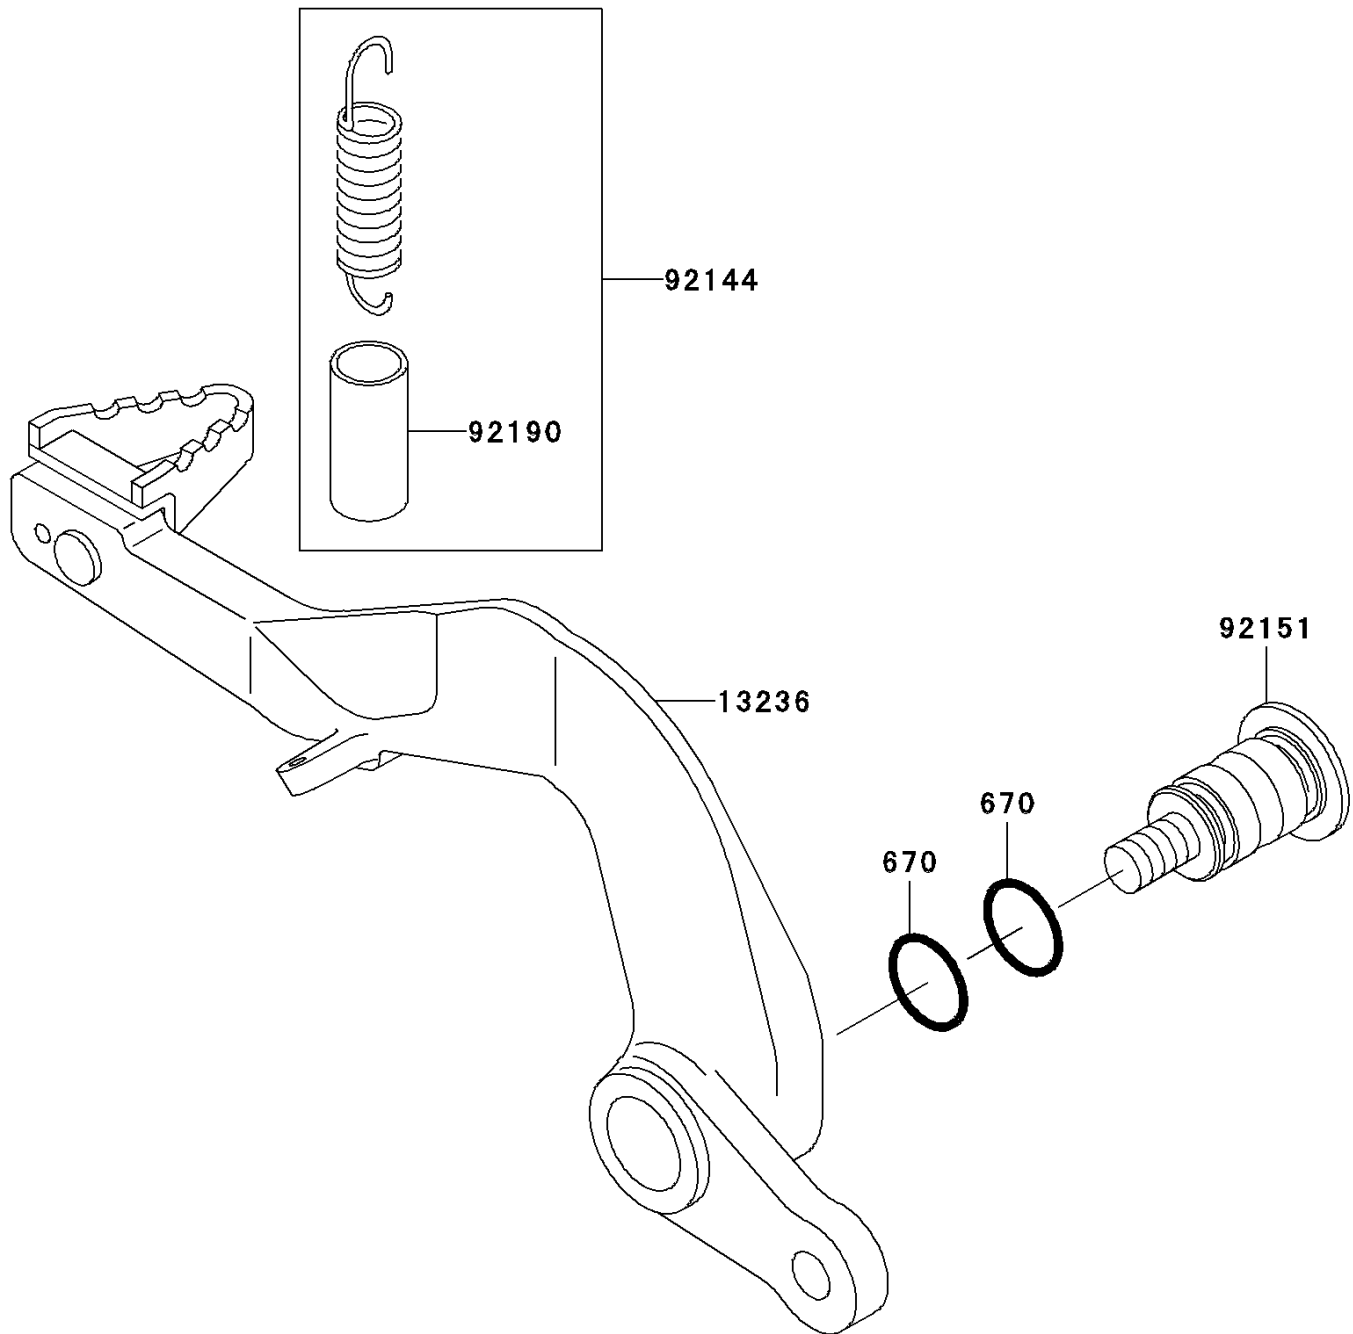

2002 KX100

PARTS DIAGRAM

Brake Pedal

F2260

2002 KX100

PARTS LIST

Brake Pedal

Kawasaki

Let the Good Times Roll®

ITEM NAME

PART NUMBER

QUANTITY
