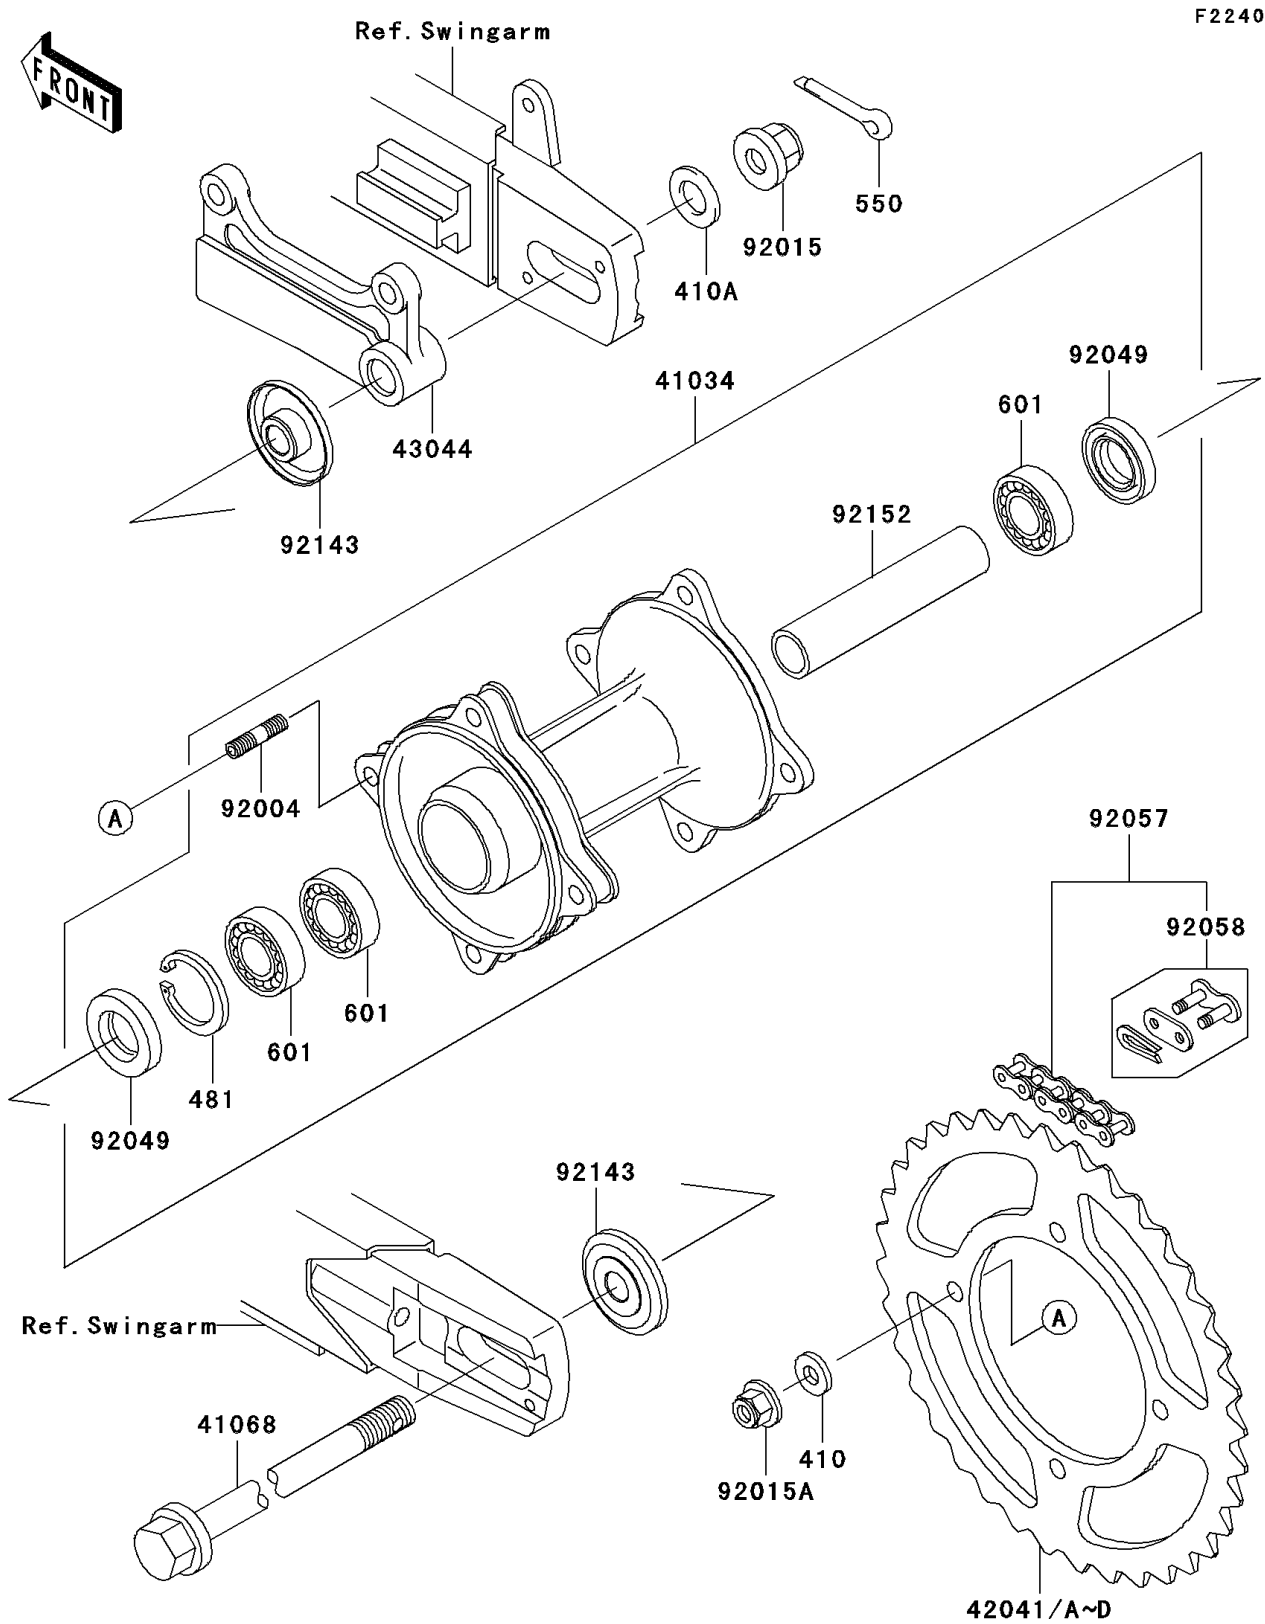

2002 KX100

PARTS DIAGRAM

Rear Hub

2002 KX100

PARTS LIST

Rear Hub

ITEM NAME

PART NUMBER

QUANTITY
