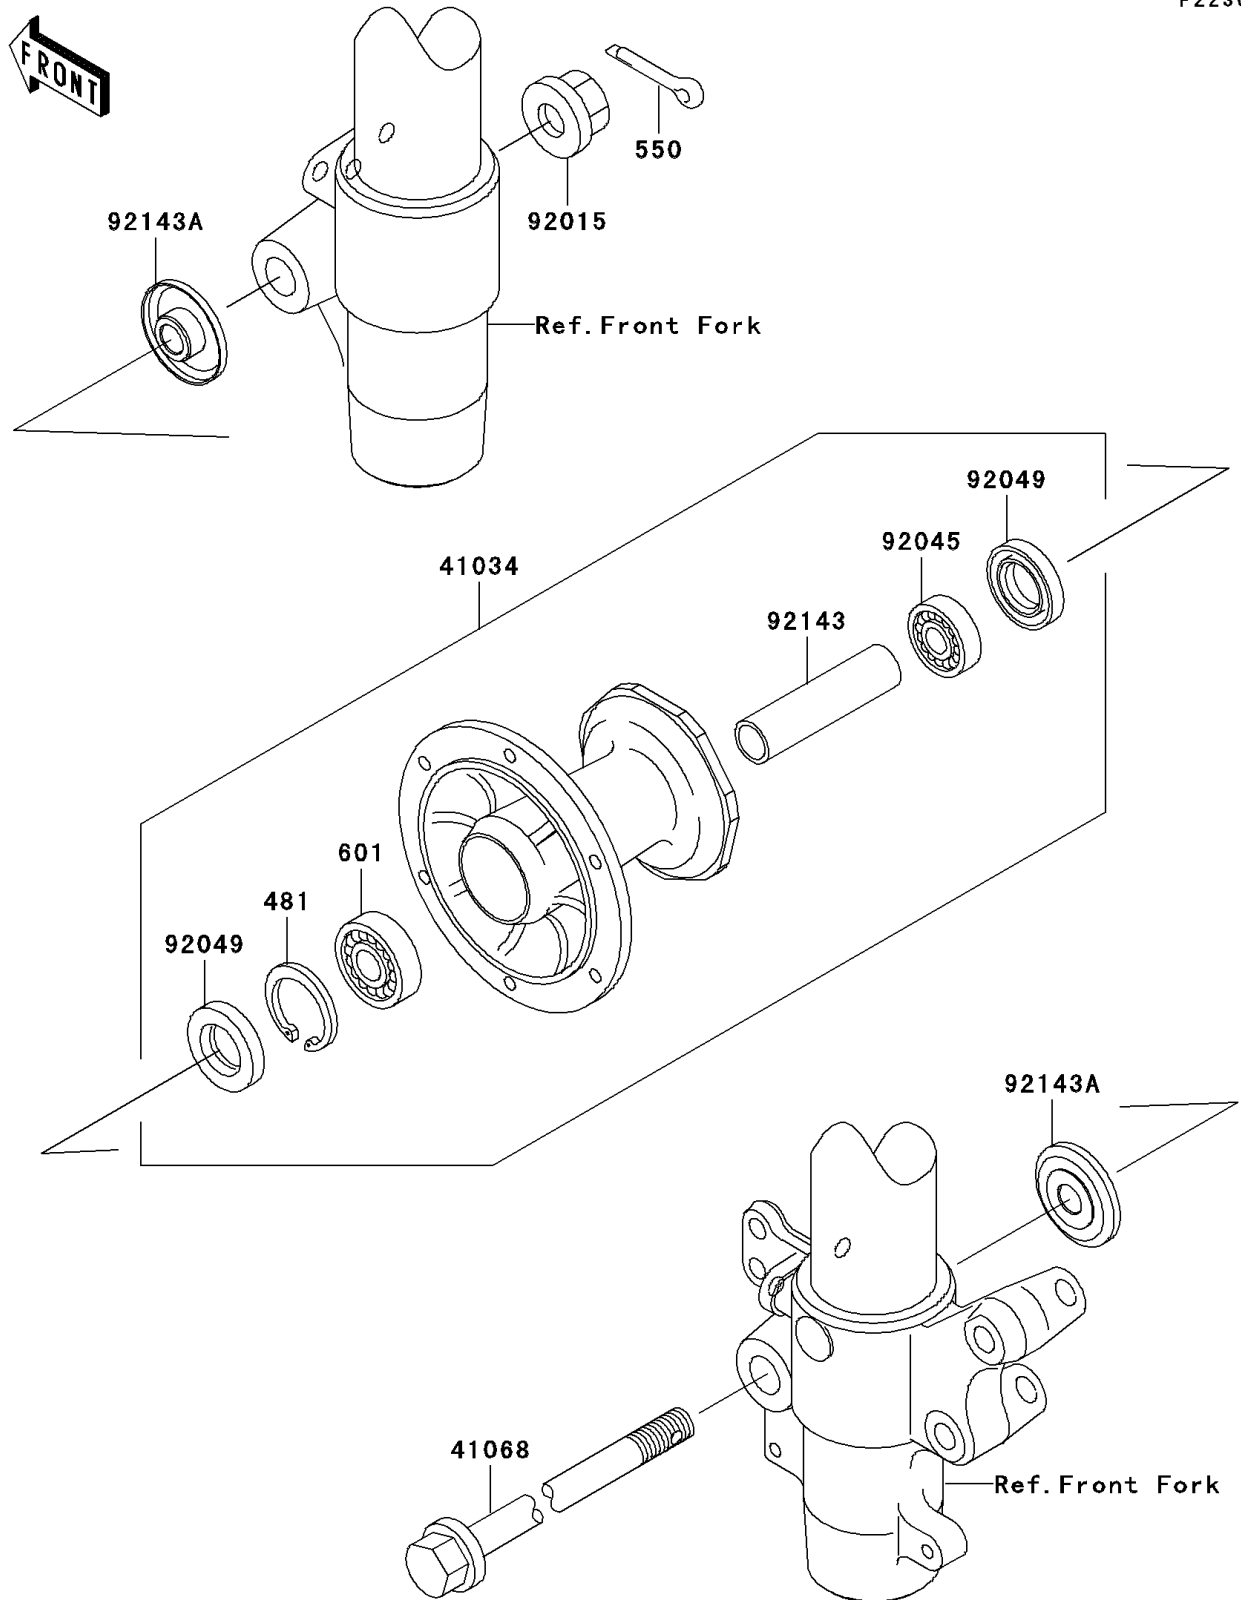

2002 KX100

PARTS DIAGRAM

Front Hub

F2230

2002 KX100

PARTS LIST

Front Hub

ITEM NAME

PART NUMBER

QUANTITY
