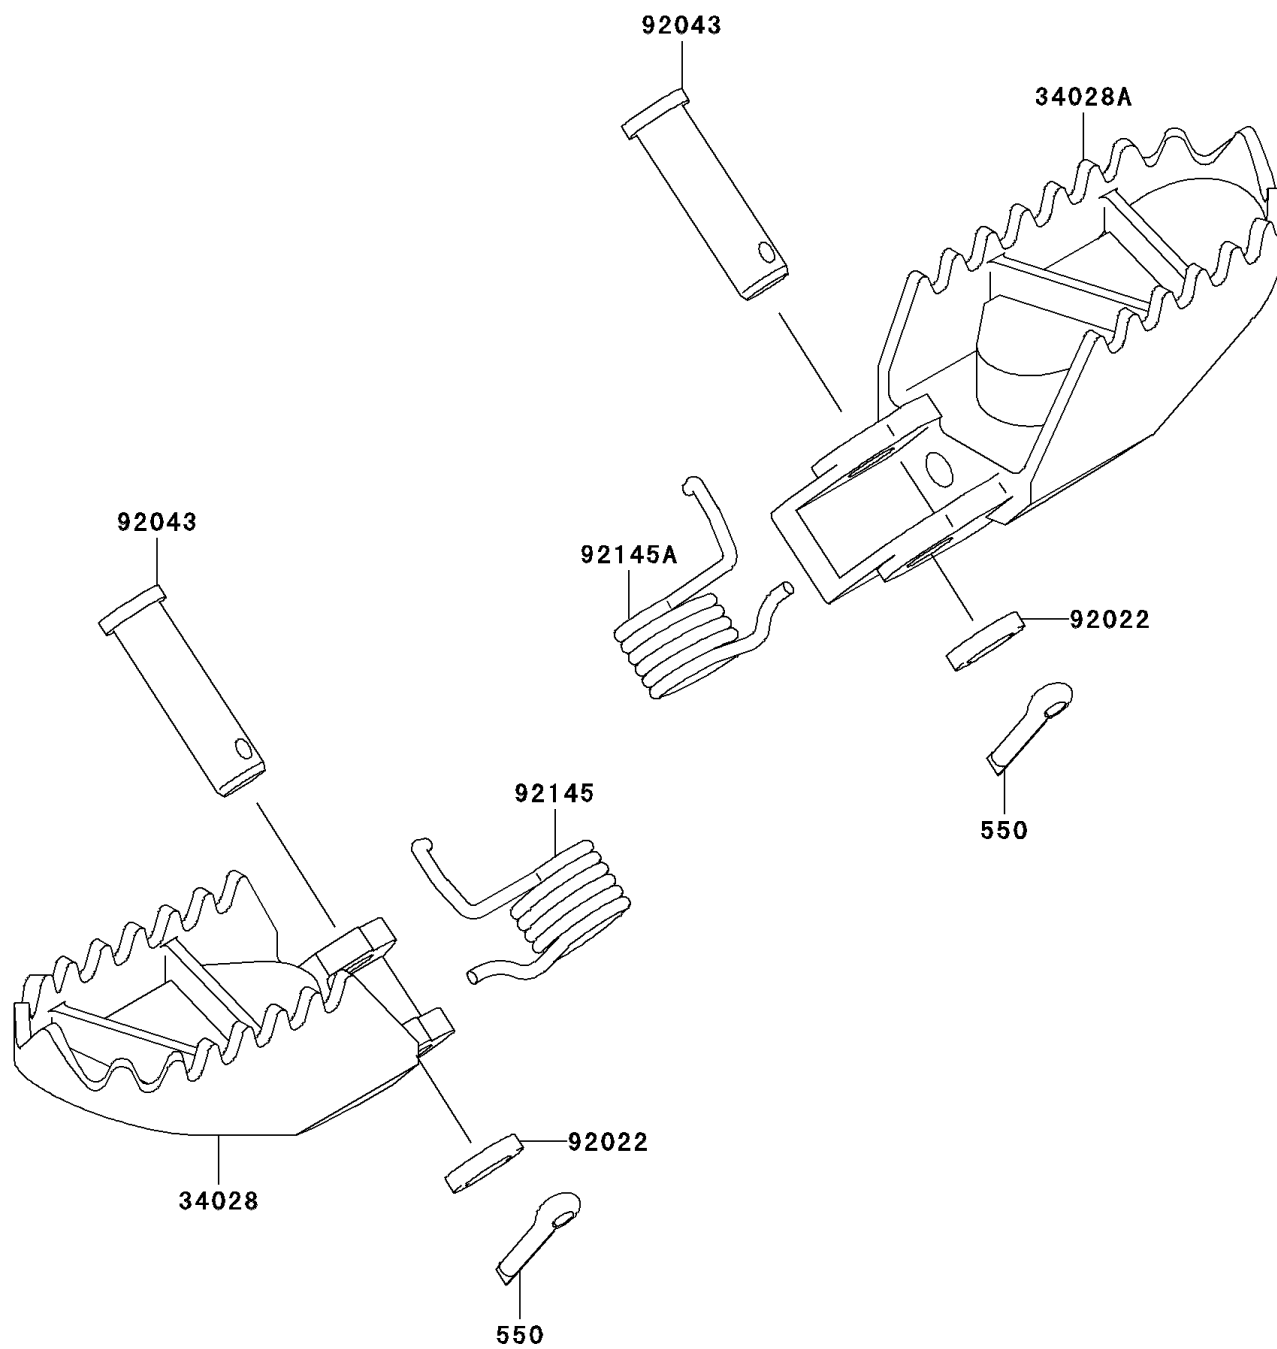

2003 KX100

PARTS DIAGRAM

Footrests

F2160

2003 KX100

PARTS LIST

Footrests

Kawasaki

Let the Good Times Roll®

ITEM NAME

PART NUMBER

QUANTITY
