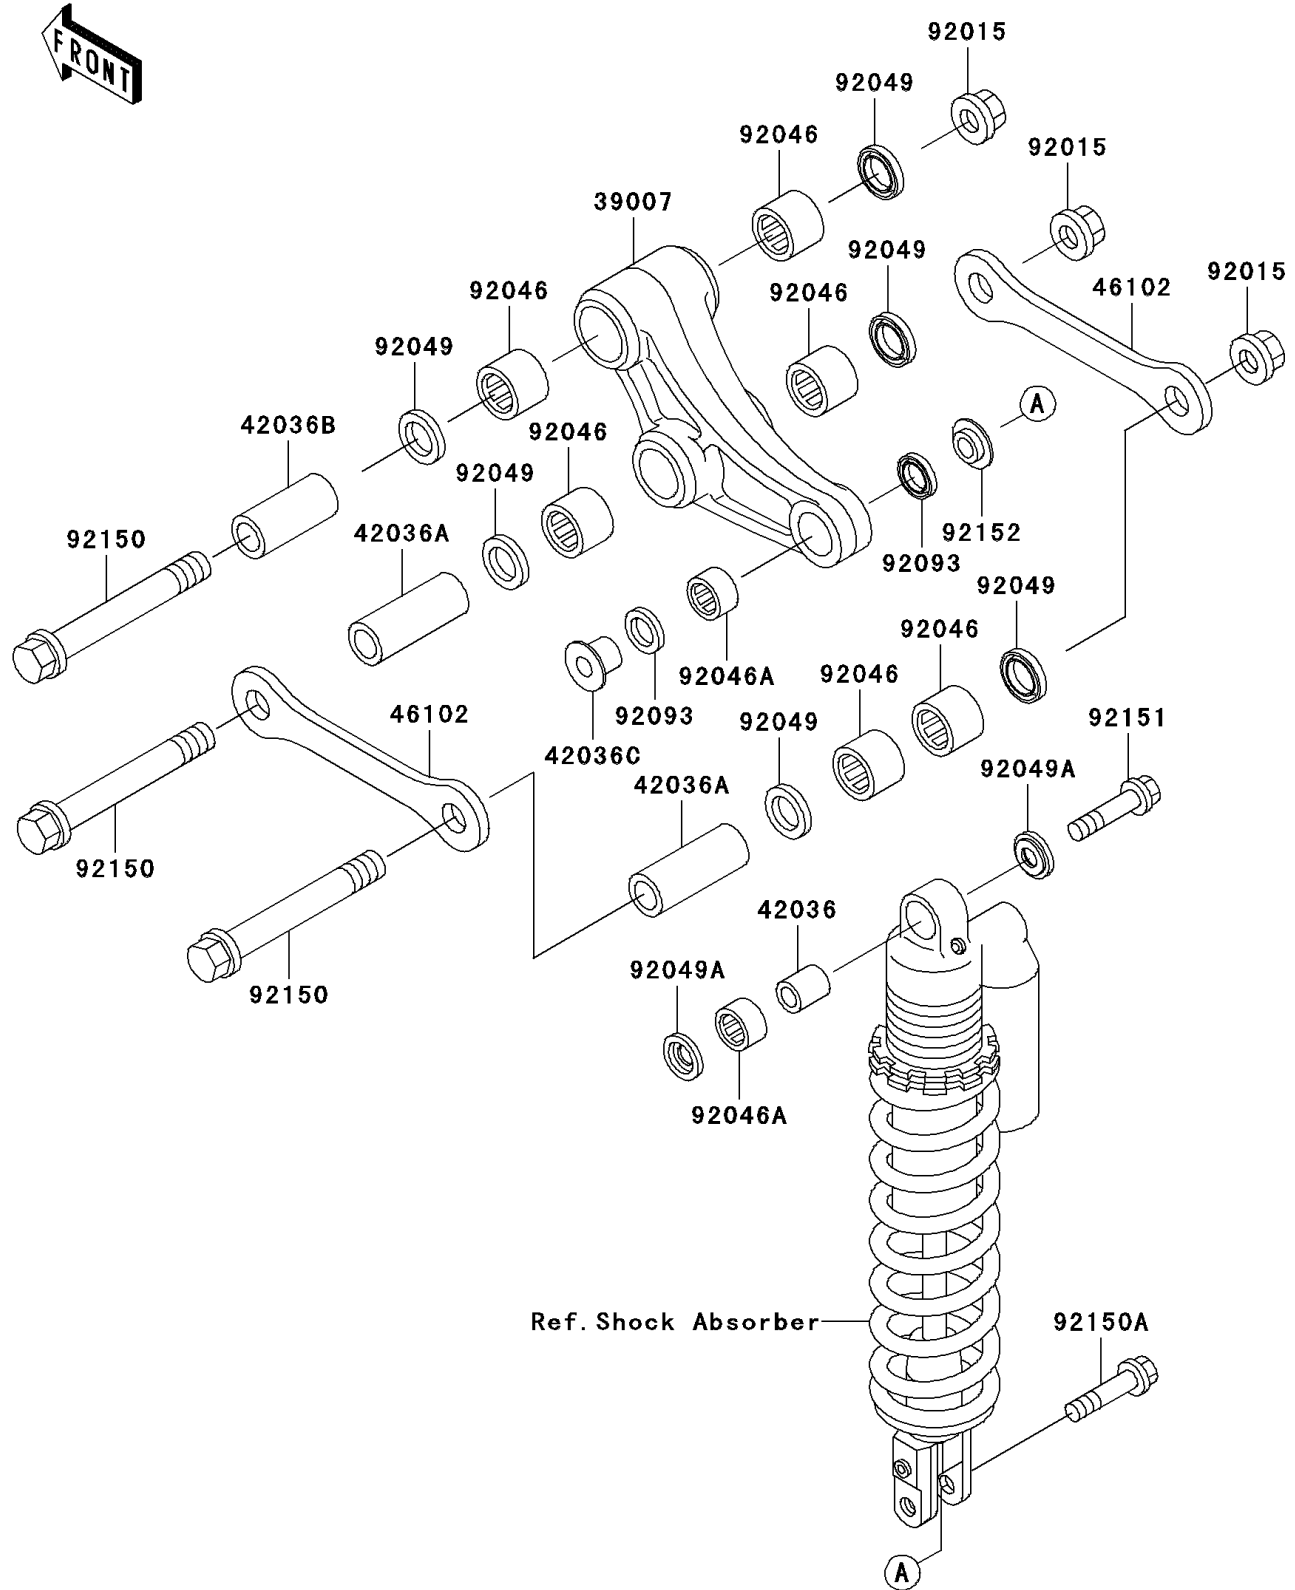

2002 KX100

PARTS DIAGRAM

Rear Suspension

F2150

2002 KX100

PARTS LIST

Rear Suspension

ITEM NAME

PART NUMBER

QUANTITY
