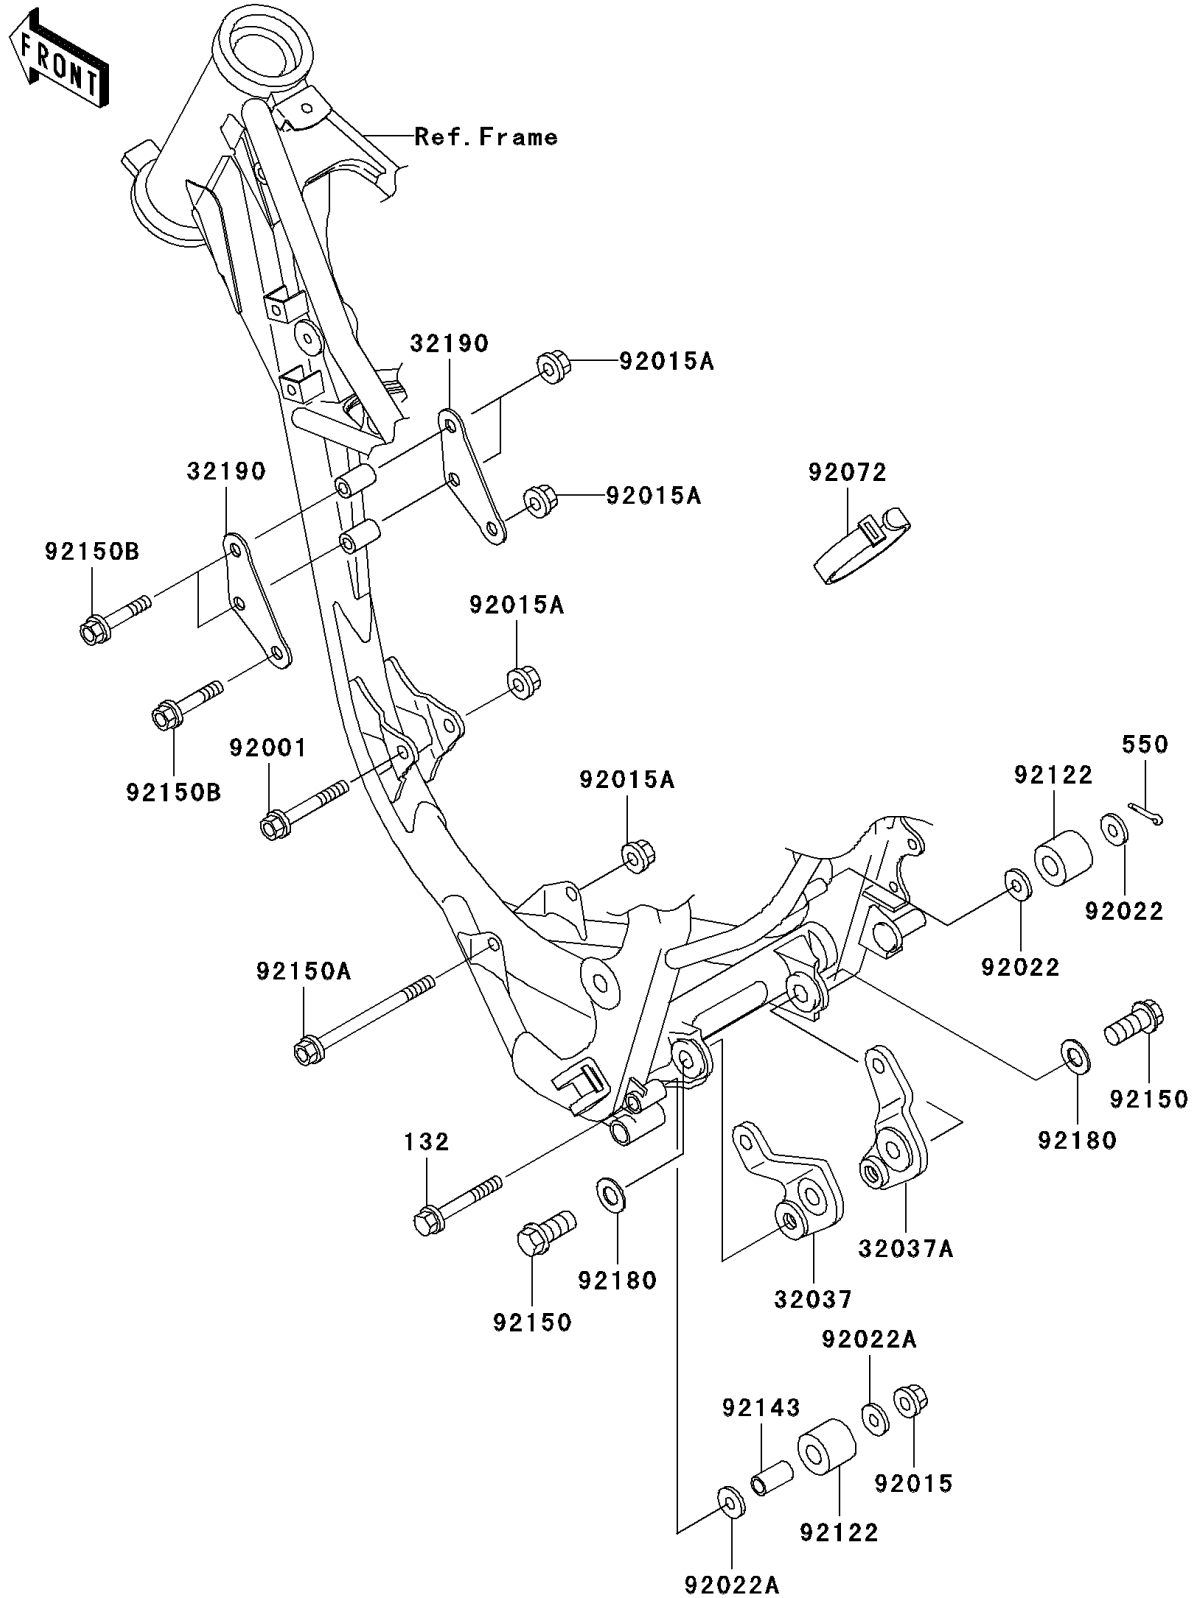

2002 KX100

PARTS DIAGRAM

Frame Fittings

F2131

2002 KX100

PARTS LIST

Frame Fittings

ITEM NAME

PART NUMBER

QUANTITY
