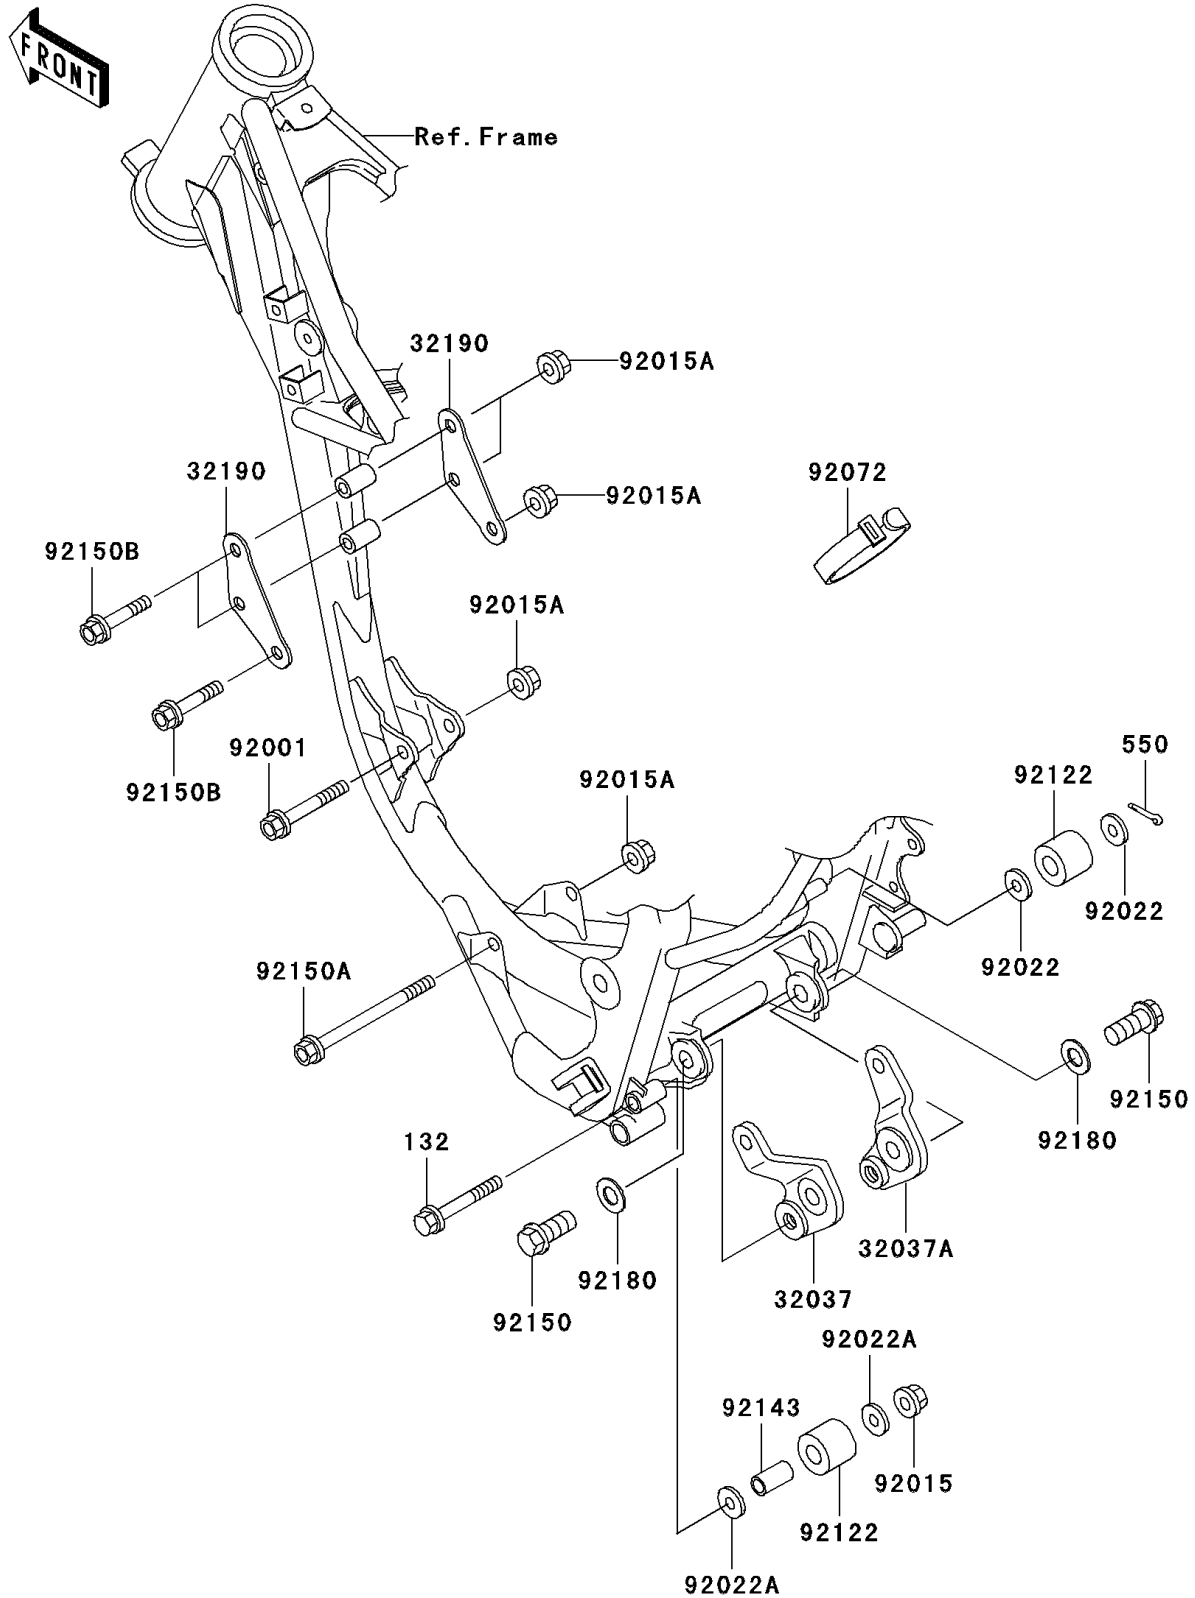

2002 KX100

PARTS DIAGRAM

Frame Fittings

F2131

2002 KX100

PARTS LIST

Frame Fittings

Kawasaki

Let the Good Times Roll®

ITEM NAME

PART NUMBER

QUANTITY
