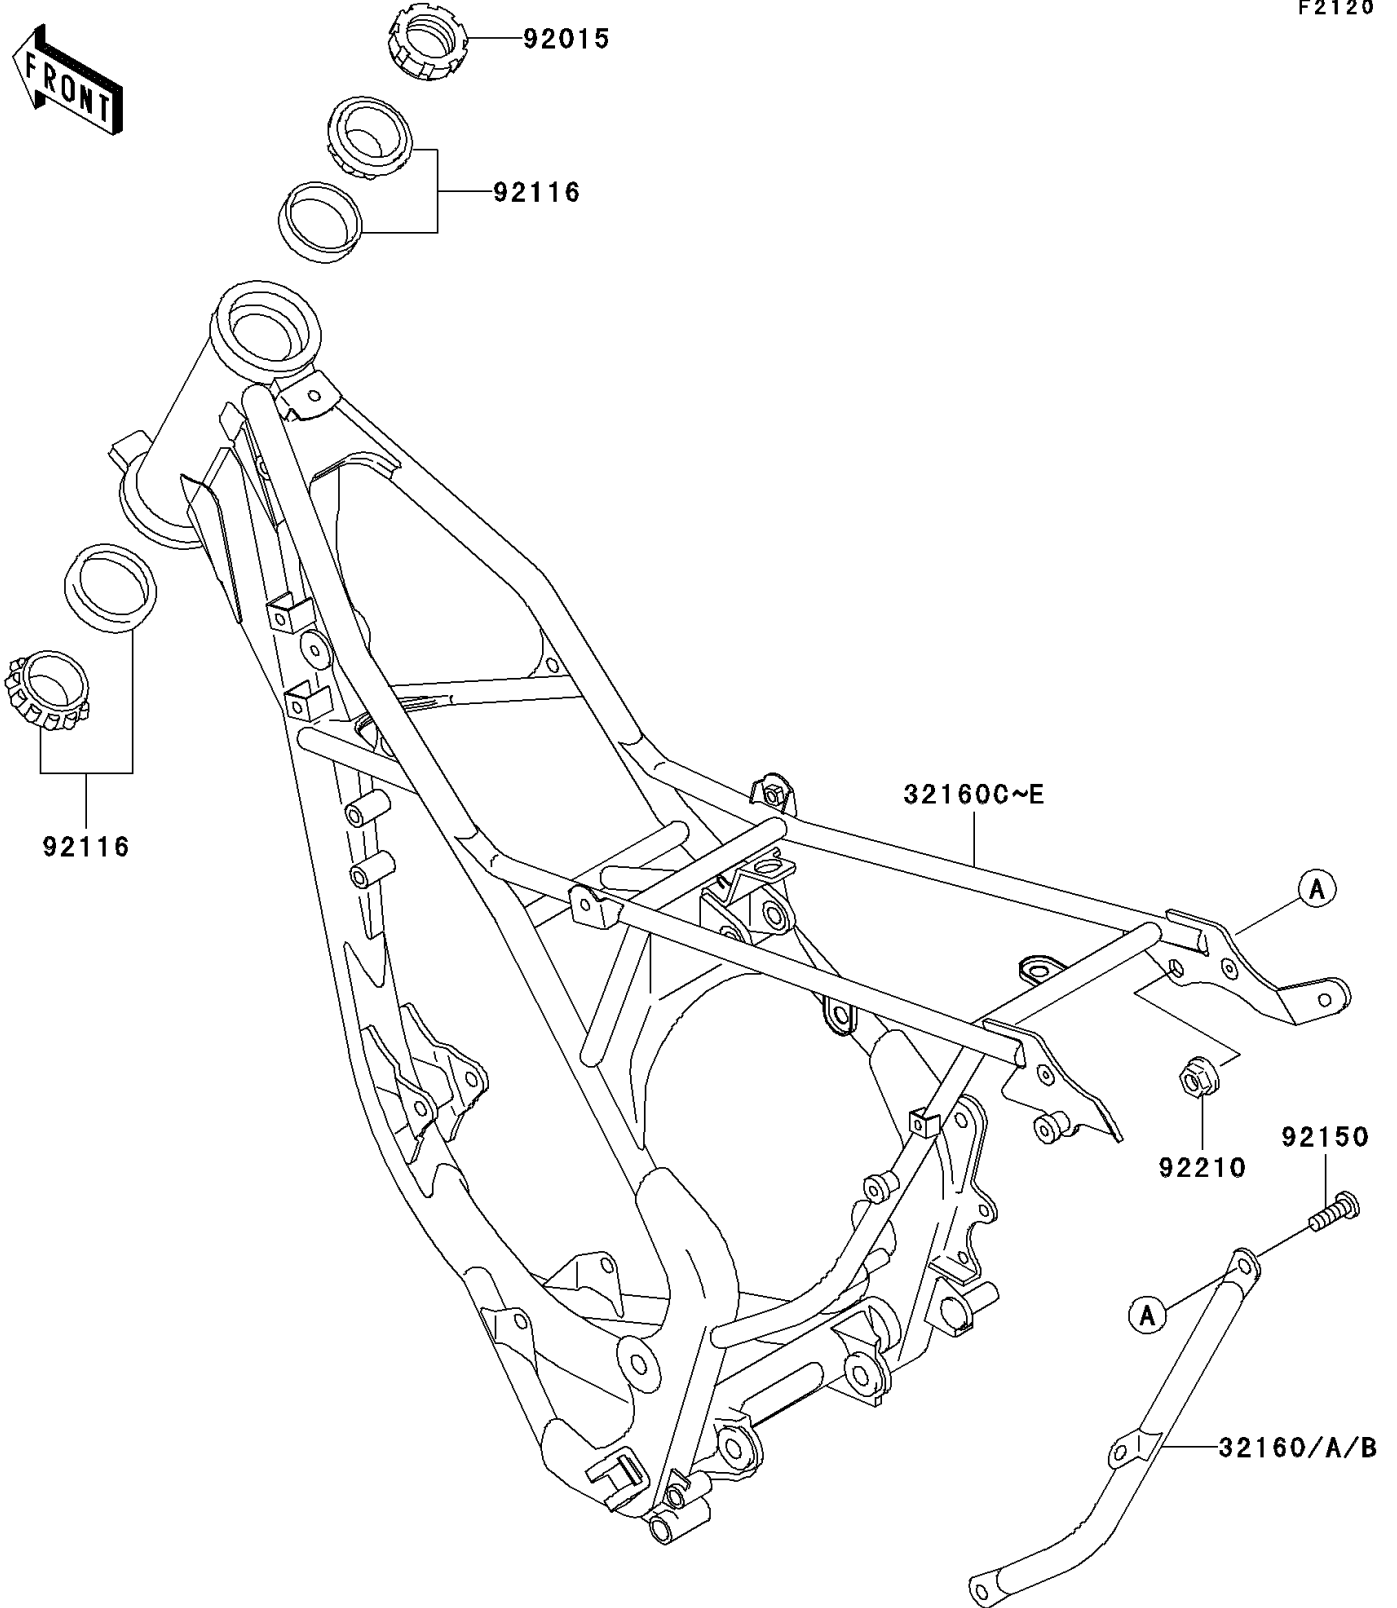

2004 KX100

PARTS DIAGRAM

Frame

F2120

2004 KX100

PARTS LIST

Frame

ITEM NAME

PART NUMBER

QUANTITY
