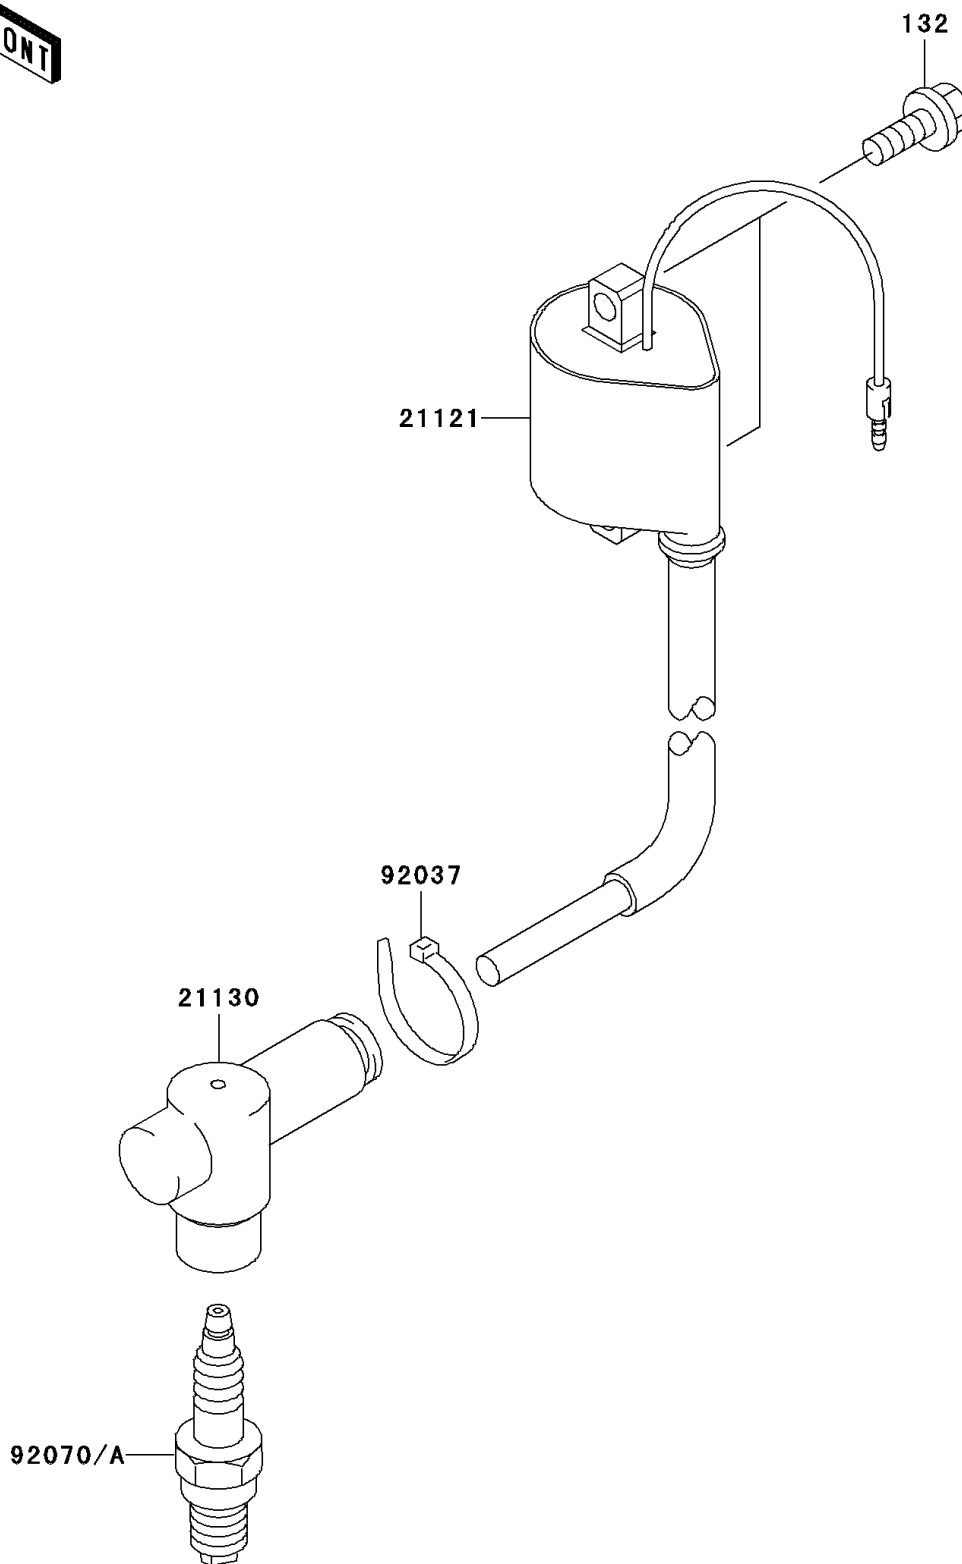

2002 KX100

PARTS DIAGRAM

Ignition System

E1830

2002 KX100

PARTS LIST

Ignition System

ITEM NAME	PART NUMBER	QUANTITY
BOLT-FLANGED-SMALL (Ref # 132)	132G0616	2
COIL-IGNITION (Ref # 21121)	21121-1296	1
CAP-SPARK PLUG (Ref # 21130)	21130-1077	1
CLAMP (Ref # 92037)	92037-1173	1
PLUG-SPARK,BR9EVX(NGK),SOLID (Ref # 92070)	92070-1228	1
PLUG-SPARK,R6252K-105NGK,SOLID (Ref # 92070A)	92070-1241	1