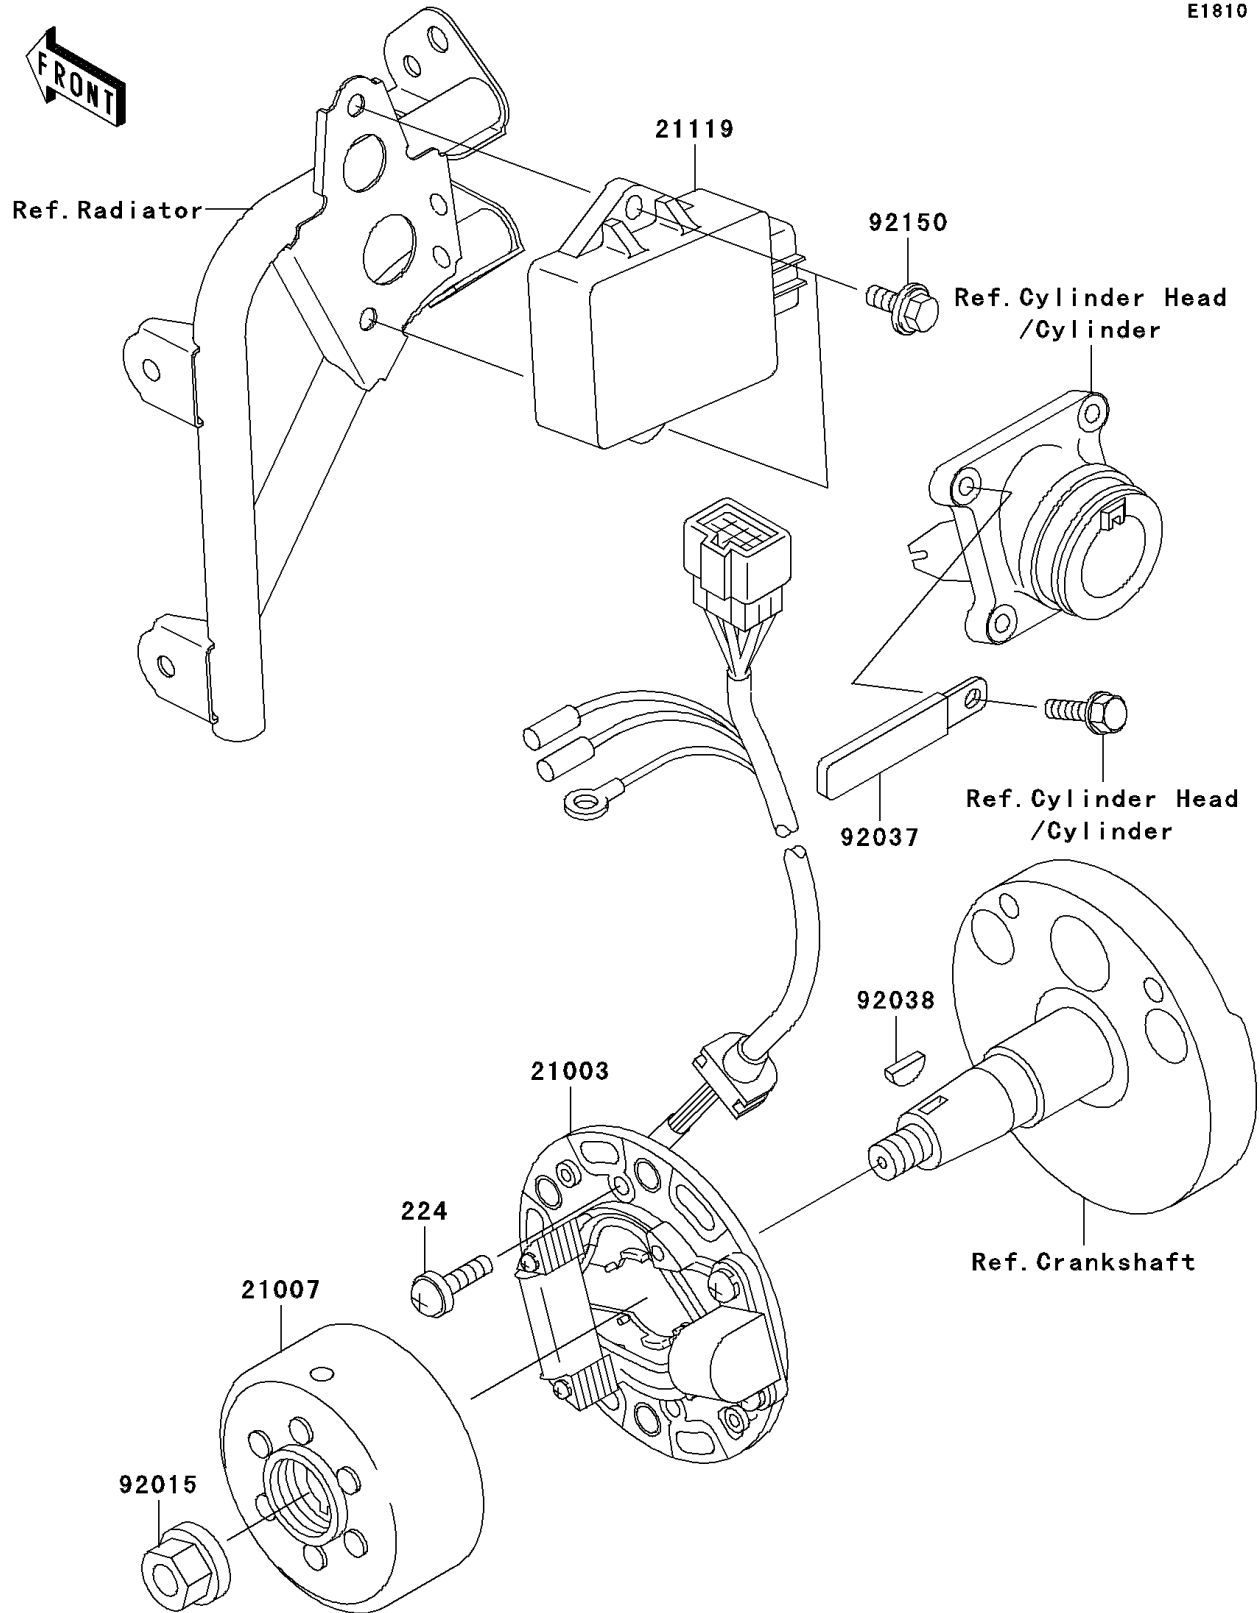

2003 KX100

PARTS DIAGRAM

Generator

E1810

2003 KX100

PARTS LIST

Generator

Kawasaki

Let the Good Times Roll®

ITEM NAME

PART NUMBER

QUANTITY
