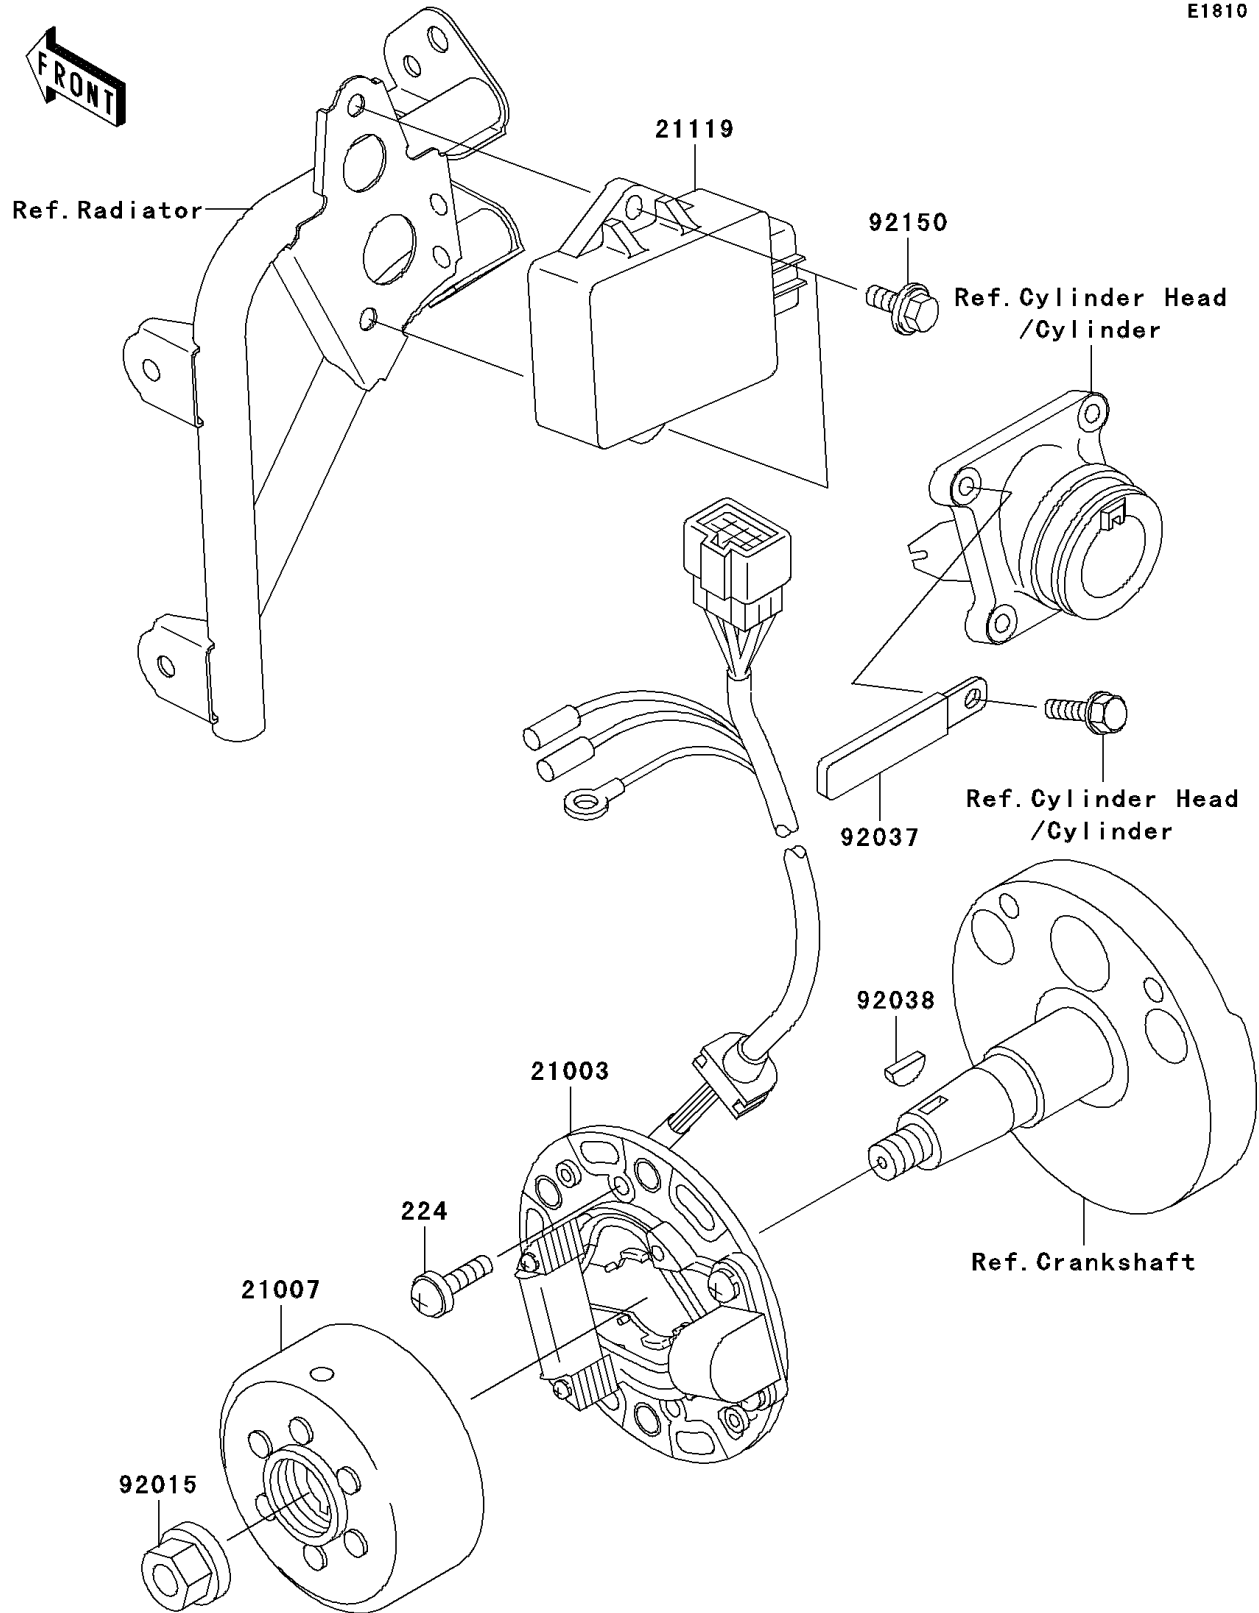

2001 KX100

PARTS DIAGRAM

Generator

E1810

2001 KX100

PARTS LIST

Generator

Kawasaki

Let the Good Times Roll®

ITEM NAME	PART NUMBER	QUANTITY
SCREW-PAN-WP-CROS (Ref # 224)	224B0614	2
STATOR (Ref # 21003)	21003-1366	1
ROTOR,MAGNETO (Ref # 21007)	21007-1239	1
IGNITER (Ref # 21119)	21119-1589	1
NUT,FLANGED,10MM (Ref # 92015)	92015-077	1
CLAMP,L=60 (Ref # 92037)	92037-1069	1
KEY,WOODRUFF (Ref # 92038)	92038-001	1
BOLT,FLANGED,6X16 (Ref # 92150)	92150-1506	2