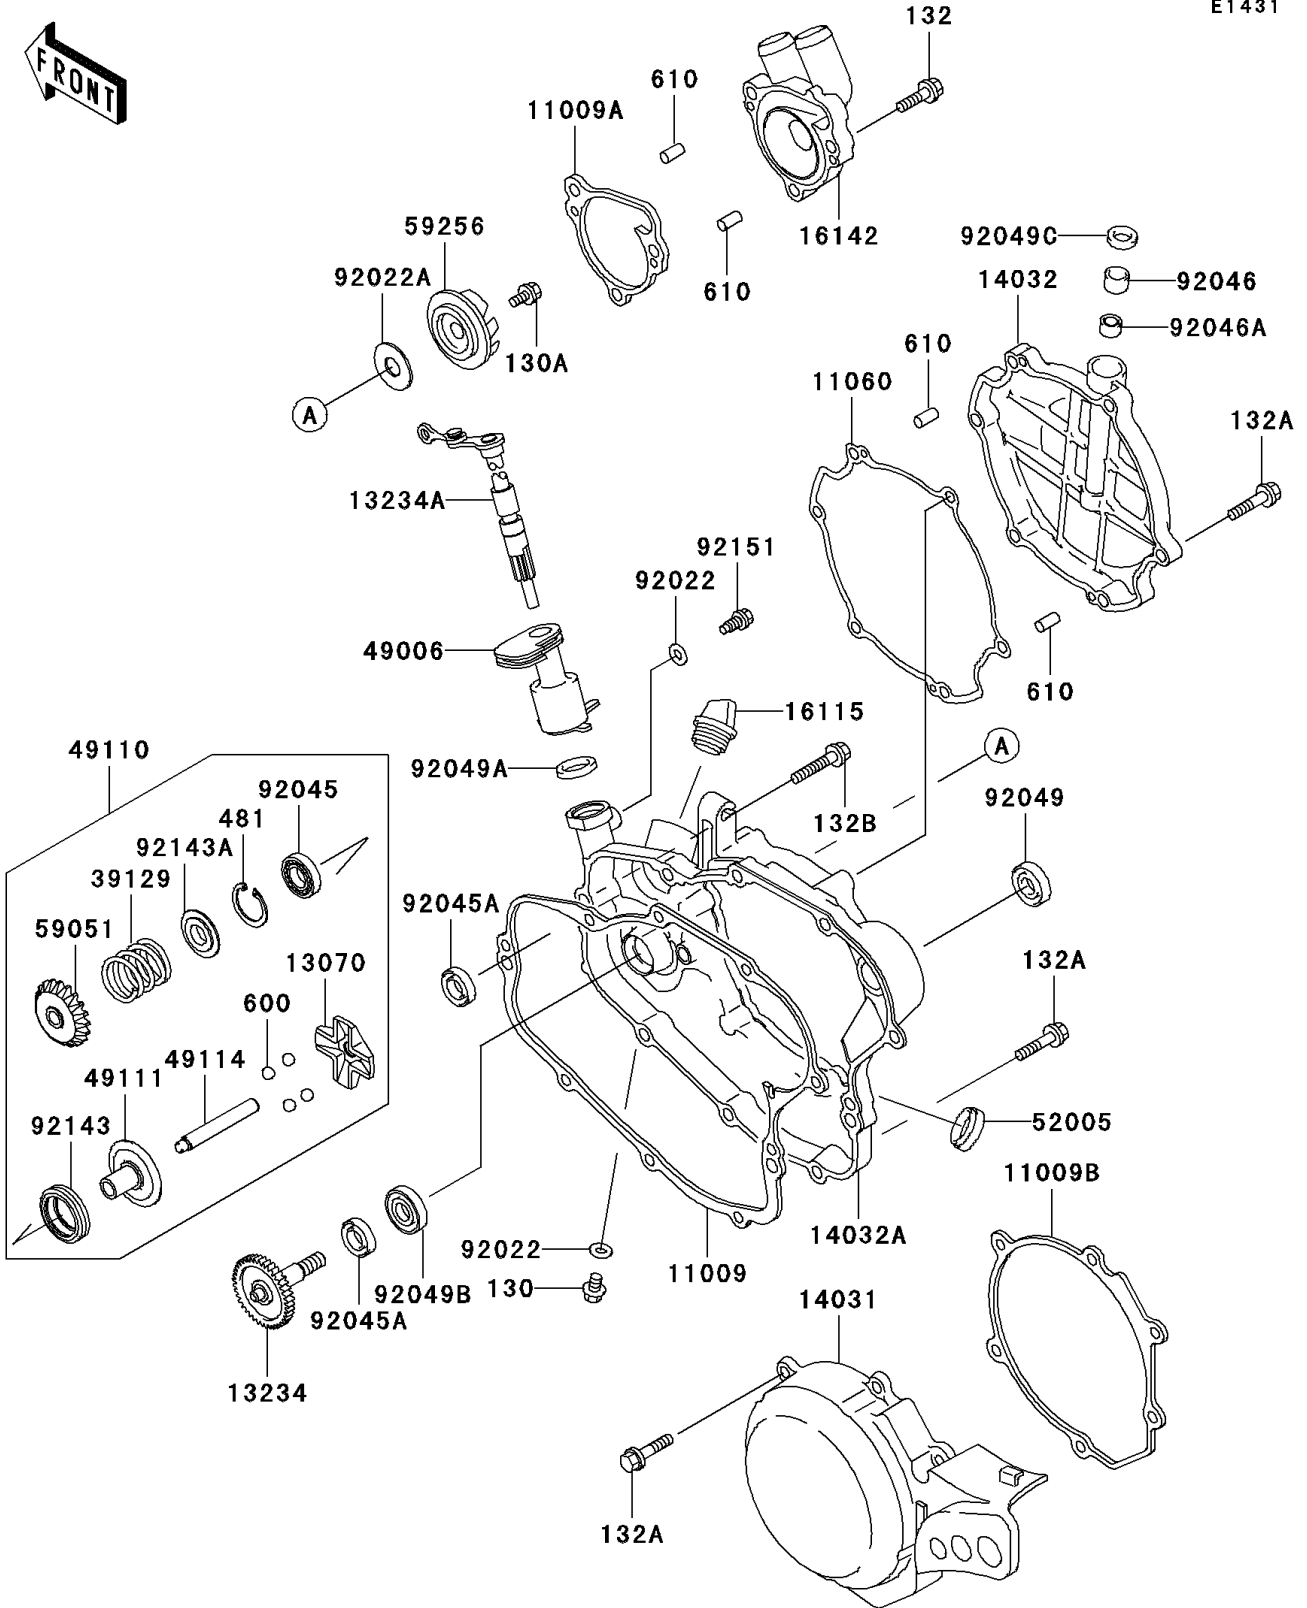

2002 KX100

PARTS DIAGRAM

Engine Cover(s)(D1/D2)

E1431

2002 KX100

PARTS LIST

Engine Cover(s)(D1/D2)

Kawasaki

Let the Good Times Roll®

ITEM NAME

PART NUMBER

QUANTITY
