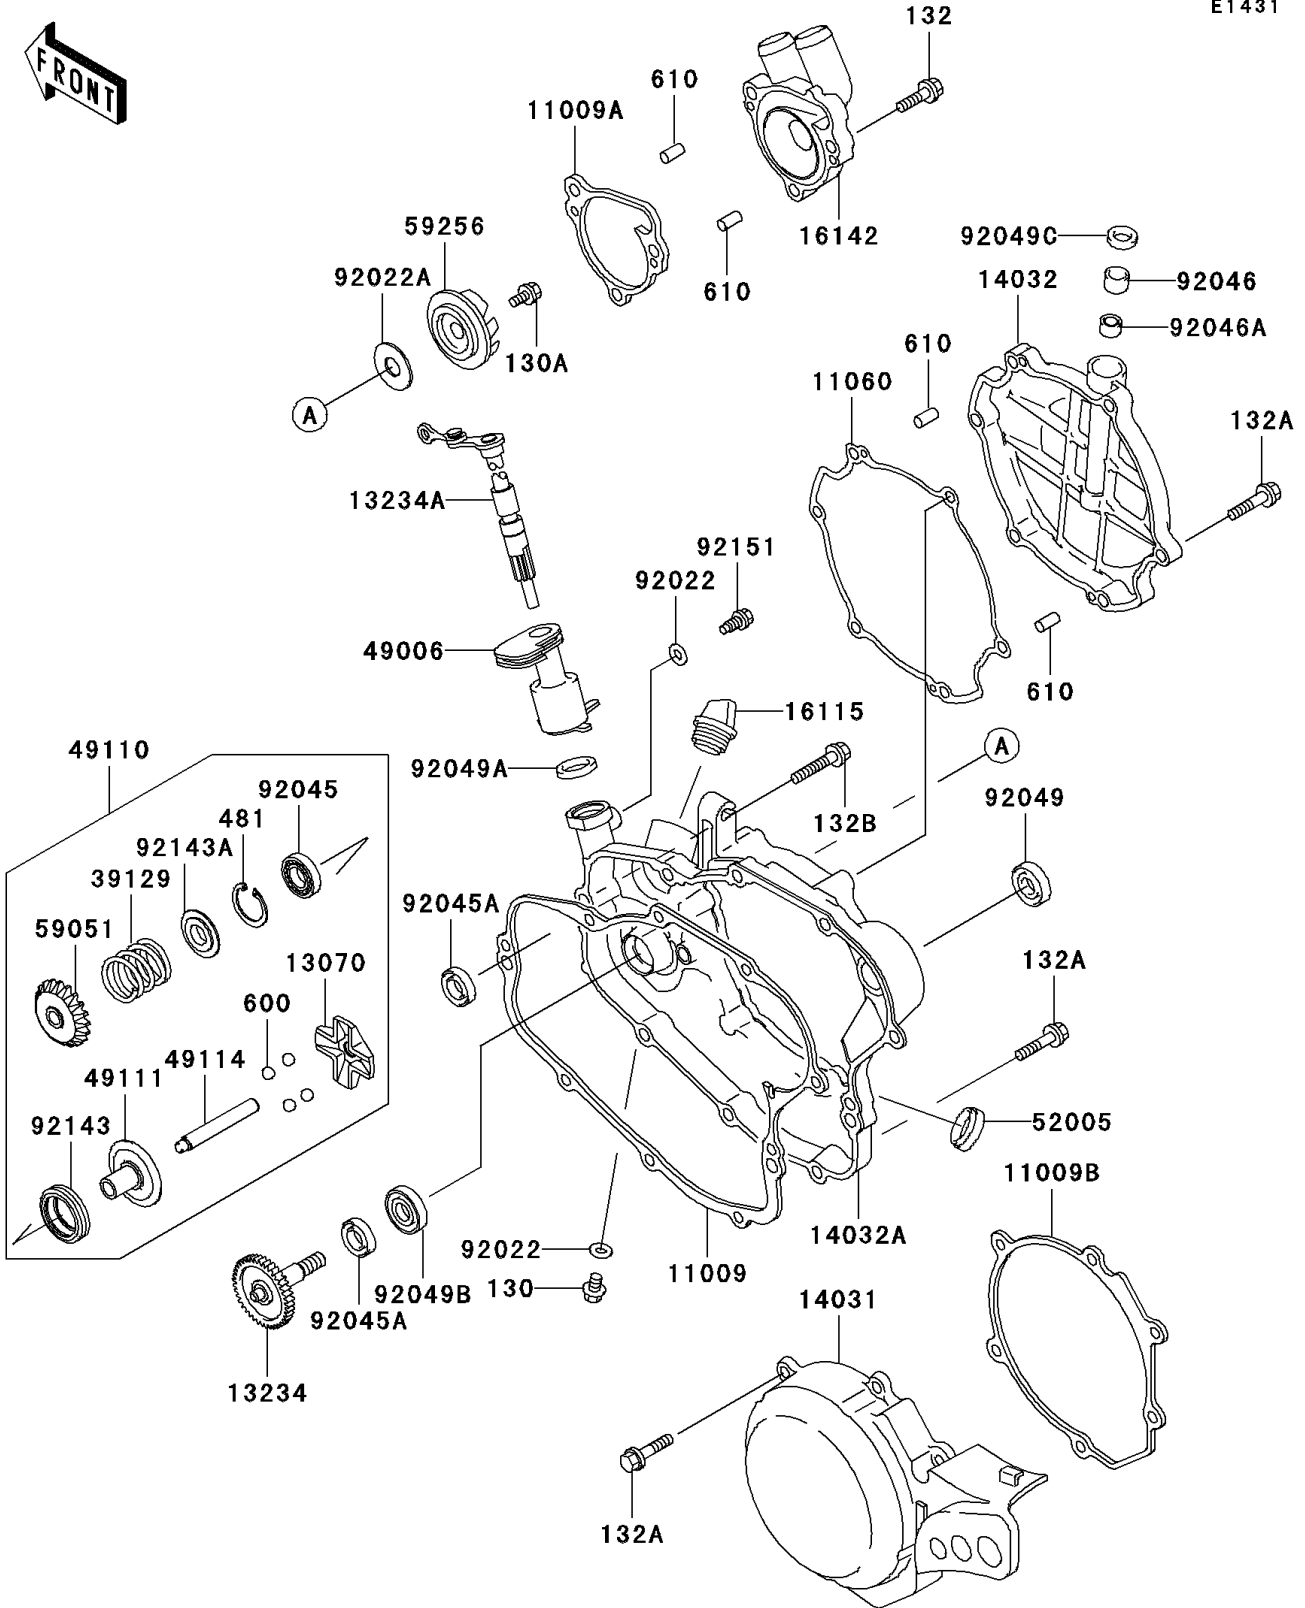

2001 KX100

PARTS DIAGRAM

Engine Cover(s)(D1/D2)

E1431

2001 KX100

PARTS LIST

Engine Cover(s)(D1/D2)

ITEM NAME	PART NUMBER	QUANTITY
BOLT-FLANGED,6X8 (Ref # 130)	130B0608	1
BOLT-FLANGED (Ref # 130A)	130P0510	1
BOLT-FLANGED-SMALL (Ref # 132)	132G0620	3
BOLT-FLANGED-SMALL (Ref # 132A)	132G0625	20
BOLT-FLANGED-SMALL (Ref # 132B)	132G0630	1
CIRCLIP (Ref # 481)	481J2400	1
BALL-STEEL,5/16" (Ref # 600)	600A1000	4
GASKET,CLUTCH COVER (Ref # 11009)	11009-1971	1
GASKET,PUMP COVER (Ref # 11009A)	11009-1972	1
GASKET,GENERATOR COVER (Ref # 11009B)	11009-1973	1
GASKET,CLUTCH COVER (Ref # 11060)	11060-1795	1
GUIDE,GOVERNOR (Ref # 13070)	13070-1309	1
SHAFT-COMP,WATER PUMP (Ref # 13234)	13234-1103	1
SHAFT-COMP,GOVERNOR (Ref # 13234A)	13234-1104	1
COVER-GENERATOR (Ref # 14031)	14031-1241	1
COVER-CLUTCH,OUTSIDE (Ref # 14032)	14032-1463	1
COVER-CLUTCH,INSIDE (Ref # 14032A)	14032-1514	1
CAP-OIL FILLER (Ref # 16115)	16115-018	1
COVER-PUMP,WATER (Ref # 16142)	16142-1144	1
SPRING-GOVERNOR (Ref # 39129)	39129-1022	1
BOOT,GOVERNOR (Ref # 49006)	49006-1313	1
GOVERNOR-ASSY (Ref # 49110)	49110-1101	1
HOLDER-GOVERNOR WEIGHT (Ref # 49111)	49111-1064	1
SHAFT-GOVERNOR (Ref # 49114)	49114-1101	1
GAUGE,OIL LEVEL (Ref # 52005)	52005-1055	1
GEAR-SPUR,GOVERNOR (Ref # 59051)	59051-1331	1
IMPELLER (Ref # 59256)	59256-1064	1
WASHER,6.1X12X1 (Ref # 92022)	92022-077	2
WASHER,5.2X13X1 (Ref # 92022A)	92022-1380	1

2001 KX100

PARTS LIST

Engine Cover(s)(D1/D2)

ITEM NAME	PART NUMBER	QUANTITY
BEARING-BALL,6901 (Ref # 92045)	92045-1246	1
BEARING-BALL,608MC3 (Ref # 92045A)	92045-1305	2
BEARING-NEEDLE,HK1010 (Ref # 92046)	92046-1160	1
BEARING-NEEDLE,6BTM109 (Ref # 92046A)	92046-1217	1
SEAL-OIL,SB16244 (Ref # 92049)	92049-002	1
SEAL-OIL (Ref # 92049A)	92049-1262	1
SEAL-OIL,MHSD8X18X10J-1 (Ref # 92049B)	92049-1366	1
SEAL-OIL,BG1408F0 (Ref # 92049C)	92049-1414	1
COLLAR (Ref # 92143)	92143-1932	1
COLLAR (Ref # 92143A)	92143-1933	1
BOLT (Ref # 92151)	92151-1180	1
ROLLER,4X8 (Ref # 610)	610A0408	4