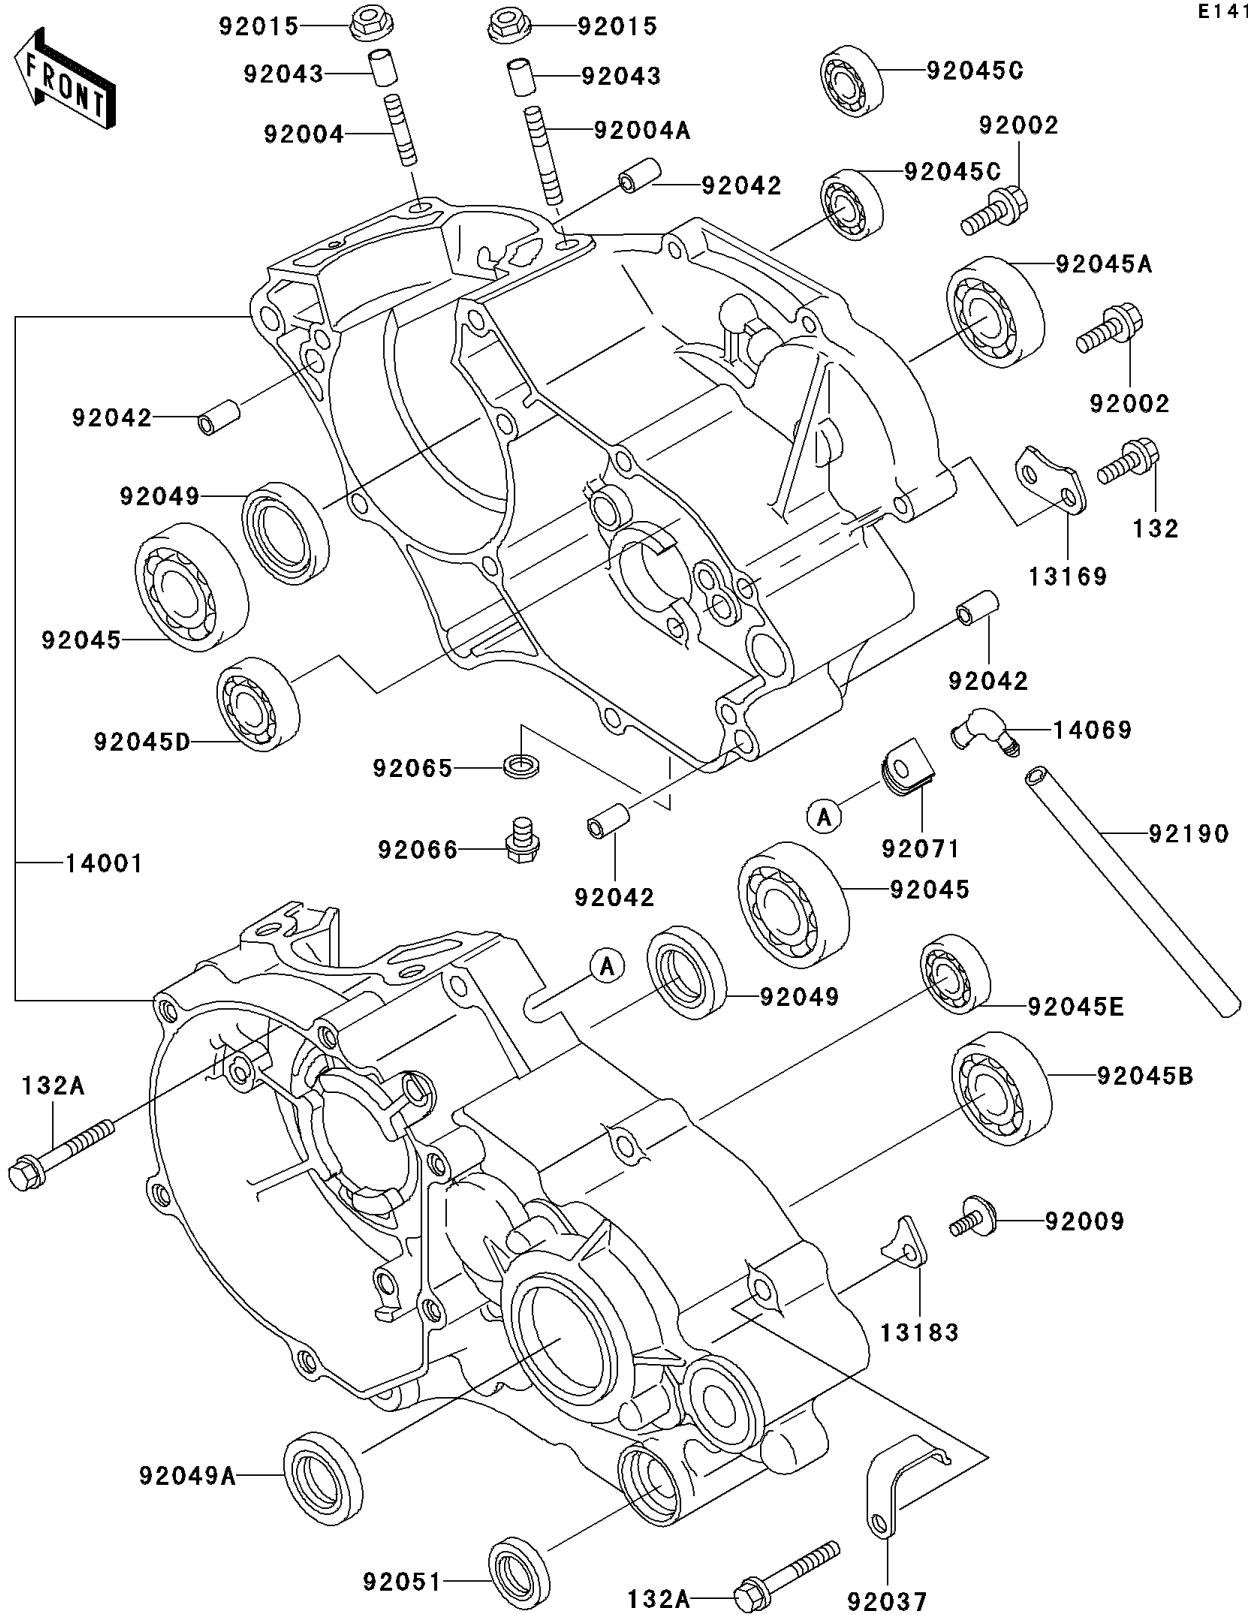

2002 KX100

PARTS DIAGRAM

Crankcase

E1411

2002 KX100

PARTS LIST

Crankcase

Kawasaki

Let the Good Times Roll®

ITEM NAME

PART NUMBER

QUANTITY
