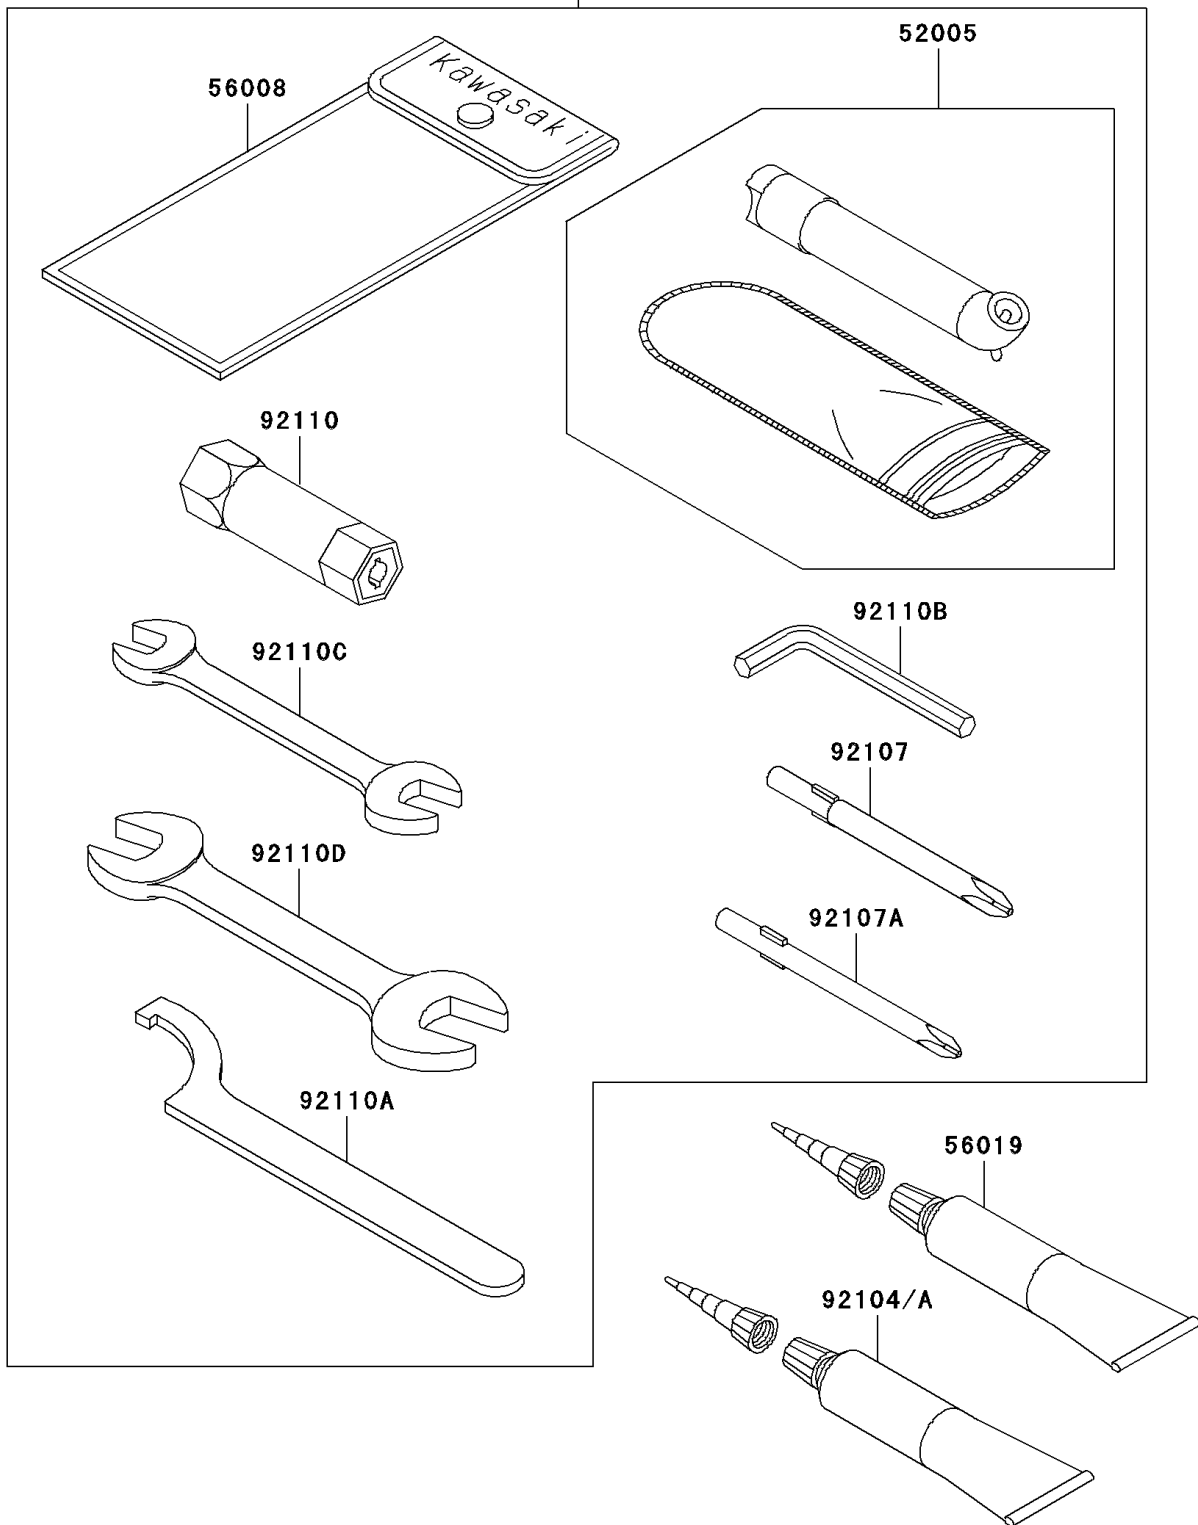

2007 Brute Force 650 4x4i

PARTS DIAGRAM

Owner's Tools

56007

F2810

2007 Brute Force 650 4x4i

PARTS LIST

Owner's Tools

ITEM NAME

PART NUMBER

QUANTITY
