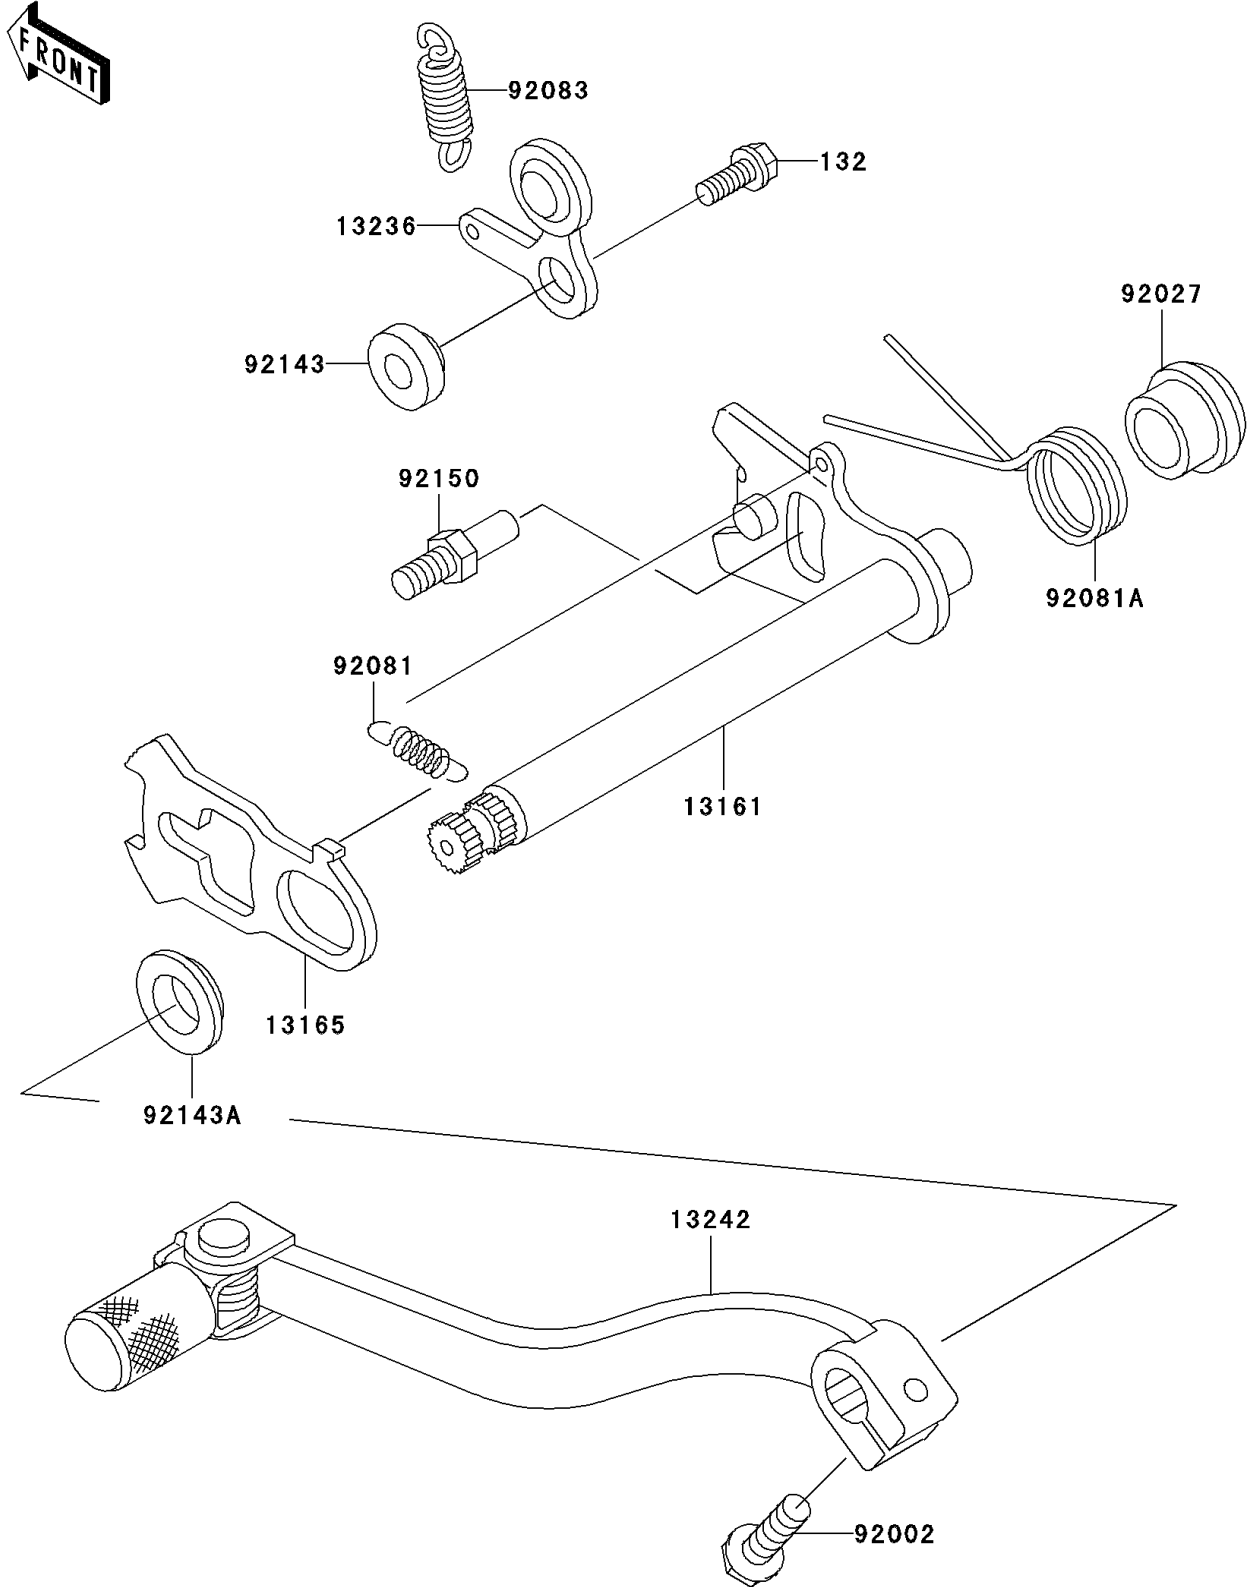

2002 KX100

PARTS DIAGRAM

Gear Change Mechanism

E1370

2002 KX100

PARTS LIST

Gear Change Mechanism

Kawasaki

Let the Good Times Roll®

ITEM NAME

PART NUMBER

QUANTITY
