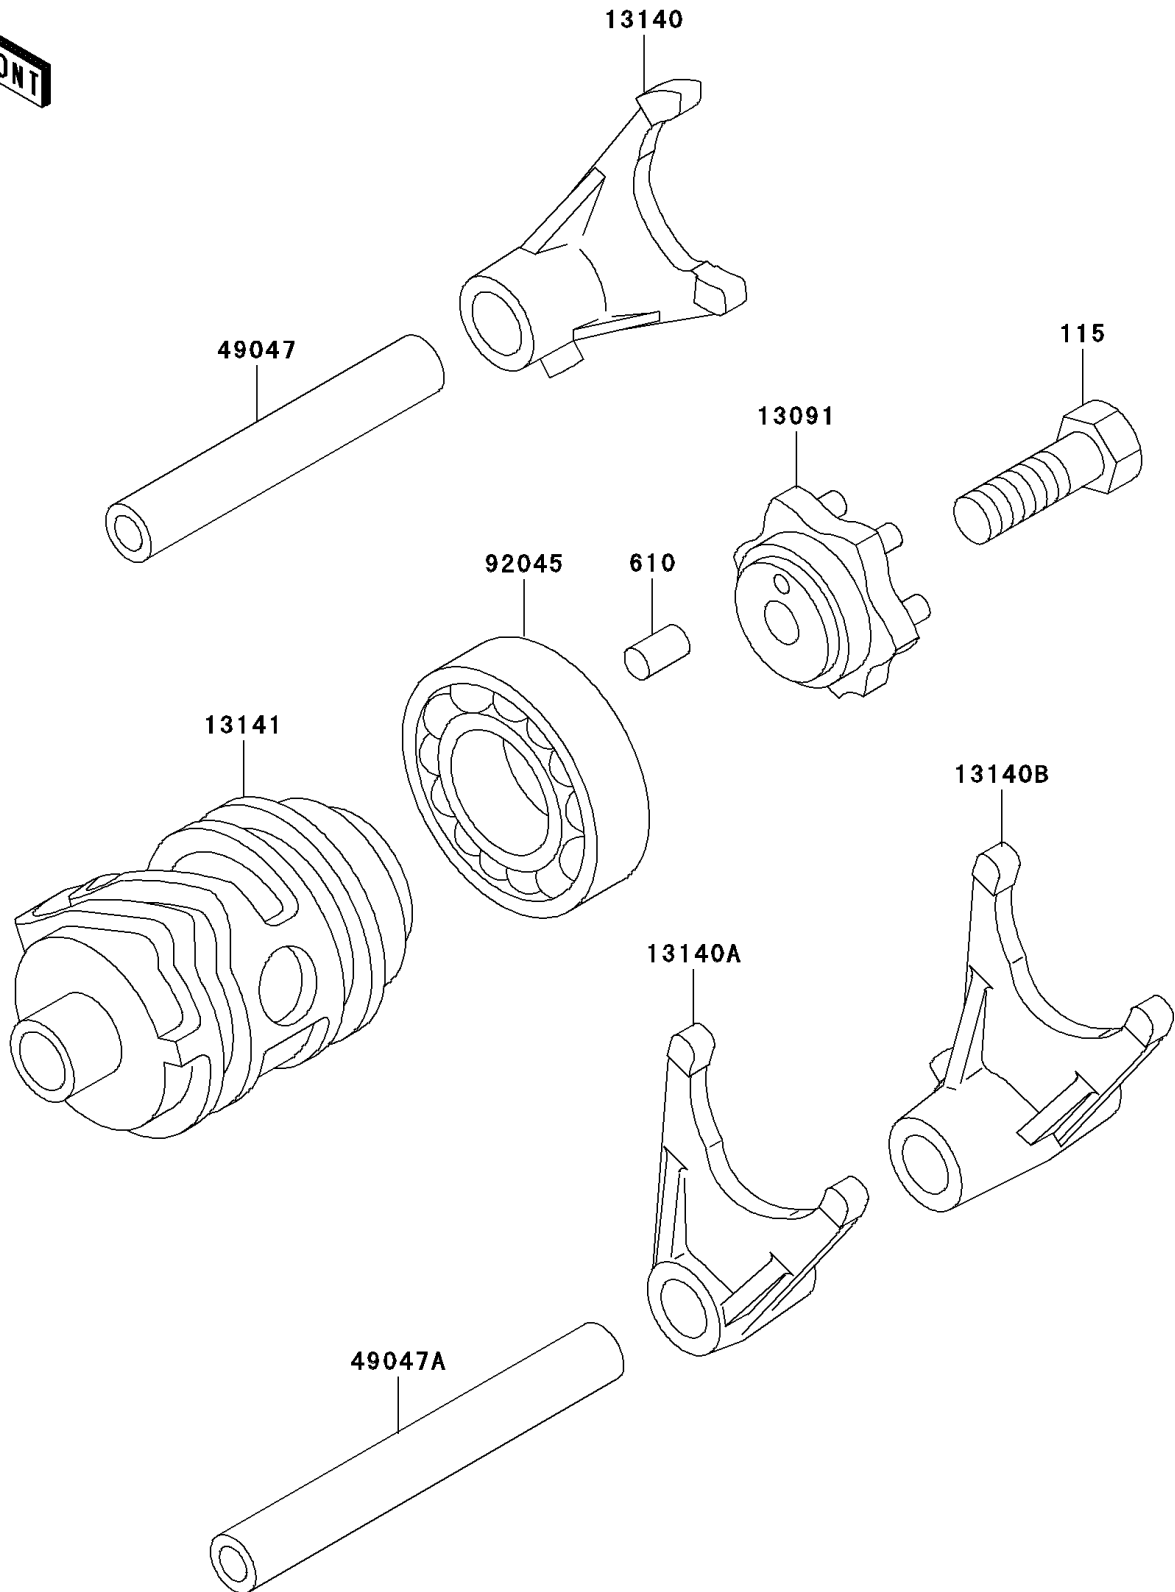

2002 KX100

PARTS DIAGRAM

Gear Change Drum/Shift Fork(s)

E1362

2002 KX100

PARTS LIST

Gear Change Drum/Shift Fork(s)

ITEM NAME

PART NUMBER

QUANTITY
