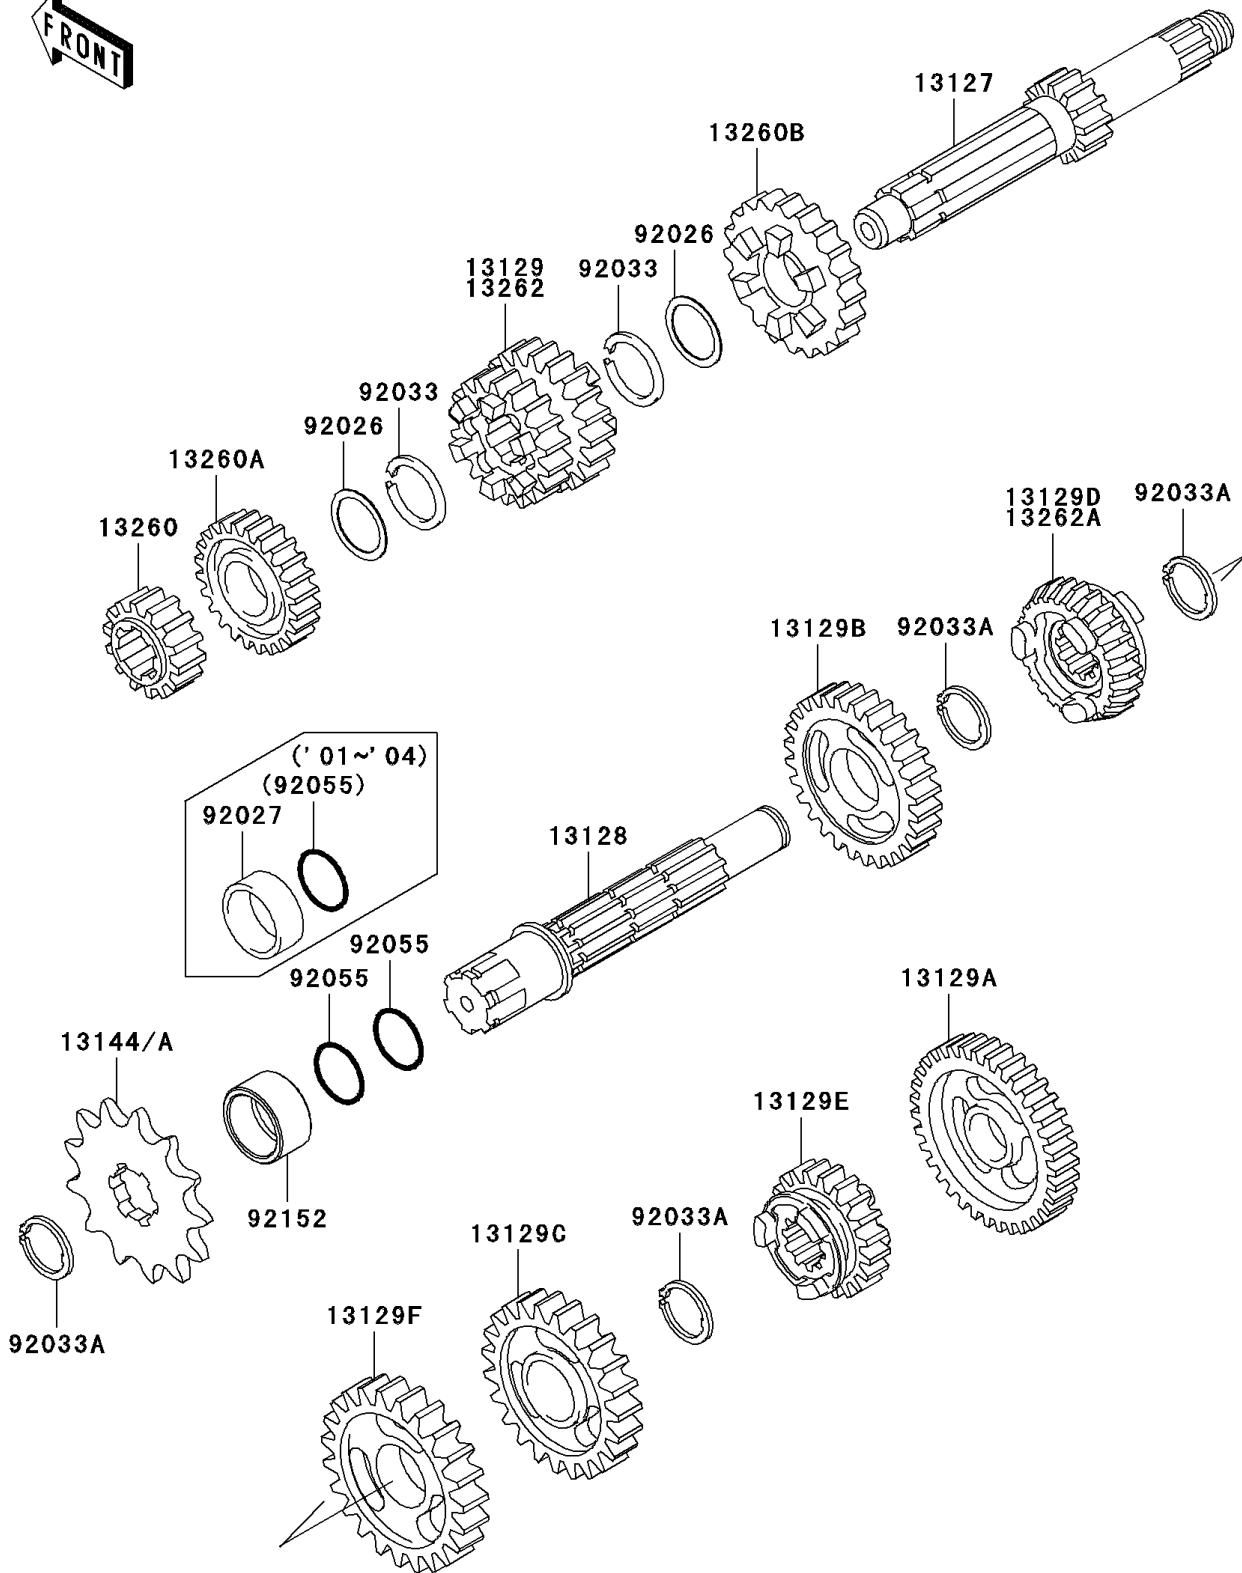

2003 KX100

PARTS DIAGRAM

Transmission

E1361

2003 KX100

PARTS LIST

Transmission

Kawasaki

Let the Good Times Roll®

ITEM NAME

PART NUMBER

QUANTITY
