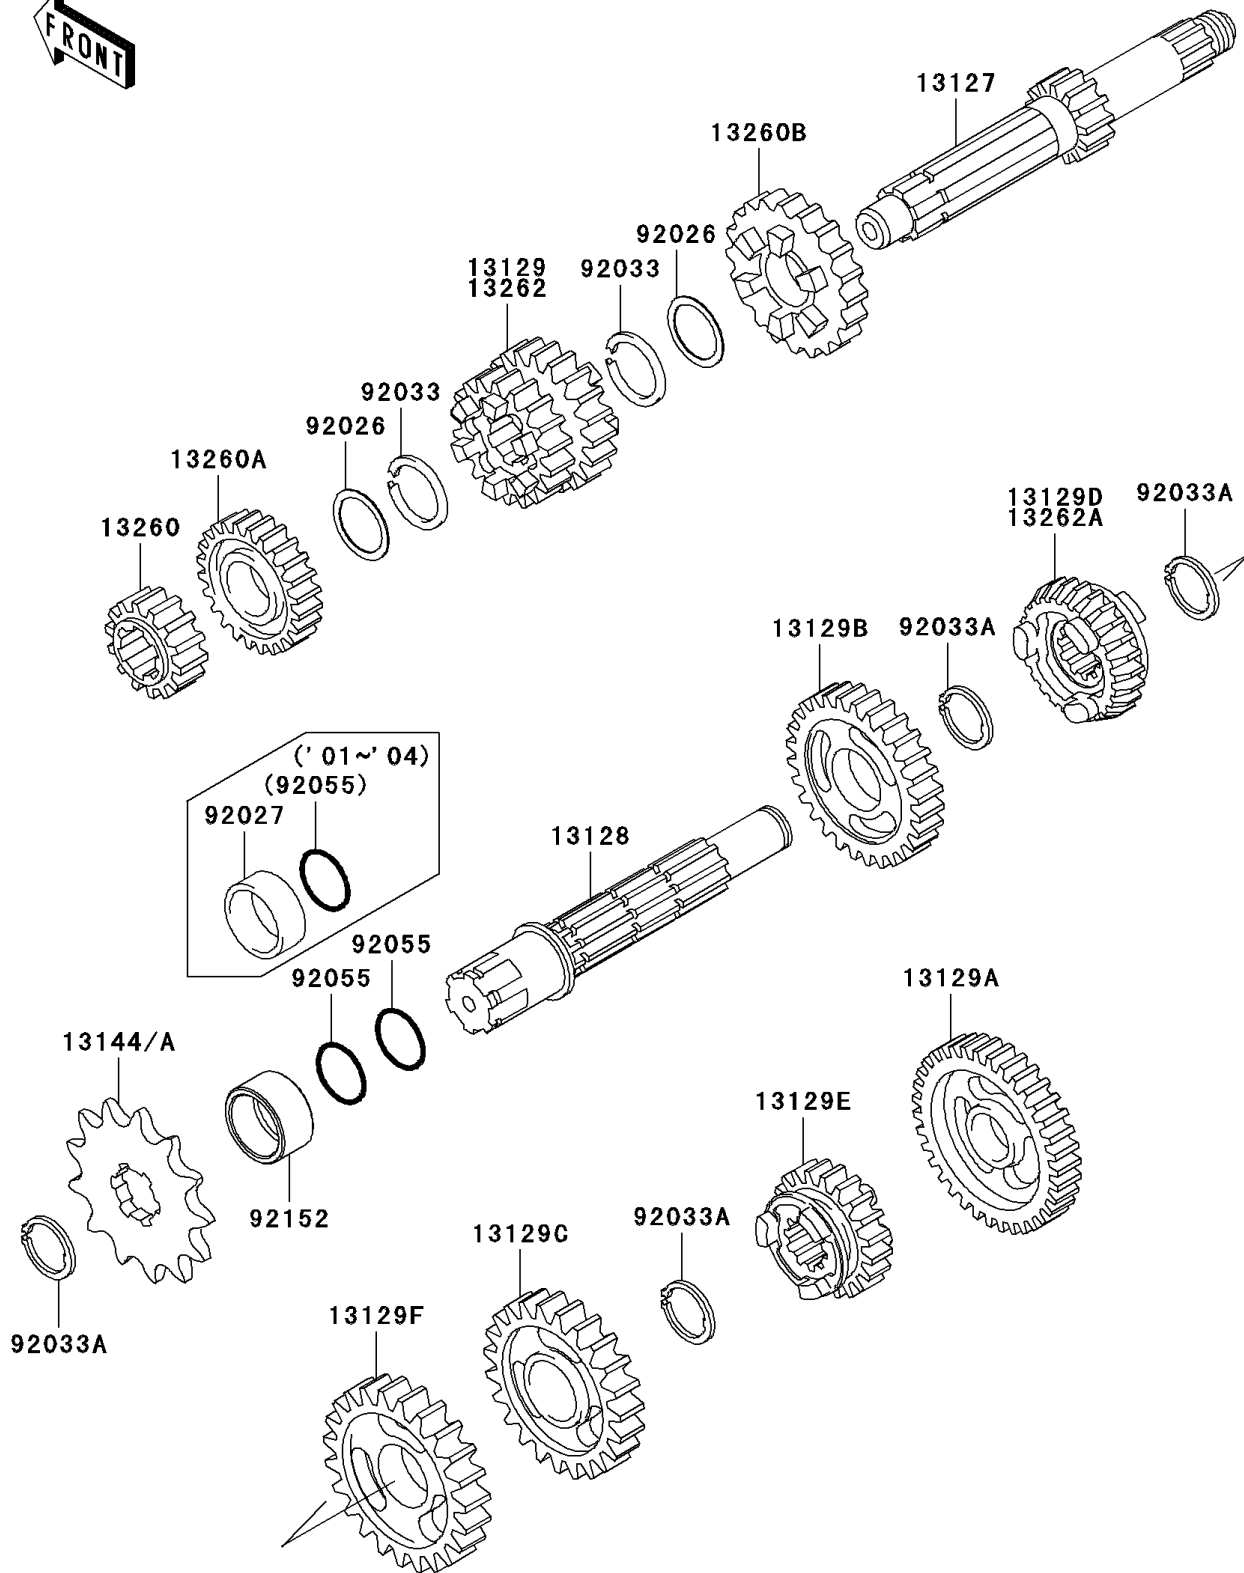

2004 KX100

PARTS DIAGRAM

Transmission

E1361

2004 KX100

PARTS LIST

Transmission

Kawasaki

Let the Good Times Roll®

ITEM NAME

PART NUMBER

QUANTITY
