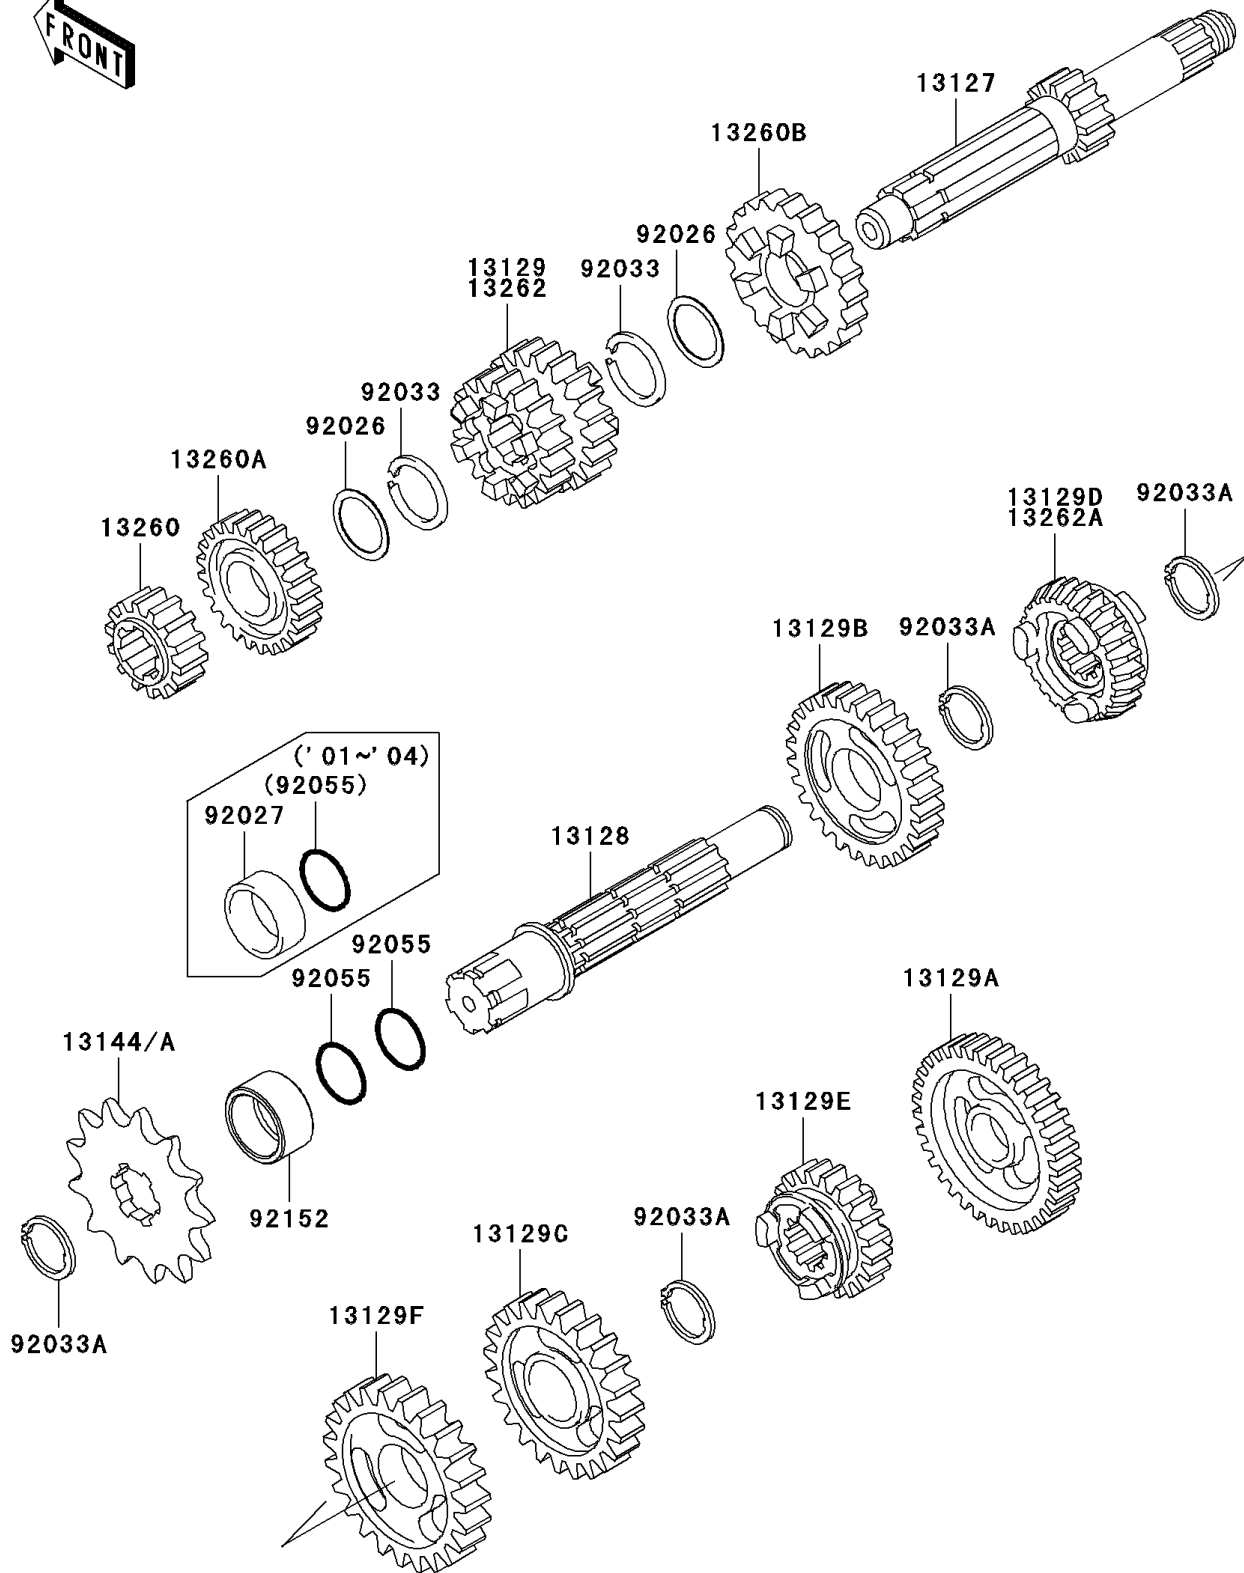

2002 KX100

PARTS DIAGRAM

Transmission

E1361

2002 KX100

PARTS LIST

Transmission

Kawasaki

Let the Good Times Roll®

ITEM NAME

PART NUMBER

QUANTITY
